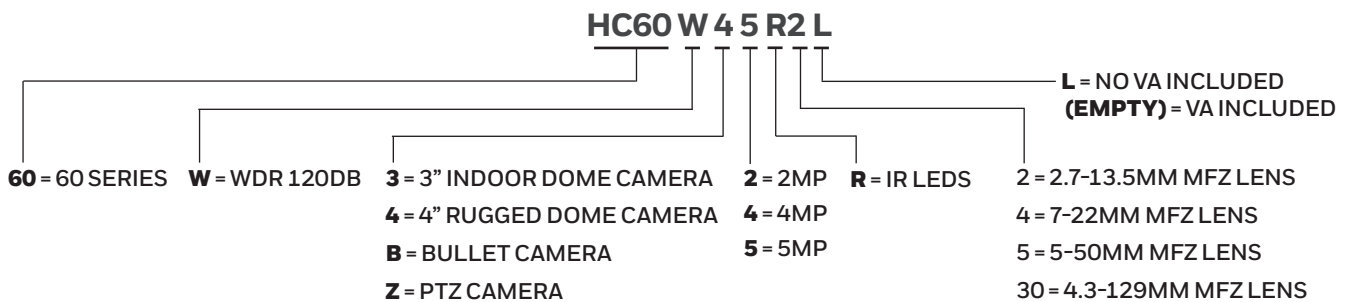

MARKET OPPORTUNITIES

These fully featured attractive cameras are perfect for various types of security installations, from complete area coverage with speed dome cameras to high resolution True Day/Night cameras for any scenario. The 60 Series provides excellent picture clarity at minimal bandwidth whilst offering maximum protection against dust and water. Boasting modern designs and offering up to 5MP high definition images, these cameras are suited for a wide range of security applications.