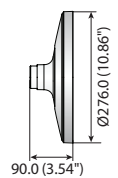

Hanging Mounts

	SBP-300HM1	SBP-300HM5 SBP-300HMW5	SBP-300HM6	SBP-300HM7 SBP-300HMW7	SBP-300HM8	SBP-301HM2 SBP-301HMW2
Color	Ivory	Ivory / White	Ivory	Ivory / White	Ivory	Ivory / White
Material	Aluminum	Aluminum	Aluminum	Aluminum	Aluminum	Aluminum
Product Dimensions	Ø179.0 x 55.0mm (Ø7.05" x 2.17")	Ø154.8 x 47.0mm (Ø6.09" x 1.85")	Ø168.0 x 63.0mm (Ø6.61" x 2.48")	Ø120.0 x 51.5mm (Ø4.72" x 2.03")	Ø138.9 x 50.0 (Ø5.47" x 1.97")	Ø144.0 x 51.0mm (Ø5.67" x 2.01")
Pipe Thread	1-1/2" PF	1-1/2" PF	1-1/2" PF	1-1/2" PF	1-1/2" PF	1.5" NPT
Weight	470g(1.04lb)	200g(0.44 lb)	307g(0.68 lb)	145g(0.32 lb)	178g(0.39 lb)	197g(0.43 lb)

Dimensions

Unit : mm (inch)

	SBP-301HM3	SBP-301HM4	SBP-301HM5	SBP-122HM SBP-122HMW	SBP-201HM SBP-201HMW
Color	Ivory	Ivory	Ivory	Ivory / White	Ivory / White
Material	Aluminum	Aluminum	Aluminum	Aluminum	Aluminum
Product Dimensions	Ø155.1 x 55.0mm (Ø6.11" x 2.17")	Ø137.0 x 47.0mm (Ø5.39" x 1.85")	Ø144.0 x 51.0mm (Ø5.67" x 2.01")	Ø128.2 x 47.0mm (Ø5.05" x 1.85")	Ø205.9 x 75.0mm (Ø8.11" x 2.95")
Pipe Thread	1.5" NPT	1-1/2" PF	1.5" NPT	1-1/2" PF	1-1/2" PF
Weight	270g(0.60 lb)	165g(0.36 lb)	197g(0.43 lb)	159g(0.35 lb)	496g(1.09 lb)

* Design and specifications are subject to change without notice.

* Wisenet is the proprietary brand of Hanwha Techwin formerly known as Samsung Techwin.

Hanging Mounts

				
	SBP-317HM	SBP-329HM	SBP-168HM	SBP-276HM
Materials	Aluminum	Aluminum	Aluminum	Aluminum
Dimensions (WxHxD)	Ø322 x 90mm (Ø12.68" x 3.54")	Ø336 x 101.5mm (Ø13.23" x 3.99")	Ø191.3 x 124.1mm (Ø7.53" x 4.89")	Ø276.0 x 90.0mm (Ø10.86" x 3.54")
Weight	980g (2.15 lb)	1,182g (2.60 lb)	770g (1.69 lb)	830g (1.83 lb)
Color	Ivory	Ivory	Ivory	Ivory

Dimensions

Unit : mm (inch)

SBP-317HM

SBP-329HM

SBP-168HM

SBP-276HM