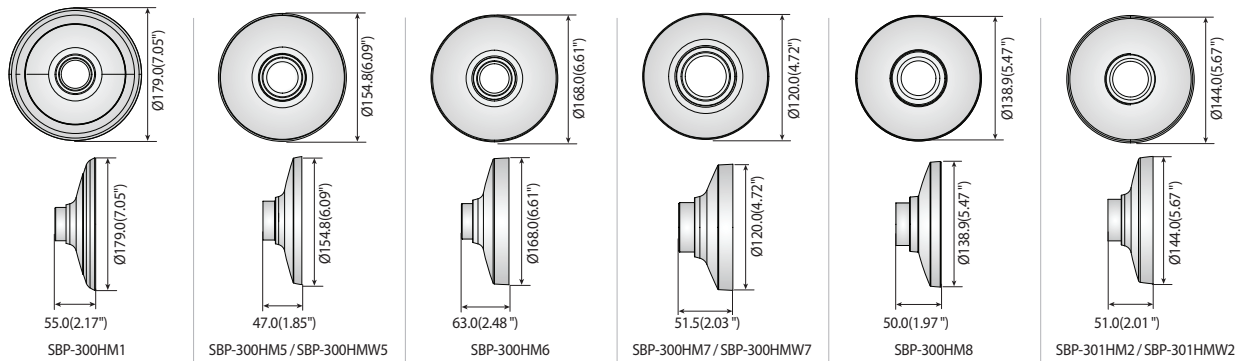

Hanging Mounts

	SBP-300HM1	SBP-300HM5 SBP-300HMW5	SBP-300HM6	SBP-300HM7 SBP-300HMW7	SBP-300HM8	SBP-301HM2 SBP-301HMW2
Color	Ivory	Ivory / White	Ivory	Ivory / White	Ivory	Ivory / White
Material	Aluminum	Aluminum	Aluminum	Aluminum	Aluminum	Aluminum
Product Dimensions	Ø179.0 x 55.0mm (Ø7.05" x 2.17")	Ø154.8 x 47.0mm (Ø6.09" x 1.85")	Ø168.0 x 63.0mm (Ø6.61" x 2.48")	Ø120.0 x 51.5mm (Ø4.72" x 2.03")	Ø138.9 x 50.0 (Ø5.47" x 1.97")	Ø144.0 x 51.0mm (Ø5.67" x 2.01")
Pipe Thread	1-1/2" PF	1-1/2" PF	1-1/2" PF	1-1/2" PF	1-1/2" PF	1.5" NPT
Weight	470g(1.04lb)	200g(0.44 lb)	307g(0.68 lb)	145g(0.32 lb)	178g(0.39 lb)	197g(0.43 lb)

Dimensions

Unit : mm (inch)

	SBP-301HM3	SBP-301HM4	SBP-301HM5	SBP-122HM SBP-122HMW	SBP-201HM SBP-201HMW
Color	Ivory	Ivory	Ivory	Ivory / White	Ivory / White
Material	Aluminum	Aluminum	Aluminum	Aluminum	Aluminum
Product Dimensions	Ø155.1 x 55.0mm (Ø6.11" x 2.17")	Ø137.0 x 47.0mm (Ø5.39" x 1.85")	Ø144.0 x 51.0mm (Ø5.67" x 2.01")	Ø128.2 x 47.0mm (Ø5.05" x 1.85")	Ø205.9 x 75.0mm (Ø8.11" x 2.95")
Pipe Thread	1.5" NPT	1-1/2" PF	1.5" NPT	1-1/2" PF	1-1/2" PF
Weight	270g(0.60 lb)	165g(0.36 lb)	197g(0.43 lb)	159g(0.35 lb)	496g(1.09 lb)

Dimensions

Unit : mm (inch)

* You can find applicable models with accessory selector www.hanwha-security.com/en/products/accessory-selector/

* The latest product information / specification can be found at hanwha-security.com

* Design and specifications are subject to change without notice.

* Wisenet is the proprietary brand of Hanwha Techwin formerly known as Samsung Techwin.

Hanging Mounts

				
	SBP-317HM	SBP-329HM	SBP-168HM	SBP-276HM
Materials	Aluminum	Aluminum	Aluminum	Aluminum
Dimensions (WxHxD)	Ø322 x 90mm (Ø12.68" x 3.54")	Ø336 x 101.5mm (Ø13.23" x 3.99")	Ø191.3 x 124.1mm (Ø7.53" x 4.89")	Ø276.0 x 90.0mm (Ø10.86" x 3.54")
Weight	980g (2.15 lb)	1,182g (2.60 lb)	770g (1.69 lb)	830g (1.83 lb)
Color	Ivory	Ivory	Ivory	Ivory