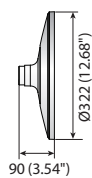

Dimensions

Unit : mm (inch)

	SBP-301HM3	SBP-301HM4	SBP-301HM5	SBP-122HM SBP-122HMW	SBP-201HM SBP-201HMW
Color	Ivory	Ivory	Ivory	Ivory / White	Ivory / White
Material	Aluminum	Aluminum	Aluminum	Aluminum	Aluminum
Product Dimensions	Ø155.1 x 55.0mm (Ø6.11" x 2.17")	Ø137.0 x 47.0mm (Ø5.39" x 1.85")	Ø144.0 x 51.0mm (Ø5.67" x 2.01")	Ø128.2 x 47.0mm (Ø5.05" x 1.85")	Ø205.9 x 75.0mm (Ø8.11" x 2.95")
Pipe Thread	1.5" NPT	1-1/2" PF	1.5" NPT	1-1/2" PF	1-1/2" PF
Weight	270g(0.60 lb)	165g(0.36 lb)	197g(0.43 lb)	159g(0.35 lb)	496g(1.09 lb)

Dimensions

Unit : mm (inch)

* You can find applicable models with accessory selector www.hanwha-security.com/en/products/accessory-selector/

* The latest product information / specification can be found at hanwha-security.com

* Design and specifications are subject to change without notice.

* Wisenet is the proprietary brand of Hanwha Techwin formerly known as Samsung Techwin.

Hanging Mounts

				
	SBP-317HM	SBP-329HM	SBP-168HM	SBP-276HM
Materials	Aluminum	Aluminum	Aluminum	Aluminum
Dimensions (WxHxD)	Ø322 x 90mm (Ø12.68" x 3.54")	Ø336 x 101.5mm (Ø13.23" x 3.99")	Ø191.3 x 124.1mm (Ø7.53" x 4.89")	Ø276.0 x 90.0mm (Ø10.86" x 3.54")
Weight	980g (2.15 lb)	1,182g (2.60 lb)	770g (1.69 lb)	830g (1.83 lb)
Color	Ivory	Ivory	Ivory	Ivory

Dimensions

Unit : mm (inch)

SBP-317HM

SBP-329HM

SBP-168HM

SBP-276HM