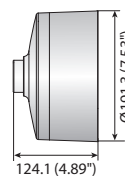

Hanging Mounts

	SBP-300HM1	SBP-300HM5 SBP-300HMW5	SBP-300HM6	SBP-300HM7 SBP-300HMW7	SBP-300HM8	SBP-301HM2 SBP-301HMW2
Color	Ivory	Ivory / White	Ivory	Ivory / White	Ivory	Ivory / White
Material	Aluminum	Aluminum	Aluminum	Aluminum	Aluminum	Aluminum
Product Dimensions	Ø179.0 x 55.0mm (Ø7.05" x 2.17")	Ø154.8 x 47.0mm (Ø6.09" x 1.85")	Ø168.0 x 63.0mm (Ø6.61" x 2.48")	Ø120.0 x 51.5mm (Ø4.72" x 2.03")	Ø138.9 x 50.0 (Ø5.47" x 1.97")	Ø144.0 x 51.0mm (Ø5.67" x 2.01")
Pipe Thread	1-1/2" PF	1-1/2" PF	1-1/2" PF	1-1/2" PF	1-1/2" PF	1.5" NPT
Weight	470g(1.04lb)	200g(0.44 lb)	307g(0.68 lb)	145g(0.32 lb)	178g(0.39 lb)	197g(0.43 lb)

Dimensions

Unit : mm (inch)

	SBP-301HM3	SBP-301HM4	SBP-301HM5	SBP-122HM SBP-122HMW	SBP-201HM SBP-201HMW
Color	Ivory	Ivory	Ivory	Ivory / White	Ivory / White
Material	Aluminum	Aluminum	Aluminum	Aluminum	Aluminum
Product Dimensions	Ø155.1 x 55.0mm (Ø6.11" x 2.17")	Ø137.0 x 47.0mm (Ø5.39" x 1.85")	Ø144.0 x 51.0mm (Ø5.67" x 2.01")	Ø128.2 x 47.0mm (Ø5.05" x 1.85")	Ø205.9 x 75.0mm (Ø8.11" x 2.95")
Pipe Thread	1.5" NPT	1-1/2" PF	1.5" NPT	1-1/2" PF	1-1/2" PF
Weight	270g(0.60 lb)	165g(0.36 lb)	197g(0.43 lb)	159g(0.35 lb)	496g(1.09 lb)

* Design and specifications are subject to change without notice.

* Wisenet is the proprietary brand of Hanwha Techwin formerly known as Samsung Techwin.

Hanging Mounts

				
	SBP-317HM	SBP-329HM	SBP-168HM	SBP-276HM
Materials	Aluminum	Aluminum	Aluminum	Aluminum
Dimensions (WxHxD)	Ø322 x 90mm (Ø12.68" x 3.54")	Ø336 x 101.5mm (Ø13.23" x 3.99")	Ø191.3 x 124.1mm (Ø7.53" x 4.89")	Ø276.0 x 90.0mm (Ø10.86" x 3.54")
Weight	980g (2.15 lb)	1,182g (2.60 lb)	770g (1.69 lb)	830g (1.83 lb)
Color	Ivory	Ivory	Ivory	Ivory

Dimensions

Unit : mm (inch)

SBP-317HM

SBP-329HM

SBP-168HM

SBP-276HM