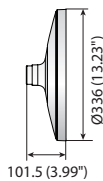

Dimensions

Unit : mm (inch)

	SBP-301HM3	SBP-301HM4	SBP-301HM5	SBP-122HM SBP-122HMW	SBP-201HM SBP-201HMW
Color	Ivory	Ivory	Ivory	Ivory / White	Ivory / White
Material	Aluminum	Aluminum	Aluminum	Aluminum	Aluminum
Product Dimensions	Ø155.1 x 55.0mm (Ø6.11" x 2.17")	Ø137.0 x 47.0mm (Ø5.39" x 1.85")	Ø144.0 x 51.0mm (Ø5.67" x 2.01")	Ø128.2 x 47.0mm (Ø5.05" x 1.85")	Ø205.9 x 75.0mm (Ø8.11" x 2.95")
Pipe Thread	1.5" NPT	1-1/2" PF	1.5" NPT	1-1/2" PF	1-1/2" PF
Weight	270g(0.60 lb)	165g(0.36 lb)	197g(0.43 lb)	159g(0.35 lb)	496g(1.09 lb)

Dimensions

Unit : mm (inch)

* You can find applicable models with accessory selector www.hanwha-security.com/en/products/accessory-selector/

* The latest product information / specification can be found at hanwha-security.com

* Design and specifications are subject to change without notice.

* Wisenet is the proprietary brand of Hanwha Techwin formerly known as Samsung Techwin.

Hanging Mounts

				
	SBP-317HM	SBP-329HM	SBP-168HM	SBP-276HM
Materials	Aluminum	Aluminum	Aluminum	Aluminum
Dimensions (WxHxD)	Ø322 x 90mm (Ø12.68" x 3.54")	Ø336 x 101.5mm (Ø13.23" x 3.99")	Ø191.3 x 124.1mm (Ø7.53" x 4.89")	Ø276.0 x 90.0mm (Ø10.86" x 3.54")
Weight	980g (2.15 lb)	1,182g (2.60 lb)	770g (1.69 lb)	830g (1.83 lb)
Color	Ivory	Ivory	Ivory	Ivory

Dimensions

Unit : mm (inch)

SBP-317HM

SBP-329HM

SBP-168HM

SBP-276HM