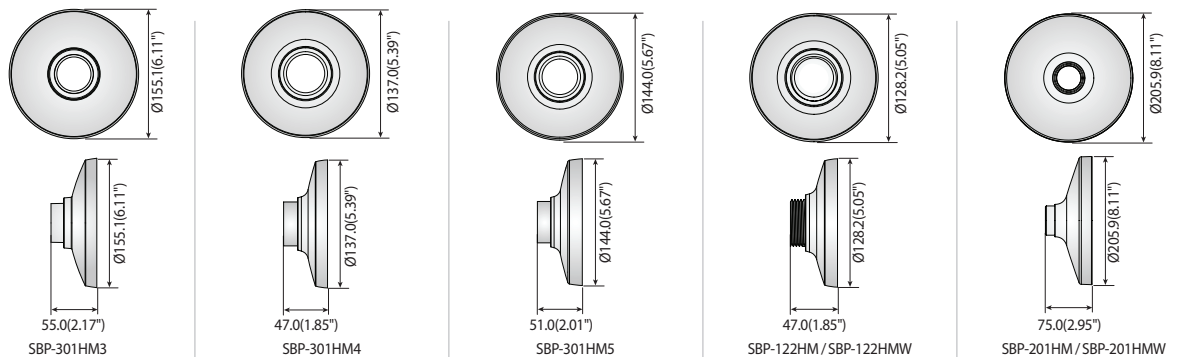

Hanging Mounts

	SBP-300HM1	SBP-300HM5 SBP-300HMW5	SBP-300HM6	SBP-300HM7 SBP-300HMW7	SBP-300HM8	SBP-301HM2 SBP-301HMW2
Color	Ivory	Ivory / White	Ivory	Ivory / White	Ivory	Ivory / White
Material	Aluminum	Aluminum	Aluminum	Aluminum	Aluminum	Aluminum
Product Dimensions	Ø179.0 x 55.0mm (Ø7.05" x 2.17")	Ø154.8 x 47.0mm (Ø6.09" x 1.85")	Ø168.0 x 63.0mm (Ø6.61" x 2.48")	Ø120.0 x 51.5mm (Ø4.72" x 2.03")	Ø138.9 x 50.0 (Ø5.47" x 1.97")	Ø144.0 x 51.0mm (Ø5.67" x 2.01")
Pipe Thread	1-1/2" PF	1-1/2" PF	1-1/2" PF	1-1/2" PF	1-1/2" PF	1.5" NPT
Weight	470g(1.04lb)	200g(0.44 lb)	307g(0.68 lb)	145g(0.32 lb)	178g(0.39 lb)	197g(0.43 lb)

Dimensions

Unit : mm (inch)

	SBP-301HM3	SBP-301HM4	SBP-301HM5	SBP-122HM SBP-122HMW	SBP-201HM SBP-201HMW
Color	Ivory	Ivory	Ivory	Ivory / White	Ivory / White
Material	Aluminum	Aluminum	Aluminum	Aluminum	Aluminum
Product Dimensions	Ø155.1 x 55.0mm (Ø6.11" x 2.17")	Ø137.0 x 47.0mm (Ø5.39" x 1.85")	Ø144.0 x 51.0mm (Ø5.67" x 2.01")	Ø128.2 x 47.0mm (Ø5.05" x 1.85")	Ø205.9 x 75.0mm (Ø8.11" x 2.95")
Pipe Thread	1.5" NPT	1-1/2" PF	1.5" NPT	1-1/2" PF	1-1/2" PF
Weight	270g(0.60 lb)	165g(0.36 lb)	197g(0.43 lb)	159g(0.35 lb)	496g(1.09 lb)

Dimensions

Unit : mm (inch)

* You can find applicable models with accessory selector www.hanwha-security.com/en/products/accessory-selector/

* The latest product information / specification can be found at hanwha-security.com

* Design and specifications are subject to change without notice.

* Wisenet is the proprietary brand of Hanwha Techwin formerly known as Samsung Techwin.

Hanging Mounts

				
	SBP-317HM	SBP-329HM	SBP-168HM	SBP-276HM
Materials	Aluminum	Aluminum	Aluminum	Aluminum
Dimensions (WxHxD)	Ø322 x 90mm (Ø12.68" x 3.54")	Ø336 x 101.5mm (Ø13.23" x 3.99")	Ø191.3 x 124.1mm (Ø7.53" x 4.89")	Ø276.0 x 90.0mm (Ø10.86" x 3.54")
Weight	980g (2.15 lb)	1,182g (2.60 lb)	770g (1.69 lb)	830g (1.83 lb)
Color	Ivory	Ivory	Ivory	Ivory