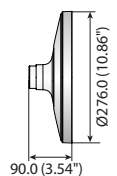

Hanging Mounts

	SBP-300HM1	SBP-300HM5 SBP-300HMW5	SBP-300HM6	SBP-300HM7 SBP-300HMW7	SBP-300HM8	SBP-301HMW2
Color	Ivory	Ivory / White	Ivory	Ivory / White	Ivory	Ivory / White
Material	Aluminum	Aluminum	Aluminum	Aluminum	Aluminum	Aluminum
Dimensions	Ø179.0 x 55.0mm (Ø7.05" x 2.17")	Ø154.8 x 47.0mm (Ø6.09" x 1.85")	Ø168.0 x 63.0mm (Ø6.61" x 2.48")	Ø120.0 x 51.5mm (Ø4.72" x 2.03")	Ø138.9 x 50.0 (Ø5.47" x 1.97")	Ø144.0 x 51.0mm (Ø5.67" x 2.01")
Pipe Thread	1-1/2" PF	1-1/2" PF	1-1/2" PF	1-1/2" PF	1-1/2" PF	1.5" NPT
Weight	470g(1.04lb)	200g(0.44 lb)	307g(0.68 lb)	145g(0.32 lb)	178g(0.39 lb)	197g(0.43 lb)

Dimensions

Unit : mm (inch)

	SBP-301HM3 SBP-301HMW3	SBP-301HM4	SBP-301HM5	SBP-122HM SBP-122HMW	SBP-201HM SBP-201HMW
Color	Ivory / White	Ivory	Ivory	Ivory / White	Ivory / White
Material	Aluminum	Aluminum	Aluminum	Aluminum	Aluminum
Dimensions	Ø155.1 x 55.0mm (Ø6.11" x 2.17")	Ø137.0 x 47.0mm (Ø5.39" x 1.85")	Ø144.0 x 51.0mm (Ø5.67" x 2.01")	Ø128.2 x 47.0mm (Ø5.05" x 1.85")	Ø205.9 x 75.0mm (Ø8.11" x 2.95")
Pipe Thread	1.5" NPT	1-1/2" PF	1.5" NPT	1-1/2" PF	1-1/2" PF
Weight	270g(0.60 lb)	165g(0.36 lb)	197g(0.43 lb)	159g(0.35 lb)	496g(1.09 lb)

* Design and specifications are subject to change without notice.

* Wisenet is the proprietary brand of Hanwha Techwin formerly known as Samsung Techwin.

Hanging Mounts

				
	SBP-317HM	SBP-329HM	SBP-168HM	SBP-276HM
Color	Ivory	Ivory	Ivory	Ivory
Material	Aluminum	Aluminum	Aluminum	Aluminum
Dimensions (WxHxD)	Ø322 x 90mm (Ø12.68" x 3.54")	Ø336 x 101.5mm (Ø13.23" x 3.99")	Ø191.3 x 124.1mm (Ø7.53" x 4.89")	Ø276.0 x 90.0mm (Ø10.86" x 3.54")
Pipe Thread	1-1/2" PF	1-1/2" PF	1-1/2" PF	1-1/2" PF
Weight	980g (2.15 lb)	1,182g (2.60 lb)	770g (1.69 lb)	830g (1.83 lb)

Dimensions

Unit : mm (inch)

SBP-317HM

SBP-329HM

SBP-168HM

SBP-276HM