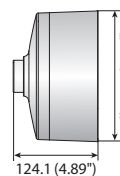

Hanging Mounts

	SBP-300HM1	SBP-300HM5 SBP-300HMW5	SBP-300HM6	SBP-300HM7 SBP-300HMW7	SBP-300HM8	SBP-301HMW2
Color	Ivory	Ivory / White	Ivory	Ivory / White	Ivory	Ivory / White
Material	Aluminum	Aluminum	Aluminum	Aluminum	Aluminum	Aluminum
Dimensions	Ø179.0 x 55.0mm (Ø7.05" x 2.17")	Ø154.8 x 47.0mm (Ø6.09" x 1.85")	Ø168.0 x 63.0mm (Ø6.61" x 2.48")	Ø120.0 x 51.5mm (Ø4.72" x 2.03")	Ø138.9 x 50.0 (Ø5.47" x 1.97")	Ø144.0 x 51.0mm (Ø5.67" x 2.01")
Pipe Thread	1-1/2" PF	1-1/2" PF	1-1/2" PF	1-1/2" PF	1-1/2" PF	1.5" NPT
Weight	470g(1.04lb)	200g(0.44 lb)	307g(0.68 lb)	145g(0.32 lb)	178g(0.39 lb)	197g(0.43 lb)

Dimensions

Unit : mm (inch)

	SBP-301HM3 SBP-301HMW3	SBP-301HM4	SBP-301HM5	SBP-122HM SBP-122HMW	SBP-201HM SBP-201HMW
Color	Ivory / White	Ivory	Ivory	Ivory / White	Ivory / White
Material	Aluminum	Aluminum	Aluminum	Aluminum	Aluminum
Dimensions	Ø155.1 x 55.0mm (Ø6.11" x 2.17")	Ø137.0 x 47.0mm (Ø5.39" x 1.85")	Ø144.0 x 51.0mm (Ø5.67" x 2.01")	Ø128.2 x 47.0mm (Ø5.05" x 1.85")	Ø205.9 x 75.0mm (Ø8.11" x 2.95")
Pipe Thread	1.5" NPT	1-1/2" PF	1.5" NPT	1-1/2" PF	1-1/2" PF
Weight	270g(0.60 lb)	165g(0.36 lb)	197g(0.43 lb)	159g(0.35 lb)	496g(1.09 lb)

* Design and specifications are subject to change without notice.

* Wisenet is the proprietary brand of Hanwha Techwin formerly known as Samsung Techwin.

Hanging Mounts

				
	SBP-317HM	SBP-329HM	SBP-168HM	SBP-276HM
Color	Ivory	Ivory	Ivory	Ivory
Material	Aluminum	Aluminum	Aluminum	Aluminum
Dimensions (WxHxD)	Ø322 x 90mm (Ø12.68" x 3.54")	Ø336 x 101.5mm (Ø13.23" x 3.99")	Ø191.3 x 124.1mm (Ø7.53" x 4.89")	Ø276.0 x 90.0mm (Ø10.86" x 3.54")
Pipe Thread	1-1/2" PF	1-1/2" PF	1-1/2" PF	1-1/2" PF
Weight	980g (2.15 lb)	1,182g (2.60 lb)	770g (1.69 lb)	830g (1.83 lb)

Dimensions

Unit : mm (inch)

SBP-317HM

SBP-329HM

SBP-168HM

SBP-276HM