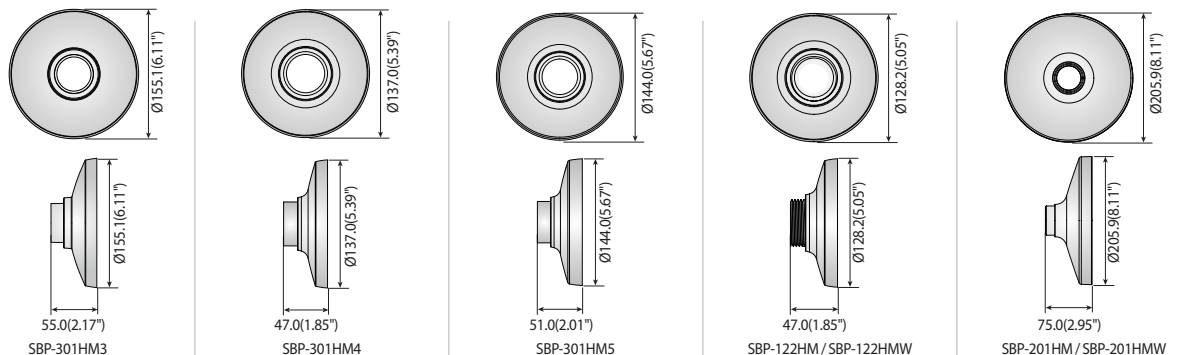

Hanging Mounts

	SBP-300HM1	SBP-300HM5 SBP-300HMW5	SBP-300HM6	SBP-300HM7 SBP-300HMW7	SBP-300HM8	SBP-301HMW2
Color	Ivory	Ivory / White	Ivory	Ivory / White	Ivory	Ivory / White
Material	Aluminum	Aluminum	Aluminum	Aluminum	Aluminum	Aluminum
Dimensions	Ø179.0 x 55.0mm (Ø7.05" x 2.17")	Ø154.8 x 47.0mm (Ø6.09" x 1.85")	Ø168.0 x 63.0mm (Ø6.61" x 2.48")	Ø120.0 x 51.5mm (Ø4.72" x 2.03")	Ø138.9 x 50.0 (Ø5.47" x 1.97")	Ø144.0 x 51.0mm (Ø5.67" x 2.01")
Pipe Thread	1-1/2" PF	1-1/2" PF	1-1/2" PF	1-1/2" PF	1-1/2" PF	1.5" NPT
Weight	470g(1.04lb)	200g(0.44 lb)	307g(0.68 lb)	145g(0.32 lb)	178g(0.39 lb)	197g(0.43 lb)

Dimensions

Unit : mm (inch)

	SBP-301HM3 SBP-301HMW3	SBP-301HM4	SBP-301HM5	SBP-122HM SBP-122HMW	SBP-201HM SBP-201HMW
Color	Ivory / White	Ivory	Ivory	Ivory / White	Ivory / White
Material	Aluminum	Aluminum	Aluminum	Aluminum	Aluminum
Dimensions	Ø155.1 x 55.0mm (Ø6.11" x 2.17")	Ø137.0 x 47.0mm (Ø5.39" x 1.85")	Ø144.0 x 51.0mm (Ø5.67" x 2.01")	Ø128.2 x 47.0mm (Ø5.05" x 1.85")	Ø205.9 x 75.0mm (Ø8.11" x 2.95")
Pipe Thread	1.5" NPT	1-1/2" PF	1.5" NPT	1-1/2" PF	1-1/2" PF
Weight	270g(0.60 lb)	165g(0.36 lb)	197g(0.43 lb)	159g(0.35 lb)	496g(1.09 lb)

Dimensions

Unit : mm (inch)

* You can find applicable models with accessory selector www.hanwha-security.com/en/products/accessory-selector/

* The latest product information / specification can be found at hanwha-security.com

* Design and specifications are subject to change without notice.

* Wisenet is the proprietary brand of Hanwha Techwin formerly known as Samsung Techwin.

Hanging Mounts

				
	SBP-317HM	SBP-329HM	SBP-168HM	SBP-276HM
Color	Ivory	Ivory	Ivory	Ivory
Material	Aluminum	Aluminum	Aluminum	Aluminum
Dimensions (WxHxD)	Ø322 x 90mm (Ø12.68" x 3.54")	Ø336 x 101.5mm (Ø13.23" x 3.99")	Ø191.3 x 124.1mm (Ø7.53" x 4.89")	Ø276.0 x 90.0mm (Ø10.86" x 3.54")
Pipe Thread	1-1/2" PF	1-1/2" PF	1-1/2" PF	1-1/2" PF
Weight	980g (2.15 lb)	1,182g (2.60 lb)	770g (1.69 lb)	830g (1.83 lb)