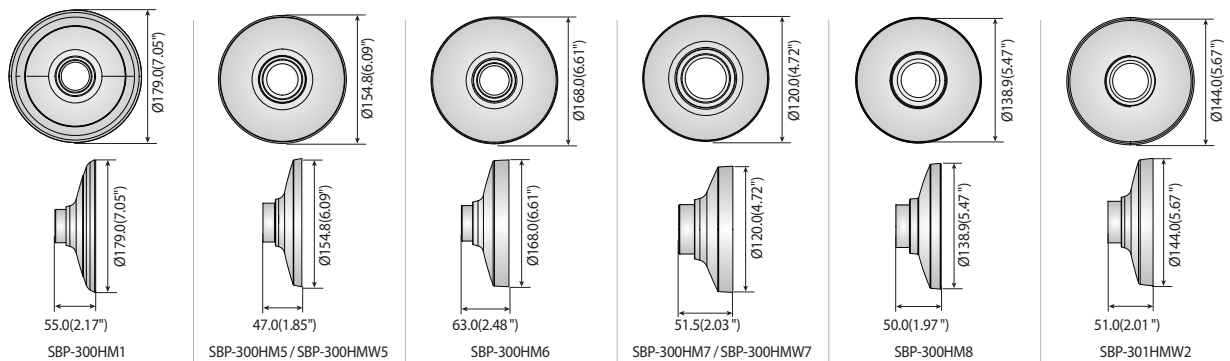

Hanging Mounts

	SBP-300HM1	SBP-300HM5 SBP-300HMW5	SBP-300HM6	SBP-300HM7 SBP-300HMW7	SBP-300HM8	SBP-301HMW2
Color	Ivory	Ivory / White	Ivory	Ivory / White	Ivory	Ivory / White
Material	Aluminum	Aluminum	Aluminum	Aluminum	Aluminum	Aluminum
Dimensions	Ø179.0 x 55.0mm (Ø7.05" x 2.17")	Ø154.8 x 47.0mm (Ø6.09" x 1.85")	Ø168.0 x 63.0mm (Ø6.61" x 2.48")	Ø120.0 x 51.5mm (Ø4.72" x 2.03")	Ø138.9 x 50.0 (Ø5.47" x 1.97")	Ø144.0 x 51.0mm (Ø5.67" x 2.01")
Pipe Thread	1-1/2" PF	1-1/2" PF	1-1/2" PF	1-1/2" PF	1-1/2" PF	1.5" NPT
Weight	470g(1.04lb)	200g(0.44 lb)	307g(0.68 lb)	145g(0.32 lb)	178g(0.39 lb)	197g(0.43 lb)

Dimensions

Unit : mm (inch)

	SBP-301HM3 SBP-301HMW3	SBP-301HM4	SBP-301HM5	SBP-122HM SBP-122HMW	SBP-201HM SBP-201HMW
Color	Ivory / White	Ivory	Ivory	Ivory / White	Ivory / White
Material	Aluminum	Aluminum	Aluminum	Aluminum	Aluminum
Dimensions	Ø155.1 x 55.0mm (Ø6.11" x 2.17")	Ø137.0 x 47.0mm (Ø5.39" x 1.85")	Ø144.0 x 51.0mm (Ø5.67" x 2.01")	Ø128.2 x 47.0mm (Ø5.05" x 1.85")	Ø205.9 x 75.0mm (Ø8.11" x 2.95")
Pipe Thread	1.5" NPT	1-1/2" PF	1.5" NPT	1-1/2" PF	1-1/2" PF
Weight	270g(0.60 lb)	165g(0.36 lb)	197g(0.43 lb)	159g(0.35 lb)	496g(1.09 lb)

Dimensions

Unit : mm (inch)

* You can find applicable models with accessory selector www.hanwha-security.com/en/products/accessory-selector/

* The latest product information / specification can be found at hanwha-security.com

* Design and specifications are subject to change without notice.

* Wisenet is the proprietary brand of Hanwha Techwin formerly known as Samsung Techwin.

Hanging Mounts

				
	SBP-317HM	SBP-329HM	SBP-168HM	SBP-276HM
Color	Ivory	Ivory	Ivory	Ivory
Material	Aluminum	Aluminum	Aluminum	Aluminum
Dimensions (WxHxD)	Ø322 x 90mm (Ø12.68" x 3.54")	Ø336 x 101.5mm (Ø13.23" x 3.99")	Ø191.3 x 124.1mm (Ø7.53" x 4.89")	Ø276.0 x 90.0mm (Ø10.86" x 3.54")
Pipe Thread	1-1/2" PF	1-1/2" PF	1-1/2" PF	1-1/2" PF
Weight	980g (2.15 lb)	1,182g (2.60 lb)	770g (1.69 lb)	830g (1.83 lb)