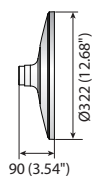

Dimensions

Unit : mm (inch)

	SBP-301HM3 SBP-301HMW3	SBP-301HM4	SBP-301HM5	SBP-122HM SBP-122HMW	SBP-201HM SBP-201HMW
Color	Ivory / White	Ivory	Ivory	Ivory / White	Ivory / White
Material	Aluminum	Aluminum	Aluminum	Aluminum	Aluminum
Dimensions	Ø155.1 x 55.0mm (Ø6.11" x 2.17")	Ø137.0 x 47.0mm (Ø5.39" x 1.85")	Ø144.0 x 51.0mm (Ø5.67" x 2.01")	Ø128.2 x 47.0mm (Ø5.05" x 1.85")	Ø205.9 x 75.0mm (Ø8.11" x 2.95")
Pipe Thread	1.5" NPT	1-1/2" PF	1.5" NPT	1-1/2" PF	1-1/2" PF
Weight	270g(0.60 lb)	165g(0.36 lb)	197g(0.43 lb)	159g(0.35 lb)	496g(1.09 lb)

Dimensions

Unit : mm (inch)

* You can find applicable models with accessory selector www.hanwha-security.com/en/products/accessory-selector/

* The latest product information / specification can be found at hanwha-security.com

* Design and specifications are subject to change without notice.

* Wisenet is the proprietary brand of Hanwha Techwin formerly known as Samsung Techwin.

Hanging Mounts

				
	SBP-317HM	SBP-329HM	SBP-168HM	SBP-276HM
Color	Ivory	Ivory	Ivory	Ivory
Material	Aluminum	Aluminum	Aluminum	Aluminum
Dimensions (WxHxD)	Ø322 x 90mm (Ø12.68" x 3.54")	Ø336 x 101.5mm (Ø13.23" x 3.99")	Ø191.3 x 124.1mm (Ø7.53" x 4.89")	Ø276.0 x 90.0mm (Ø10.86" x 3.54")
Pipe Thread	1-1/2" PF	1-1/2" PF	1-1/2" PF	1-1/2" PF
Weight	980g (2.15 lb)	1,182g (2.60 lb)	770g (1.69 lb)	830g (1.83 lb)

Dimensions

Unit : mm (inch)

SBP-317HM

SBP-329HM

SBP-168HM

SBP-276HM