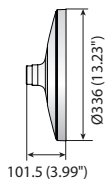

Dimensions

Unit : mm (inch)

	SBP-301HM3 SBP-301HMW3	SBP-301HM4	SBP-301HM5	SBP-122HM SBP-122HMW	SBP-201HM SBP-201HMW
Color	Ivory / White	Ivory	Ivory	Ivory / White	Ivory / White
Material	Aluminum	Aluminum	Aluminum	Aluminum	Aluminum
Dimensions	Ø155.1 x 55.0mm (Ø6.11" x 2.17")	Ø137.0 x 47.0mm (Ø5.39" x 1.85")	Ø144.0 x 51.0mm (Ø5.67" x 2.01")	Ø128.2 x 47.0mm (Ø5.05" x 1.85")	Ø205.9 x 75.0mm (Ø8.11" x 2.95")
Pipe Thread	1.5" NPT	1-1/2" PF	1.5" NPT	1-1/2" PF	1-1/2" PF
Weight	270g(0.60 lb)	165g(0.36 lb)	197g(0.43 lb)	159g(0.35 lb)	496g(1.09 lb)

Dimensions

Unit : mm (inch)

* You can find applicable models with accessory selector www.hanwha-security.com/en/products/accessory-selector/

* The latest product information / specification can be found at hanwha-security.com

* Design and specifications are subject to change without notice.

* Wisenet is the proprietary brand of Hanwha Techwin formerly known as Samsung Techwin.

Hanging Mounts

				
	SBP-317HM	SBP-329HM	SBP-168HM	SBP-276HM
Color	Ivory	Ivory	Ivory	Ivory
Material	Aluminum	Aluminum	Aluminum	Aluminum
Dimensions (WxHxD)	Ø322 x 90mm (Ø12.68" x 3.54")	Ø336 x 101.5mm (Ø13.23" x 3.99")	Ø191.3 x 124.1mm (Ø7.53" x 4.89")	Ø276.0 x 90.0mm (Ø10.86" x 3.54")
Pipe Thread	1-1/2" PF	1-1/2" PF	1-1/2" PF	1-1/2" PF
Weight	980g (2.15 lb)	1,182g (2.60 lb)	770g (1.69 lb)	830g (1.83 lb)

Dimensions

Unit : mm (inch)

SBP-317HM

SBP-329HM

SBP-168HM

SBP-276HM