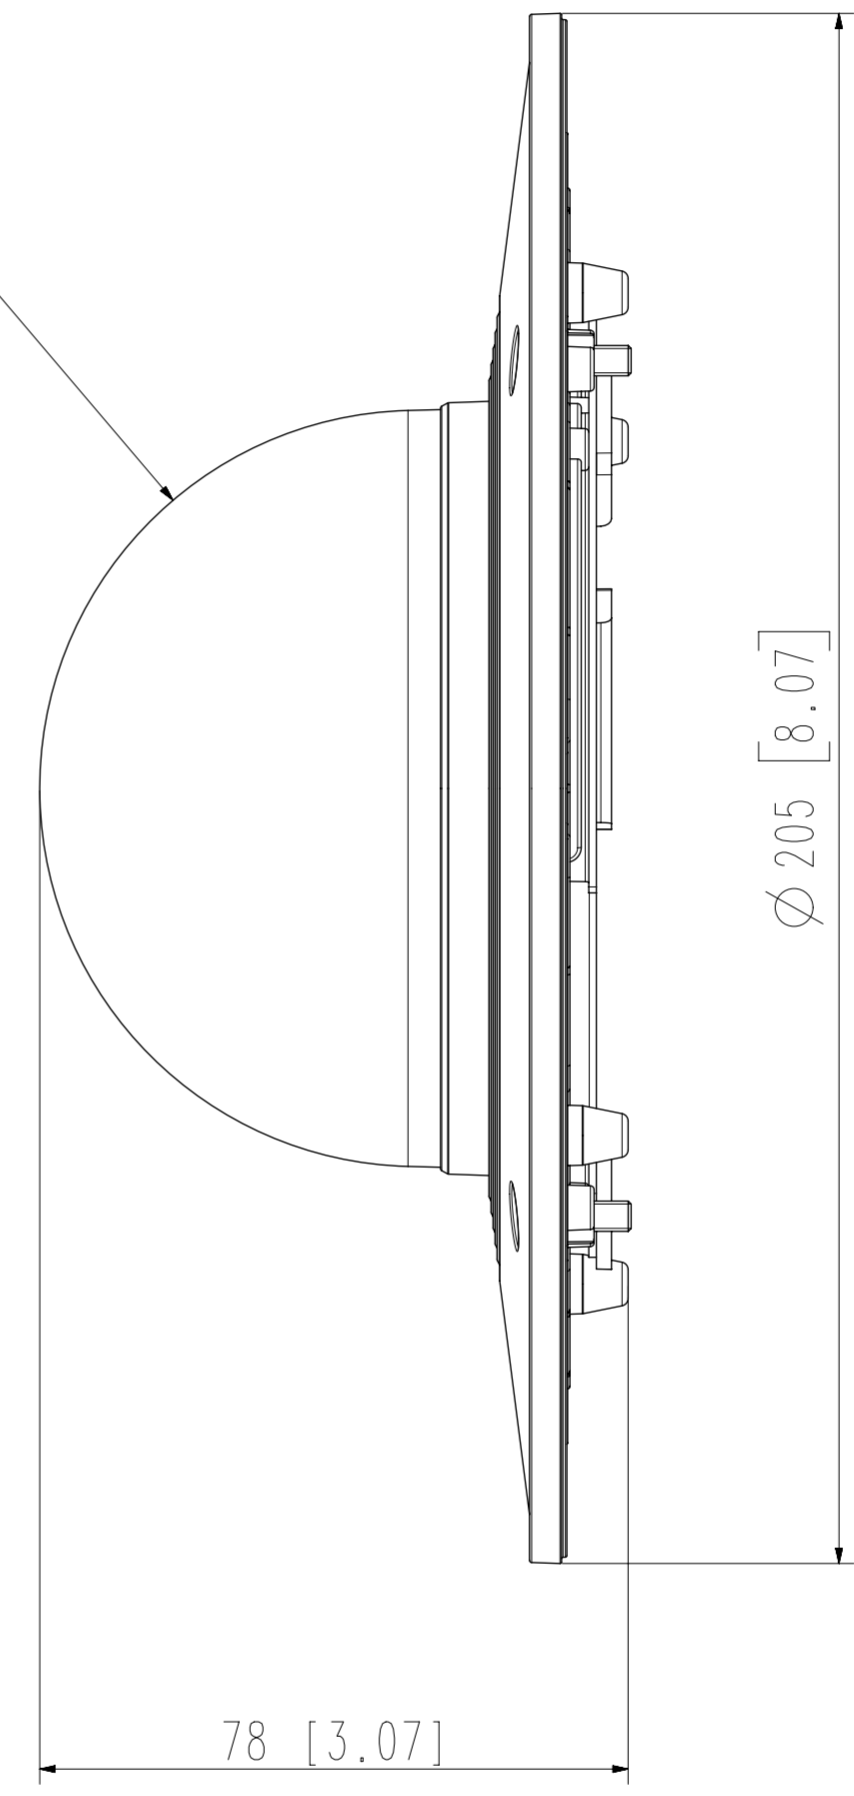

Ø 100 [3.94]

3		
2		
1	SPB-FCD85W	20.04.28
No.	MODEL NAME	DATE
Unit:mm[inch]		SCALE:1/1
© Hanwha Techwin		