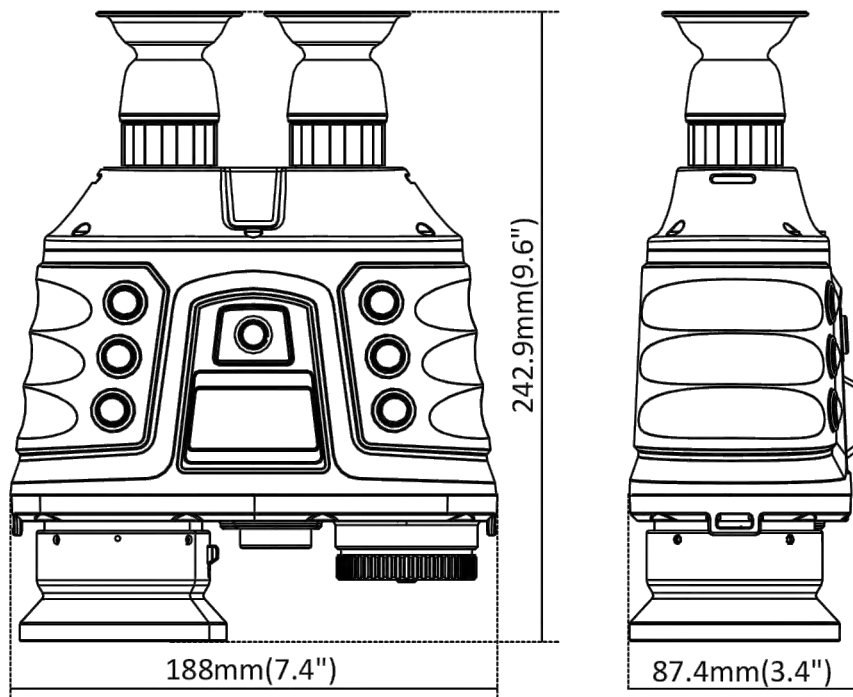

Power Supply

Battery Type	Four 18650 batteries, requires 7 hours to be fully charged
Battery Operating Time	More than 7 hours
Battery Capacity Display	Yes

General

Menu language	English
Power	DC 5V/2A, Max.10W
Working Temperature	-30 °C to 60 °C (-22 °F to 140 °F)
Protection Level	IP67
Mounting	UNC 1/4"-20
Cable Output	Aviation plug: connecting to BNC, DB9, and USB
Accessories (Supplied)	Battery charger, battery charger power cable, wiping cloth, two wrist straps, User manual, aviation plug cable, eight batteries
Dimension	188mm × 242.9mm × 87.4mm (7.4" ×9.6" ×3.4")
Weight	Approx. 1.5 Kg (3.3 lb)

Available Model

DS-2TS36-75VI/WL

Dimension

Distributed by

**HIKVISION****Headquarters**

No.555 Qianmo Road, Binjiang District,
Hangzhou 310051, China
T +86-571-8807-5998
overseasbusiness@hikvision.com

Hikvision USA
T +1-909-895-0400
sales.usa@hikvision.com