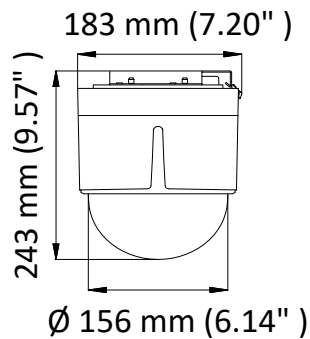

Order Model

DS-2AE5232T-A3(C)

Dimensions

Indoor