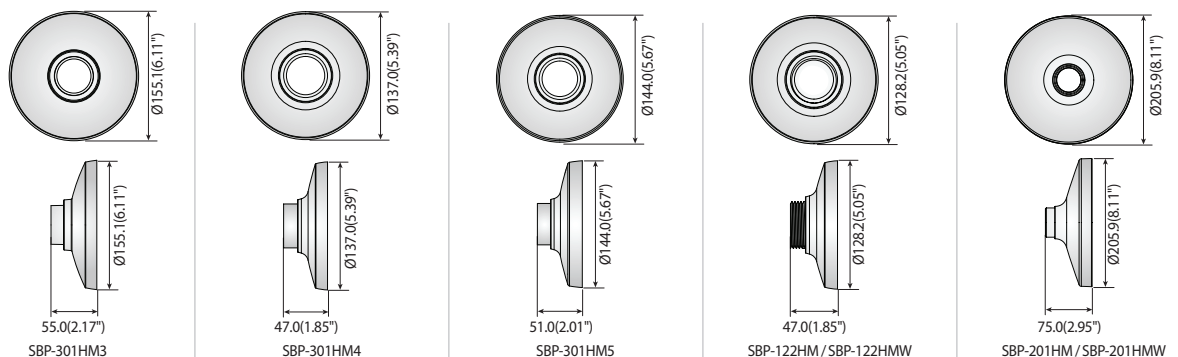

Hanging Mounts

						
	SBP-300HM1	SBP-300HM5 SBP-300HMW5	SBP-300HM6	SBP-300HM7 SBP-300HMW7	SBP-300HM8	SBP-301HM2 SBP-301HMW2
Color	Ivory	Ivory / White	Ivory	Ivory / White	Ivory	Ivory / White
Material	Aluminum	Aluminum	Aluminum	Aluminum	Aluminum	Aluminum
Product Dimensions	Ø179.0 x 55.0mm (Ø7.05" x 2.17")	Ø154.8 x 47.0mm (Ø6.09" x 1.85")	Ø168.0 x 63.0mm (Ø6.61" x 2.48")	Ø120.0 x 51.5mm (Ø4.72" x 2.03")	Ø138.9 x 50.0 (Ø5.47" x 1.97")	Ø144.0 x 51.0mm (Ø5.67" x 2.01")
Pipe Thread	1-1/2" PF	1-1/2" PF	1-1/2" PF	1-1/2" PF	1-1/2" PF	1.5" NPT
Weight	470g(1.04lb)	200g(0.44 lb)	307g(0.68 lb)	145g(0.32 lb)	178g(0.39 lb)	197g(0.43 lb)

Dimensions

Unit : mm (inch)

					
	SBP-301HM3	SBP-301HM4	SBP-301HM5	SBP-122HM SBP-122HMW	SBP-201HM SBP-201HMW
Color	Ivory	Ivory	Ivory	Ivory / White	Ivory / White
Material	Aluminum	Aluminum	Aluminum	Aluminum	Aluminum
Product Dimensions	Ø155.1 x 55.0mm (Ø6.11" x 2.17")	Ø137.0 x 47.0mm (Ø5.39" x 1.85")	Ø144.0 x 51.0mm (Ø5.67" x 2.01")	Ø128.2 x 47.0mm (Ø5.05" x 1.85")	Ø205.9 x 75.0mm (Ø8.11" x 2.95")
Pipe Thread	1.5" NPT	1-1/2" PF	1.5" NPT	1-1/2" PF	1-1/2" PF
Weight	270g(0.60 lb)	165g(0.36 lb)	197g(0.43 lb)	159g(0.35 lb)	496g(1.09 lb)

Dimensions

Unit : mm (inch)

* You can find applicable models with accessory selector www.hanwha-security.com/en/products/accessory-selector/

* The latest product information / specification can be found at hanwha-security.com

* Design and specifications are subject to change without notice.

* Wisenet is the proprietary brand of Hanwha Techwin formerly known as Samsung Techwin.

Hanging Mounts

				
	SBP-317HM	SBP-329HM	SBP-168HM	SBP-276HM
Materials	Aluminum	Aluminum	Aluminum	Aluminum
Dimensions (WxHxD)	Ø322 x 90mm (Ø12.68" x 3.54")	Ø336 x 101.5mm (Ø13.23" x 3.99")	Ø191.3 x 124.1mm (Ø7.53" x 4.89")	Ø276.0 x 90.0mm (Ø10.86" x 3.54")
Weight	980g (2.15 lb)	1,182g (2.60 lb)	770g (1.69 lb)	830g (1.83 lb)
Color	Ivory	Ivory	Ivory	Ivory