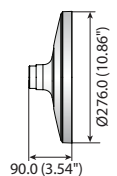

Hanging Mounts

						
	SBP-300HM1	SBP-300HM5 SBP-300HMW5	SBP-300HM6	SBP-300HM7 SBP-300HMW7	SBP-300HM8	SBP-301HM2 SBP-301HMW2
Color	Ivory	Ivory / White	Ivory	Ivory / White	Ivory	Ivory / White
Material	Aluminum	Aluminum	Aluminum	Aluminum	Aluminum	Aluminum
Product Dimensions	Ø179.0 x 55.0mm (Ø7.05" x 2.17")	Ø154.8 x 47.0mm (Ø6.09" x 1.85")	Ø168.0 x 63.0mm (Ø6.61" x 2.48")	Ø120.0 x 51.5mm (Ø4.72" x 2.03")	Ø138.9 x 50.0 (Ø5.47" x 1.97")	Ø144.0 x 51.0mm (Ø5.67" x 2.01")
Pipe Thread	1-1/2" PF	1-1/2" PF	1-1/2" PF	1-1/2" PF	1-1/2" PF	1.5" NPT
Weight	470g(1.04lb)	200g(0.44 lb)	307g(0.68 lb)	145g(0.32 lb)	178g(0.39 lb)	197g(0.43 lb)

Dimensions

Unit : mm (inch)

					
	SBP-301HM3	SBP-301HM4	SBP-301HM5	SBP-122HM SBP-122HMW	SBP-201HM SBP-201HMW
Color	Ivory	Ivory	Ivory	Ivory / White	Ivory / White
Material	Aluminum	Aluminum	Aluminum	Aluminum	Aluminum
Product Dimensions	Ø155.1 x 55.0mm (Ø6.11" x 2.17")	Ø137.0 x 47.0mm (Ø5.39" x 1.85")	Ø144.0 x 51.0mm (Ø5.67" x 2.01")	Ø128.2 x 47.0mm (Ø5.05" x 1.85")	Ø205.9 x 75.0mm (Ø8.11" x 2.95")
Pipe Thread	1.5" NPT	1-1/2" PF	1.5" NPT	1-1/2" PF	1-1/2" PF
Weight	270g(0.60 lb)	165g(0.36 lb)	197g(0.43 lb)	159g(0.35 lb)	496g(1.09 lb)

* Design and specifications are subject to change without notice.

* Wisenet is the proprietary brand of Hanwha Techwin formerly known as Samsung Techwin.

Hanging Mounts

				
	SBP-317HM	SBP-329HM	SBP-168HM	SBP-276HM
Materials	Aluminum	Aluminum	Aluminum	Aluminum
Dimensions (WxHxD)	Ø322 x 90mm (Ø12.68" x 3.54")	Ø336 x 101.5mm (Ø13.23" x 3.99")	Ø191.3 x 124.1mm (Ø7.53" x 4.89")	Ø276.0 x 90.0mm (Ø10.86" x 3.54")
Weight	980g (2.15 lb)	1,182g (2.60 lb)	770g (1.69 lb)	830g (1.83 lb)
Color	Ivory	Ivory	Ivory	Ivory

Dimensions

Unit : mm (inch)

SBP-317HM

SBP-329HM

SBP-168HM

SBP-276HM