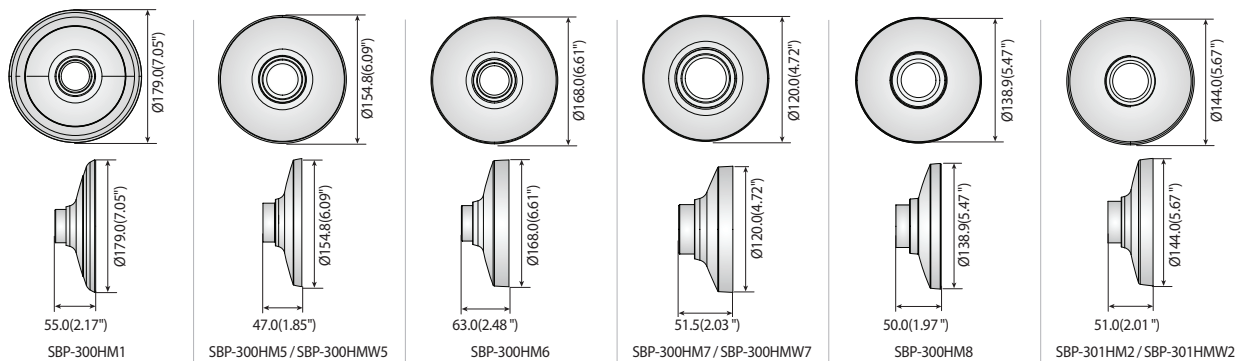

Hanging Mounts

						
	SBP-300HM1	SBP-300HM5 SBP-300HMW5	SBP-300HM6	SBP-300HM7 SBP-300HMW7	SBP-300HM8	SBP-301HM2 SBP-301HMW2
Color	Ivory	Ivory / White	Ivory	Ivory / White	Ivory	Ivory / White
Material	Aluminum	Aluminum	Aluminum	Aluminum	Aluminum	Aluminum
Product Dimensions	Ø179.0 x 55.0mm (Ø7.05" x 2.17")	Ø154.8 x 47.0mm (Ø6.09" x 1.85")	Ø168.0 x 63.0mm (Ø6.61" x 2.48")	Ø120.0 x 51.5mm (Ø4.72" x 2.03")	Ø138.9 x 50.0 (Ø5.47" x 1.97")	Ø144.0 x 51.0mm (Ø5.67" x 2.01")
Pipe Thread	1-1/2" PF	1-1/2" PF	1-1/2" PF	1-1/2" PF	1-1/2" PF	1.5" NPT
Weight	470g(1.04lb)	200g(0.44 lb)	307g(0.68 lb)	145g(0.32 lb)	178g(0.39 lb)	197g(0.43 lb)

Dimensions

Unit : mm (inch)

					
	SBP-301HM3	SBP-301HM4	SBP-301HM5	SBP-122HM SBP-122HMW	SBP-201HM SBP-201HMW
Color	Ivory	Ivory	Ivory	Ivory / White	Ivory / White
Material	Aluminum	Aluminum	Aluminum	Aluminum	Aluminum
Product Dimensions	Ø155.1 x 55.0mm (Ø6.11" x 2.17")	Ø137.0 x 47.0mm (Ø5.39" x 1.85")	Ø144.0 x 51.0mm (Ø5.67" x 2.01")	Ø128.2 x 47.0mm (Ø5.05" x 1.85")	Ø205.9 x 75.0mm (Ø8.11" x 2.95")
Pipe Thread	1.5" NPT	1-1/2" PF	1.5" NPT	1-1/2" PF	1-1/2" PF
Weight	270g(0.60 lb)	165g(0.36 lb)	197g(0.43 lb)	159g(0.35 lb)	496g(1.09 lb)

Dimensions

Unit : mm (inch)

* You can find applicable models with accessory selector www.hanwha-security.com/en/products/accessory-selector/

* The latest product information / specification can be found at hanwha-security.com

* Design and specifications are subject to change without notice.

* Wisenet is the proprietary brand of Hanwha Techwin formerly known as Samsung Techwin.

Hanging Mounts

				
	SBP-317HM	SBP-329HM	SBP-168HM	SBP-276HM
Materials	Aluminum	Aluminum	Aluminum	Aluminum
Dimensions (WxHxD)	Ø322 x 90mm (Ø12.68" x 3.54")	Ø336 x 101.5mm (Ø13.23" x 3.99")	Ø191.3 x 124.1mm (Ø7.53" x 4.89")	Ø276.0 x 90.0mm (Ø10.86" x 3.54")
Weight	980g (2.15 lb)	1,182g (2.60 lb)	770g (1.69 lb)	830g (1.83 lb)
Color	Ivory	Ivory	Ivory	Ivory