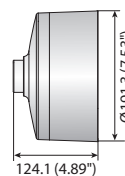

Hanging Mounts

						
	SBP-300HM1	SBP-300HM5 SBP-300HMW5	SBP-300HM6	SBP-300HM7 SBP-300HMW7	SBP-300HM8	SBP-301HM2 SBP-301HMW2
Color	Ivory	Ivory / White	Ivory	Ivory / White	Ivory	Ivory / White
Material	Aluminum	Aluminum	Aluminum	Aluminum	Aluminum	Aluminum
Product Dimensions	Ø179.0 x 55.0mm (Ø7.05" x 2.17")	Ø154.8 x 47.0mm (Ø6.09" x 1.85")	Ø168.0 x 63.0mm (Ø6.61" x 2.48")	Ø120.0 x 51.5mm (Ø4.72" x 2.03")	Ø138.9 x 50.0 (Ø5.47" x 1.97")	Ø144.0 x 51.0mm (Ø5.67" x 2.01")
Pipe Thread	1-1/2" PF	1-1/2" PF	1-1/2" PF	1-1/2" PF	1-1/2" PF	1.5" NPT
Weight	470g(1.04lb)	200g(0.44 lb)	307g(0.68 lb)	145g(0.32 lb)	178g(0.39 lb)	197g(0.43 lb)

Dimensions

Unit : mm (inch)

					
	SBP-301HM3	SBP-301HM4	SBP-301HM5	SBP-122HM SBP-122HMW	SBP-201HM SBP-201HMW
Color	Ivory	Ivory	Ivory	Ivory / White	Ivory / White
Material	Aluminum	Aluminum	Aluminum	Aluminum	Aluminum
Product Dimensions	Ø155.1 x 55.0mm (Ø6.11" x 2.17")	Ø137.0 x 47.0mm (Ø5.39" x 1.85")	Ø144.0 x 51.0mm (Ø5.67" x 2.01")	Ø128.2 x 47.0mm (Ø5.05" x 1.85")	Ø205.9 x 75.0mm (Ø8.11" x 2.95")
Pipe Thread	1.5" NPT	1-1/2" PF	1.5" NPT	1-1/2" PF	1-1/2" PF
Weight	270g(0.60 lb)	165g(0.36 lb)	197g(0.43 lb)	159g(0.35 lb)	496g(1.09 lb)

* Design and specifications are subject to change without notice.

* Wisenet is the proprietary brand of Hanwha Techwin formerly known as Samsung Techwin.

Hanging Mounts

				
	SBP-317HM	SBP-329HM	SBP-168HM	SBP-276HM
Materials	Aluminum	Aluminum	Aluminum	Aluminum
Dimensions (WxHxD)	Ø322 x 90mm (Ø12.68" x 3.54")	Ø336 x 101.5mm (Ø13.23" x 3.99")	Ø191.3 x 124.1mm (Ø7.53" x 4.89")	Ø276.0 x 90.0mm (Ø10.86" x 3.54")
Weight	980g (2.15 lb)	1,182g (2.60 lb)	770g (1.69 lb)	830g (1.83 lb)
Color	Ivory	Ivory	Ivory	Ivory

Dimensions

Unit : mm (inch)

SBP-317HM

SBP-329HM

SBP-168HM

SBP-276HM