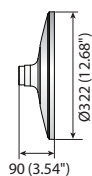

Dimensions

Unit : mm (inch)

					
	SBP-301HM3	SBP-301HM4	SBP-301HM5	SBP-122HM SBP-122HMW	SBP-201HM SBP-201HMW
Color	Ivory	Ivory	Ivory	Ivory / White	Ivory / White
Material	Aluminum	Aluminum	Aluminum	Aluminum	Aluminum
Product Dimensions	Ø155.1 x 55.0mm (Ø6.11" x 2.17")	Ø137.0 x 47.0mm (Ø5.39" x 1.85")	Ø144.0 x 51.0mm (Ø5.67" x 2.01")	Ø128.2 x 47.0mm (Ø5.05" x 1.85")	Ø205.9 x 75.0mm (Ø8.11" x 2.95")
Pipe Thread	1.5" NPT	1-1/2" PF	1.5" NPT	1-1/2" PF	1-1/2" PF
Weight	270g(0.60 lb)	165g(0.36 lb)	197g(0.43 lb)	159g(0.35 lb)	496g(1.09 lb)

Dimensions

Unit : mm (inch)

* You can find applicable models with accessory selector www.hanwha-security.com/en/products/accessory-selector/

* The latest product information / specification can be found at hanwha-security.com

* Design and specifications are subject to change without notice.

* Wisenet is the proprietary brand of Hanwha Techwin formerly known as Samsung Techwin.

Hanging Mounts

				
	SBP-317HM	SBP-329HM	SBP-168HM	SBP-276HM
Materials	Aluminum	Aluminum	Aluminum	Aluminum
Dimensions (WxHxD)	Ø322 x 90mm (Ø12.68" x 3.54")	Ø336 x 101.5mm (Ø13.23" x 3.99")	Ø191.3 x 124.1mm (Ø7.53" x 4.89")	Ø276.0 x 90.0mm (Ø10.86" x 3.54")
Weight	980g (2.15 lb)	1,182g (2.60 lb)	770g (1.69 lb)	830g (1.83 lb)
Color	Ivory	Ivory	Ivory	Ivory

Dimensions

Unit : mm (inch)

SBP-317HM

SBP-329HM

SBP-168HM

SBP-276HM