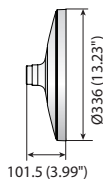

Dimensions

Unit : mm (inch)

					
	SBP-301HM3	SBP-301HM4	SBP-301HM5	SBP-122HM SBP-122HMW	SBP-201HM SBP-201HMW
Color	Ivory	Ivory	Ivory	Ivory / White	Ivory / White
Material	Aluminum	Aluminum	Aluminum	Aluminum	Aluminum
Product Dimensions	Ø155.1 x 55.0mm (Ø6.11" x 2.17")	Ø137.0 x 47.0mm (Ø5.39" x 1.85")	Ø144.0 x 51.0mm (Ø5.67" x 2.01")	Ø128.2 x 47.0mm (Ø5.05" x 1.85")	Ø205.9 x 75.0mm (Ø8.11" x 2.95")
Pipe Thread	1.5" NPT	1-1/2" PF	1.5" NPT	1-1/2" PF	1-1/2" PF
Weight	270g(0.60 lb)	165g(0.36 lb)	197g(0.43 lb)	159g(0.35 lb)	496g(1.09 lb)

Dimensions

Unit : mm (inch)

* You can find applicable models with accessory selector www.hanwha-security.com/en/products/accessory-selector/

* The latest product information / specification can be found at hanwha-security.com

* Design and specifications are subject to change without notice.

* Wisenet is the proprietary brand of Hanwha Techwin formerly known as Samsung Techwin.

Hanging Mounts

				
	SBP-317HM	SBP-329HM	SBP-168HM	SBP-276HM
Materials	Aluminum	Aluminum	Aluminum	Aluminum
Dimensions (WxHxD)	Ø322 x 90mm (Ø12.68" x 3.54")	Ø336 x 101.5mm (Ø13.23" x 3.99")	Ø191.3 x 124.1mm (Ø7.53" x 4.89")	Ø276.0 x 90.0mm (Ø10.86" x 3.54")
Weight	980g (2.15 lb)	1,182g (2.60 lb)	770g (1.69 lb)	830g (1.83 lb)
Color	Ivory	Ivory	Ivory	Ivory

Dimensions

Unit : mm (inch)

SBP-317HM

SBP-329HM

SBP-168HM

SBP-276HM