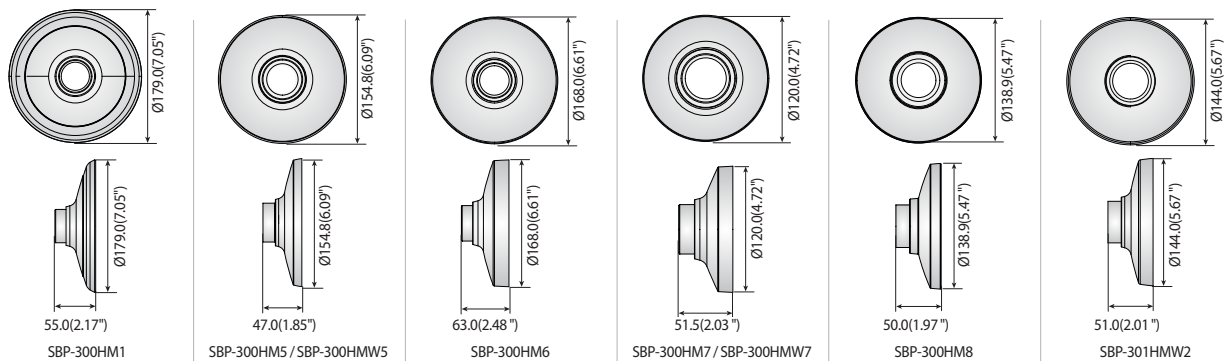

# Hanging Mounts

						
	<b>SBP-300HM1</b>	<b>SBP-300HM5 SBP-300HMW5</b>	<b>SBP-300HM6</b>	<b>SBP-300HM7 SBP-300HMW7</b>	<b>SBP-300HM8</b>	<b>SBP-301HMW2</b>
Color	Ivory	Ivory / White	Ivory	Ivory / White	Ivory	Ivory / White
Material	Aluminum	Aluminum	Aluminum	Aluminum	Aluminum	Aluminum
Dimensions	Ø179.0 x 55.0mm (Ø7.05" x 2.17")	Ø154.8 x 47.0mm (Ø6.09" x 1.85")	Ø168.0 x 63.0mm (Ø6.61" x 2.48")	Ø120.0 x 51.5mm (Ø4.72" x 2.03")	Ø138.9 x 50.0 (Ø5.47" x 1.97")	Ø144.0 x 51.0mm (Ø5.67" x 2.01")
Pipe Thread	1-1/2" PF	1-1/2" PF	1-1/2" PF	1-1/2" PF	1-1/2" PF	1.5" NPT
Weight	470g(1.04lb)	200g(0.44 lb)	307g(0.68 lb)	145g(0.32 lb)	178g(0.39 lb)	197g(0.43 lb)

## Dimensions

Unit : mm (inch)

					
	<b>SBP-301HM3</b>	<b>SBP-301HM4</b>	<b>SBP-301HM5</b>	<b>SBP-122HM SBP-122HMW</b>	<b>SBP-201HM SBP-201HMW</b>
Color	Ivory	Ivory	Ivory	Ivory / White	Ivory / White
Material	Aluminum	Aluminum	Aluminum	Aluminum	Aluminum
Dimensions	Ø155.1 x 55.0mm (Ø6.11" x 2.17")	Ø137.0 x 47.0mm (Ø5.39" x 1.85")	Ø144.0 x 51.0mm (Ø5.67" x 2.01")	Ø128.2 x 47.0mm (Ø5.05" x 1.85")	Ø205.9 x 75.0mm (Ø8.11" x 2.95")
Pipe Thread	1.5" NPT	1-1/2" PF	1.5" NPT	1-1/2" PF	1-1/2" PF
Weight	270g(0.60 lb)	165g(0.36 lb)	197g(0.43 lb)	159g(0.35 lb)	496g(1.09 lb)

## Dimensions

Unit : mm (inch)

\* You can find applicable models with accessory selector [www.hanwha-security.com/en/products/accessory-selector/](http://www.hanwha-security.com/en/products/accessory-selector/)

# Hanging Mounts

				
	<b>SBP-317HM</b>	<b>SBP-329HM</b>	<b>SBP-168HM</b>	<b>SBP-276HM</b>
Color	Ivory	Ivory	Ivory	Ivory
Material	Aluminum	Aluminum	Aluminum	Aluminum
Dimensions (WxHxD)	Ø322 x 90mm (Ø12.68" x 3.54")	Ø336 x 101.5mm (Ø13.23" x 3.99")	Ø191.3 x 124.1mm (Ø7.53" x 4.89")	Ø276.0 x 90.0mm (Ø10.86" x 3.54")
Pipe Thread	1-1/2" PF	1-1/2" PF	1-1/2" PF	1-1/2" PF
Weight	980g (2.15 lb)	1,182g (2.60 lb)	770g (1.69 lb)	830g (1.83 lb)