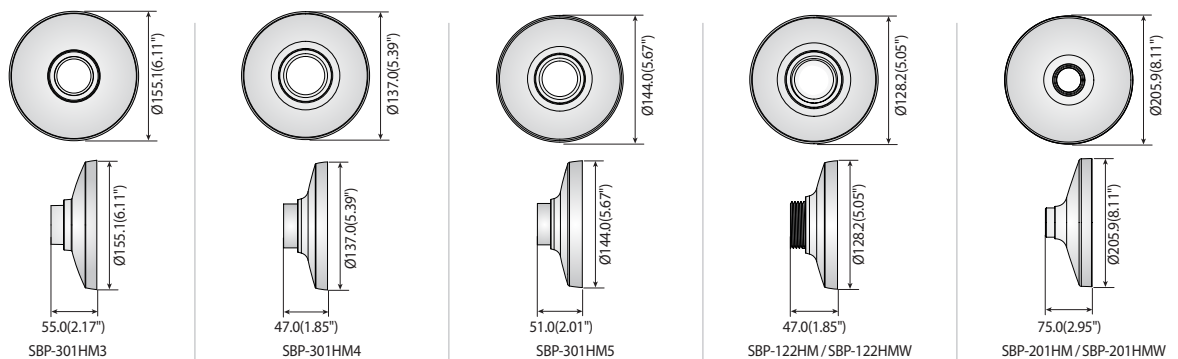

# Hanging Mounts

						
	<b>SBP-300HM1</b>	<b>SBP-300HM5 SBP-300HMW5</b>	<b>SBP-300HM6</b>	<b>SBP-300HM7 SBP-300HMW7</b>	<b>SBP-300HM8</b>	<b>SBP-301HMW2</b>
Color	Ivory	Ivory / White	Ivory	Ivory / White	Ivory	Ivory / White
Material	Aluminum	Aluminum	Aluminum	Aluminum	Aluminum	Aluminum
Dimensions	Ø179.0 x 55.0mm (Ø7.05" x 2.17")	Ø154.8 x 47.0mm (Ø6.09" x 1.85")	Ø168.0 x 63.0mm (Ø6.61" x 2.48")	Ø120.0 x 51.5mm (Ø4.72" x 2.03")	Ø138.9 x 50.0 (Ø5.47" x 1.97")	Ø144.0 x 51.0mm (Ø5.67" x 2.01")
Pipe Thread	1-1/2" PF	1-1/2" PF	1-1/2" PF	1-1/2" PF	1-1/2" PF	1.5" NPT
Weight	470g(1.04lb)	200g(0.44 lb)	307g(0.68 lb)	145g(0.32 lb)	178g(0.39 lb)	197g(0.43 lb)

## Dimensions

Unit : mm (inch)

					
	<b>SBP-301HM3</b>	<b>SBP-301HM4</b>	<b>SBP-301HM5</b>	<b>SBP-122HM SBP-122HMW</b>	<b>SBP-201HM SBP-201HMW</b>
Color	Ivory	Ivory	Ivory	Ivory / White	Ivory / White
Material	Aluminum	Aluminum	Aluminum	Aluminum	Aluminum
Dimensions	Ø155.1 x 55.0mm (Ø6.11" x 2.17")	Ø137.0 x 47.0mm (Ø5.39" x 1.85")	Ø144.0 x 51.0mm (Ø5.67" x 2.01")	Ø128.2 x 47.0mm (Ø5.05" x 1.85")	Ø205.9 x 75.0mm (Ø8.11" x 2.95")
Pipe Thread	1.5" NPT	1-1/2" PF	1.5" NPT	1-1/2" PF	1-1/2" PF
Weight	270g(0.60 lb)	165g(0.36 lb)	197g(0.43 lb)	159g(0.35 lb)	496g(1.09 lb)

## Dimensions

Unit : mm (inch)

\* You can find applicable models with accessory selector [www.hanwha-security.com/en/products/accessory-selector/](http://www.hanwha-security.com/en/products/accessory-selector/)

# Hanging Mounts

				
	<b>SBP-317HM</b>	<b>SBP-329HM</b>	<b>SBP-168HM</b>	<b>SBP-276HM</b>
Color	Ivory	Ivory	Ivory	Ivory
Material	Aluminum	Aluminum	Aluminum	Aluminum
Dimensions (WxHxD)	Ø322 x 90mm (Ø12.68" x 3.54")	Ø336 x 101.5mm (Ø13.23" x 3.99")	Ø191.3 x 124.1mm (Ø7.53" x 4.89")	Ø276.0 x 90.0mm (Ø10.86" x 3.54")
Pipe Thread	1-1/2" PF	1-1/2" PF	1-1/2" PF	1-1/2" PF
Weight	980g (2.15 lb)	1,182g (2.60 lb)	770g (1.69 lb)	830g (1.83 lb)