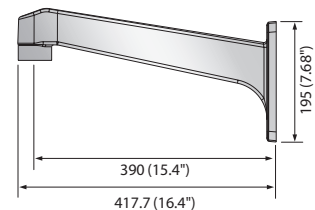

# Dome Mounts

			
	Wall Mount	Wall Mount	Wall Mount
	<b>SBP-137WM</b>	<b>SBP-137WM1</b>	<b>SBP-390WM</b>
Materials	Aluminum / Plastic	Aluminum / Plastic	Aluminum
Dimensions (WxHxD)	148.5 x 104.5 x 178.2mm (5.84" x 4.11" x 7.01")	148.5 x 104.5 x 178.2mm (5.84" x 4.11" x 7.01")	150 x 216 X 417mm (5.84" x 4.11" x 7.01")
Pipe Thread	-	-	1 1/2" PF
Weight	440g (0.97 lb)	550g (1.21 lb) * included gang plate	1,650g (1.21 lb)
Color	Ivory	Ivory	Ivory
Applicable Model	QNV-6010R/6020R/6030R/6070R/ 7010R/7020R/7030R/7080R XNP-6040H XNV-6010/6020/8020R/8030R/8040R HCV-6080R/6070R/7010R/7020R/7030R/7070R SNV-L5083R/L6083R SCV-5082/5082R/5083/5083R/5085/6023R/6083R	QNV-6010R/6020R/6030R/6070R/ 7010R/7020R/7030R/7080R XNP-6040H XNV-6010/6020/8020R/8030R/8040R HCV-6080R/6070R/7010R/7020R/7030R/7070R SNV-L5083R/L6083R SCV-5082/5082R/5083/5083R/5085/6023R/6083R	PNM-9081VQ/9080VQ/9020V/ all Wisenet PTZ cameras

## Dimensions

Unit : mm (inch)

SBP-137WM

SBP-137WM1

SBP-390WM