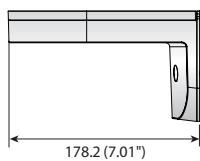

# Dome Mounts

			
	Wall Mount	Wall Mount	Wall Mount
	<b>SBP-137WM</b>	<b>SBP-137WM1</b>	<b>SBP-390WM</b>
Materials	Aluminum / Plastic	Aluminum / Plastic	Aluminum
Dimensions (WxHxD)	148.5 x 104.5 x 178.2mm (5.84" x 4.11" x 7.01")	148.5 x 104.5 x 178.2mm (5.84" x 4.11" x 7.01")	150 x 216 X 417mm (5.84" x 4.11" x 7.01")
Pipe Thread	-	-	1 1/2" PF
Weight	440g (0.97 lb)	550g (1.21 lb) * included gang plate	1,650g (1.21 lb)
Color	Ivory	Ivory	Ivory
Applicable Model	QNV-6010R/6020R/6030R/6070R/ 7010R/7020R/7030R/7080R XNP-6040H XNV-6010/6020/8020R/8030R/8040R HCV-6080R/6070R/7010R/7020R/7030R/7070R SNV-L5083R/L6083R SCV-5082/5082R/5083/5083R/5085/6023R/6083R	QNV-6010R/6020R/6030R/6070R/ 7010R/7020R/7030R/7080R XNP-6040H XNV-6010/6020/8020R/8030R/8040R HCV-6080R/6070R/7010R/7020R/7030R/7070R SNV-L5083R/L6083R SCV-5082/5082R/5083/5083R/5085/6023R/6083R	PNM-9081VQ/9080VQ/9020V/ all Wisenet PTZ cameras

## Dimensions

Unit : mm (inch)

SBP-137WM

SBP-137WM1

SBP-390WM