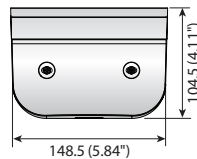

# Dome Mounts

			
	Wall Mount	Wall Mount	Wall Mount
	<b>SBP-137WM</b>	<b>SBP-137WM1</b>	<b>SBP-390WM</b>
Materials	Aluminum / Plastic	Aluminum / Plastic	Aluminum
Dimensions (WxHxD)	148.5 x 104.5 x 178.2mm (5.84" x 4.11" x 7.01")	148.5 x 104.5 x 178.2mm (5.84" x 4.11" x 7.01")	150 x 216 X 417mm (5.84" x 4.11" x 7.01")
Pipe Thread	-	-	1 1/2" PF
Weight	440g (0.97 lb)	550g (1.21 lb) * included gang plate	1,650g (1.21 lb)
Color	Ivory	Ivory	Ivory
Applicable Model	QNV-6010R/6020R/6030R/6070R/ 7010R/7020R/7030R/7080R XNP-6040H XNV-6010/6020/8020R/8030R/8040R HCV-6080R/6070R/7010R/7020R/7030R/7070R SNV-L5083R/L6083R SCV-5082/5082R/5083/5083R/5085/6023R/6083R	QNV-6010R/6020R/6030R/6070R/ 7010R/7020R/7030R/7080R XNP-6040H XNV-6010/6020/8020R/8030R/8040R HCV-6080R/6070R/7010R/7020R/7030R/7070R SNV-L5083R/L6083R SCV-5082/5082R/5083/5083R/5085/6023R/6083R	PNM-9081VQ/9080VQ/9020V/ all Wisenet PTZ cameras

## Dimensions

Unit : mm (inch)

SBP-137WM

SBP-137WM1

SBP-390WM