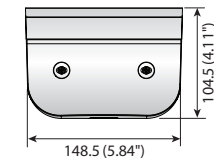

# Dome Mounts

			
	Wall Mount	Wall Mount	Wall Mount
	<b>SBP-137WM</b>	<b>SBP-137WM1</b>	<b>SBP-390WM</b>
Materials	Aluminum / Plastic	Aluminum / Plastic	Aluminum
Dimensions (WxHxD)	148.5 x 104.5 x 178.2mm (5.84" x 4.11" x 7.01")	148.5 x 104.5 x 178.2mm (5.84" x 4.11" x 7.01")	150 x 216 X 417mm (5.84" x 4.11" x 7.01")
Pipe Thread	-	-	1 1/2" PF
Weight	440g (0.97 lb)	550g (1.21 lb) * included gang plate	1,650g (1.21 lb)
Color	Ivory	Ivory	Ivory
Applicable Model	QNV-6010R/6020R/6030R/6070R/ 7010R/7020R/7030R/7080R XNP-6040H XNV-6010/6020/8020R/8030R/8040R HCV-6080R/6070R/7010R/7020R/7030R/7070R SNV-L5083R/L6083R SCV-5082/5082R/5083/5083R/5085/6023R/6083R	QNV-6010R/6020R/6030R/6070R/ 7010R/7020R/7030R/7080R XNP-6040H XNV-6010/6020/8020R/8030R/8040R HCV-6080R/6070R/7010R/7020R/7030R/7070R SNV-L5083R/L6083R SCV-5082/5082R/5083/5083R/5085/6023R/6083R	PNM-9081VQ/9080VQ/9020V/ all Wisenet PTZ cameras

## Dimensions

Unit : mm (inch)

SBP-137WM

SBP-137WM1

SBP-390WM