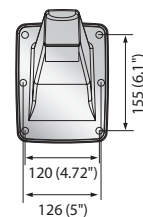

# Dome Mounts

			
	Wall Mount	Wall Mount	Wall Mount
	<b>SBP-137WM</b>	<b>SBP-137WM1</b>	<b>SBP-390WM</b>
Materials	Aluminum / Plastic	Aluminum / Plastic	Aluminum
Dimensions (WxHxD)	148.5 x 104.5 x 178.2mm (5.84" x 4.11" x 7.01")	148.5 x 104.5 x 178.2mm (5.84" x 4.11" x 7.01")	150 x 216 X 417mm (5.84" x 4.11" x 7.01")
Pipe Thread	-	-	1 1/2" PF
Weight	440g (0.97 lb)	550g (1.21 lb) * included gang plate	1,650g (1.21 lb)
Color	Ivory	Ivory	Ivory
Applicable Model	QNV-6010R/6020R/6030R/6070R/ 7010R/7020R/7030R/7080R XNP-6040H XNV-6010/6020/8020R/8030R/8040R HCV-6080R/6070R/7010R/7020R/7030R/7070R SNV-L5083R/L6083R SCV-5082/5082R/5083/5083R/5085/6023R/6083R	QNV-6010R/6020R/6030R/6070R/ 7010R/7020R/7030R/7080R XNP-6040H XNV-6010/6020/8020R/8030R/8040R HCV-6080R/6070R/7010R/7020R/7030R/7070R SNV-L5083R/L6083R SCV-5082/5082R/5083/5083R/5085/6023R/6083R	PNM-9081VQ/9080VQ/9020V/ all Wisenet PTZ cameras

## Dimensions

Unit : mm (inch)

SBP-137WM

SBP-137WM1

SBP-390WM