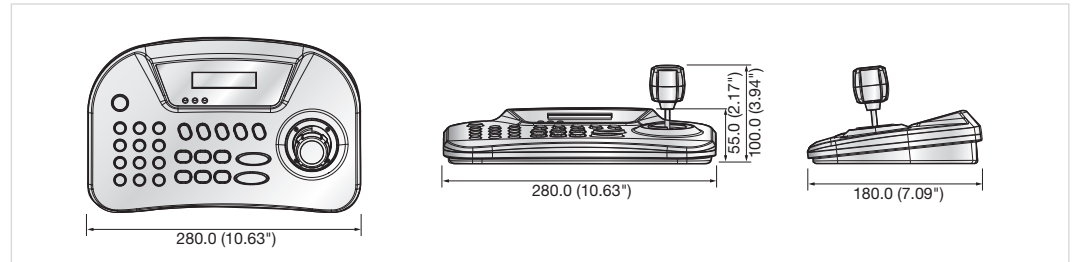

Dimensions

Unit : mm (inch)