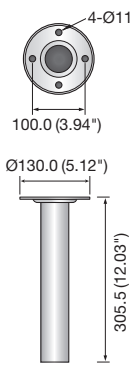

* The latest product information / specification can be found at www.samsungsecurity.com

Dimensions

Unit : mm (inch)

SBP-300CM