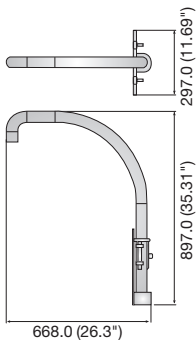

PTZ/Dome Mounts