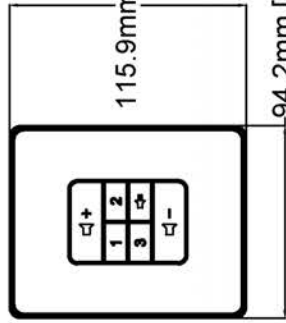

AXIS C8310 Volume Controller

www.axis.com

Revision	v.01	Revision date	2023-08-24
Paper size	A4	Release date	2023-08-24
Created by	MF	Scale	1:3

© 2023 Axis Communications

AXIS C8310 Volume Controller with Wallframe