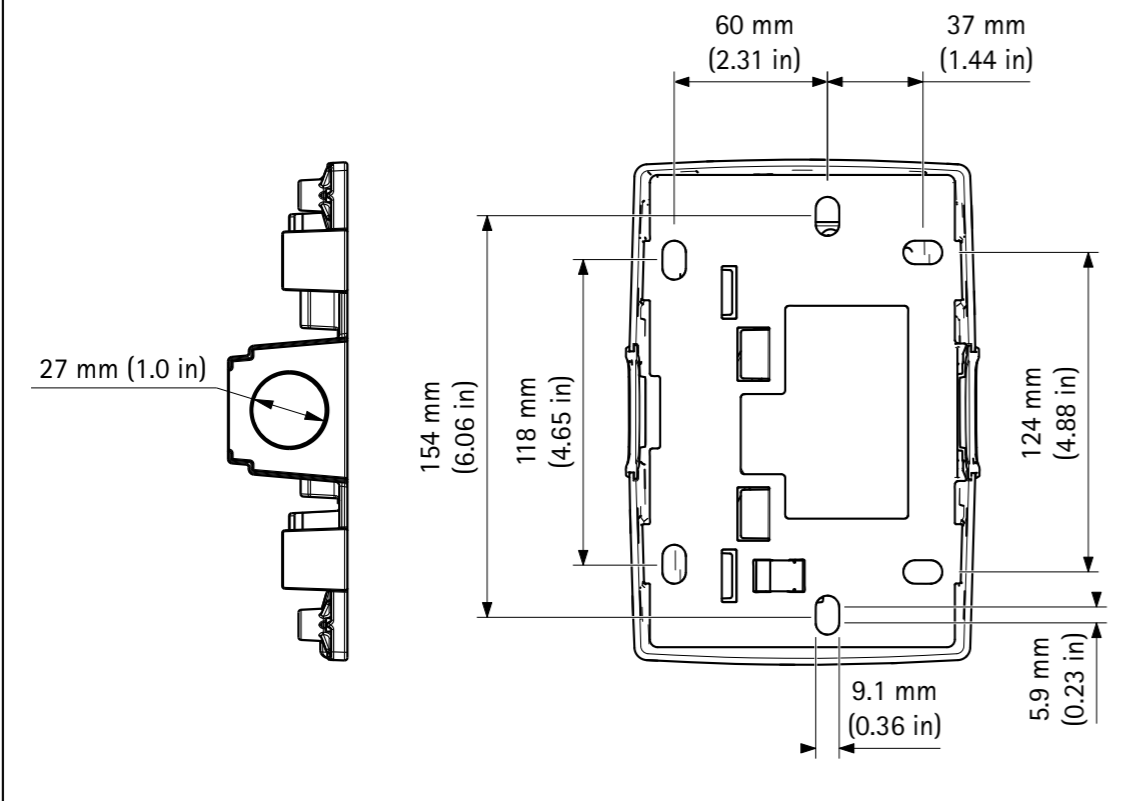

Detailed measurements, back

AXIS T91B63 Ceiling Mount

07 MAY, 2013