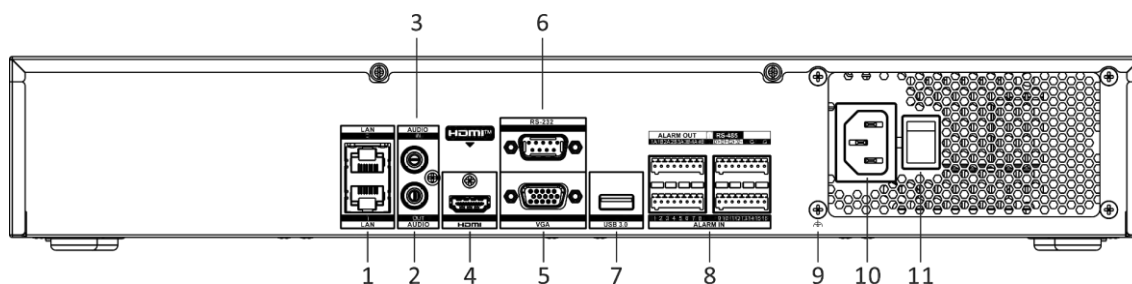

Auxiliary Interface	
SATA	4 SATA interfaces
Capacity	Up to 10 TB capacity for each HDD
Serial Interface	2 RS-485 (half-duplex), 1 RS-232
Alarm In/Out	16/4 (16/9 is optional)
USB Interface	Front panel: 2 × USB 2.0; Rear panel: 1 × USB 3.0
Ctrl 12V	N/A (optional to support)
DC 12V	N/A (optional to support)
General	
Power Supply	100 to 240 VAC, 50 to 60Hz
Consumption	≤ 20 W (without HDD)
Working Temperature	-10 °C to 55 °C (14 °F to 131 °F)
Working Humidity	10 to 90 %
Dimension (W × D × H)	445 × 400 × 75 mm (17.5"× 15.7" × 3.0")
Weight	≤ 5 kg (without HDD, 11 lb.)
Certification	
FCC	Part 15 Subpart B, ANSI C63.4-2014
CE	EN 55032: 2015, EN 61000-3-2, EN 61000-3-3, EN 50130-4, EN 55035: 2017

Dimension

scale/1:1;Unit/mm

Physical Interface

No.	Description	No.	Description
1	LAN 1 and LAN 2 interfaces	7	USB 3.0 interface
2	Audio in	8	Alarm in, alarm out and RS-485
3	Audio out	9	GND
4	HDMI interface	10	Power supply
5	VGA interface	11	Power switch
6	RS-232 serial interface		