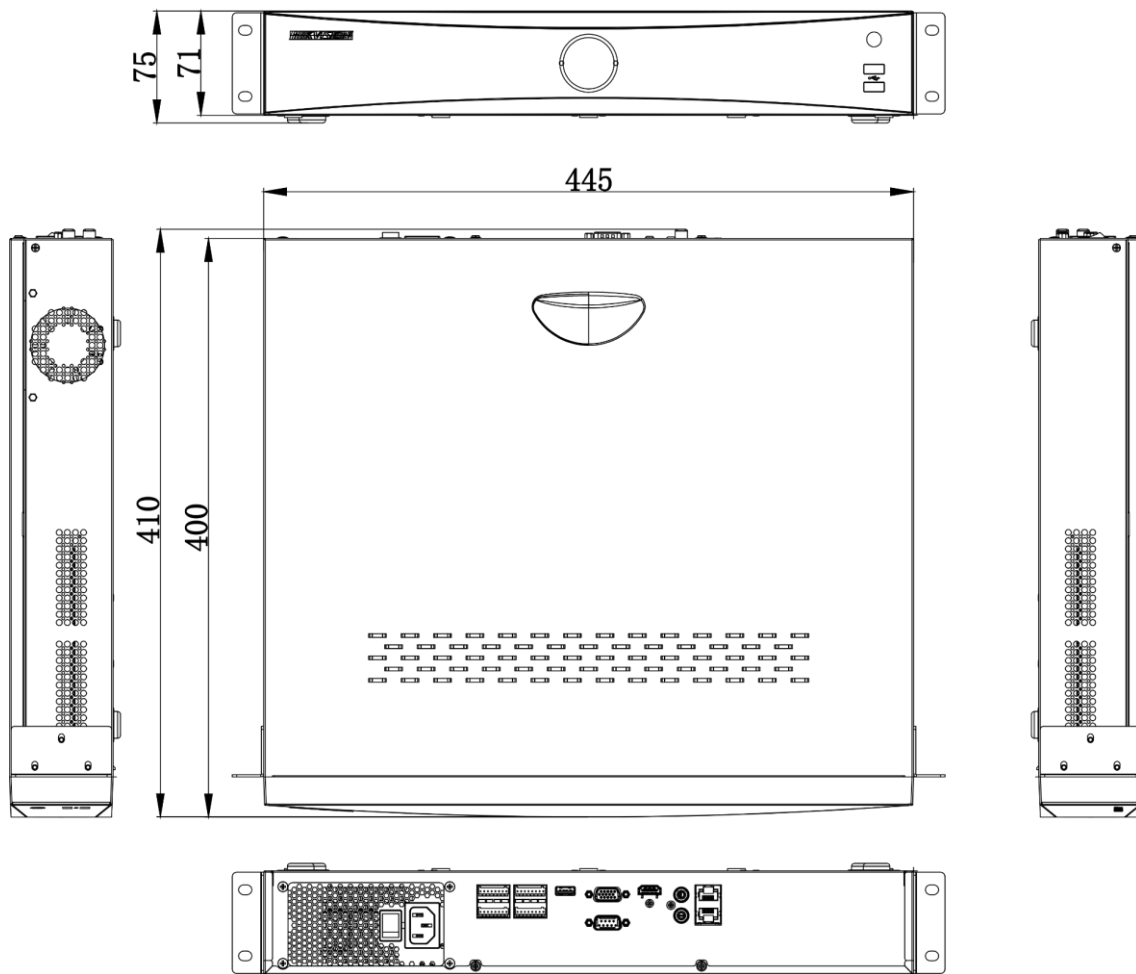

Auxiliary Interface	
SATA	4 SATA interfaces
Capacity	Up to 10 TB capacity for each HDD
Serial Interface	2 RS-485 (half-duplex), 1 RS-232
Alarm In/Out	16/4 (16/9 is optional)
USB Interface	Front panel: 2 × USB 2.0; Rear panel: 1 × USB 3.0
Ctrl 12V	N/A (optional to support)
DC 12V	N/A (optional to support)
General	
Power Supply	100 to 240 VAC, 50 to 60Hz
Consumption	≤ 20 W (without HDD)
Working Temperature	-10 °C to 55 °C (14 °F to 131 °F)
Working Humidity	10 to 90 %
Dimension (W × D × H)	445 × 400 × 75 mm (17.5"× 15.7" × 3.0")
Weight	≤ 5 kg (without HDD, 11 lb.)
Certification	
FCC	Part 15 Subpart B, ANSI C63.4-2014
CE	EN 55032: 2015, EN 61000-3-2, EN 61000-3-3, EN 50130-4, EN 55035: 2017

Dimension

scale/1:1;Unit/mm

Physical Interface

No.	Description	No.	Description
1	LAN 1 and LAN 2 interfaces	7	USB 3.0 interface
2	Audio in	8	Alarm in, alarm out and RS-485
3	Audio out	9	GND
4	HDMI interface	10	Power supply
5	VGA interface	11	Power switch
6	RS-232 serial interface		