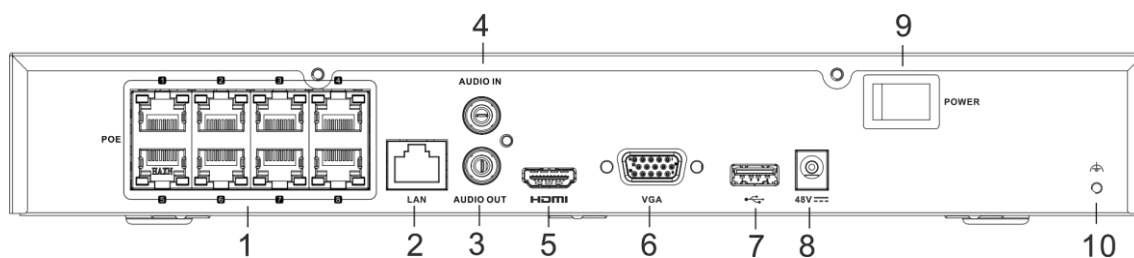

PoE	
Interface	8, RJ-45 10/100 Mbps self-adaptive Ethernet interface
Power	≤ 75 W
Standard	IEEE 802.3af/at
Auxiliary Interface	
SATA	1 SATA interface
Capacity	Up to 10 TB capacity for each HDD
USB Interface	Front panel: 1 × USB 2.0; Rear panel: 1 × USB 2.0
Alarm In/Out	N/A (4/1 is optional)
General	
Power Supply	48 VDC, 1.875 A
Consumption	≤ 10 W (without HDD, and PoE off)
Working Temperature	-10 °C to 55 °C (14 °F to 131 °F)
Working Humidity	10% to 90%
Dimension (W × D × H)	320 mm × 240 mm × 48 mm (12.6"× 9.4" × 1.9")
Weight	≤ 1 kg (without HDD, 2.2 lb.)
Certification	
FCC	Part 15 Subpart B, ANSI C63.4-2014
CE	EN 55032: 2015, EN 61000-3-2, EN 61000-3-3, EN 50130-4, EN 55035: 2017

Dimension

Physical Interface

No.	Description	No.	Description
1	Network interfaces with PoE function	6	VGA Interface
2	LAN network interface	7	USB interface
3	AUDIO OUT	8	Power supply
4	AUDIO IN	9	Power switch
5	HDMI interface	10	GND