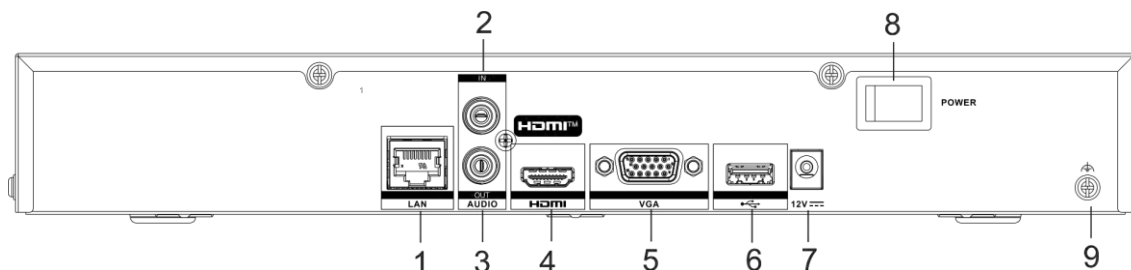

Auxiliary Interface	
SATA	1 SATA interface
Capacity	Up to 10 TB capacity for each HDD
USB Interface	Front panel: 1 × USB 2.0; Rear panel: 1 × USB 2.0
Alarm In/Out	N/A (4/1 is optional)
General	
Power Supply	12 VDC, 1.5 A
Consumption	≤ 10 W (without HDD)
Working Temperature	-10 °C to 55 °C (14 °F to 131 °F)
Working Humidity	10% to 90%
Dimension (W × D × H)	320 mm × 240 mm × 48 mm (12.6"× 9.4" × 1.9")
Weight	≤ 1 kg (without HDD, 2.2 lb.)
Certification	
FCC	Part 15 Subpart B, ANSI C63.4-2014
CE	EN 55032: 2015, EN 61000-3-2, EN 61000-3-3, EN 50130-4, EN 55035: 2017

Dimension

scale/1:1;Unit/mm

Physical Interface

No.	Description	No.	Description
1	LAN network interface	6	USB interface
2	AUDIO IN	7	Power supply
3	AUDIO OUT	8	Power switch
4	HDMI interface	9	GND
5	VGA interface		