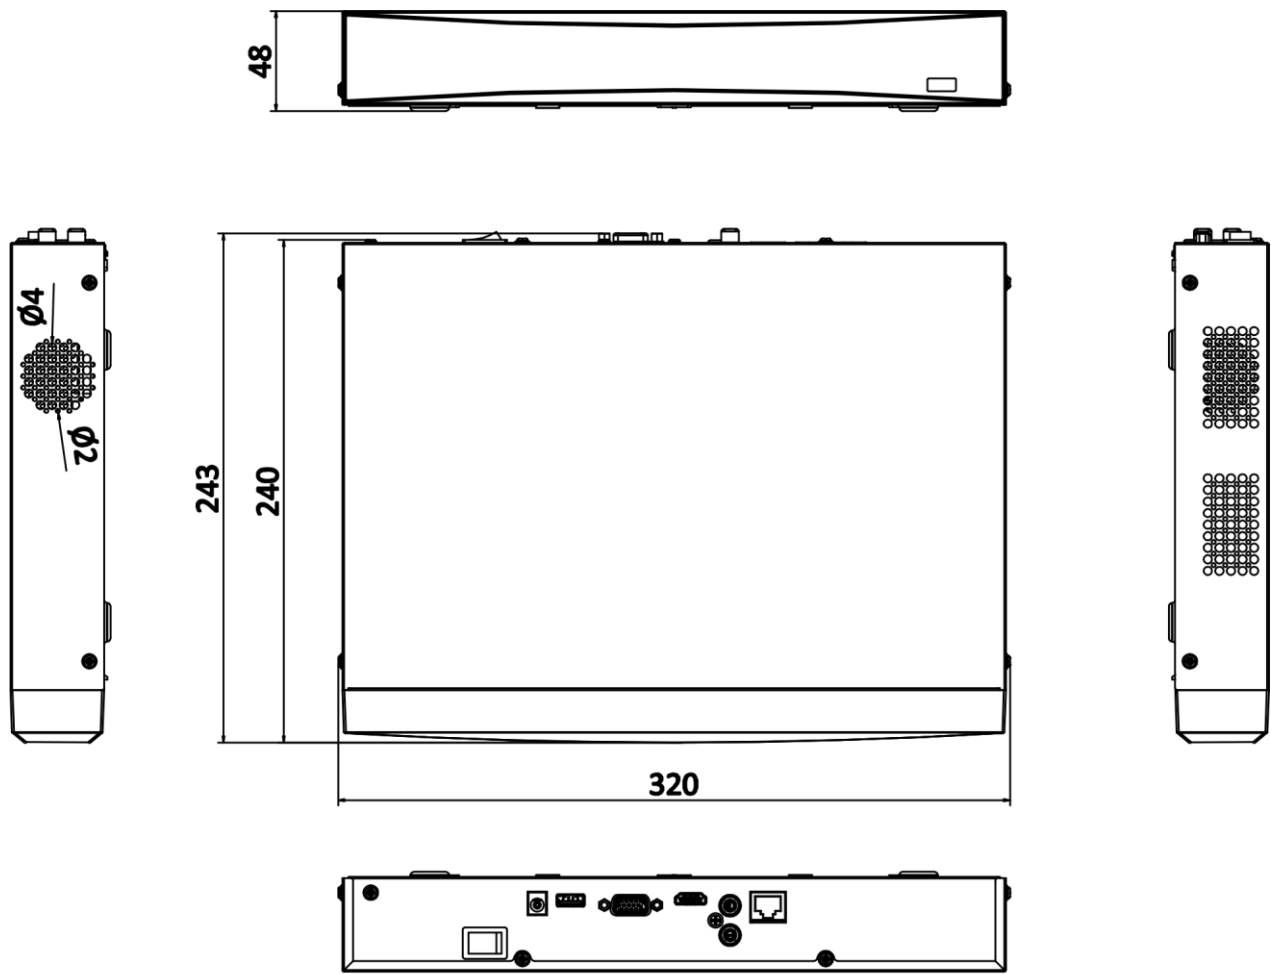

Auxiliary Interface	
SATA	1 SATA interface
Capacity	Up to 10 TB capacity for each HDD
USB Interface	Front panel: 1 × USB 2.0; Rear panel: 1 × USB 2.0
Alarm In/Out	N/A (4/1 is optional)
General	
Power Supply	12 VDC, 1.5 A
Consumption	≤ 10 W (without HDD)
Working Temperature	-10 °C to 55 °C (14 °F to 131 °F)
Working Humidity	10% to 90%
Dimension (W × D × H)	320 mm × 240 mm × 48 mm (12.6"× 9.4" × 1.9")
Weight	≤ 1 kg (without HDD, 2.2 lb.)
Certification	
FCC	Part 15 Subpart B, ANSI C63.4-2014
CE	EN 55032: 2015, EN 61000-3-2, EN 61000-3-3, EN 50130-4, EN 55035: 2017

Dimension

scale/1:1;Unit/mm

Physical Interface

No.	Description	No.	Description
1	LAN network interface	6	USB interface
2	AUDIO IN	7	Power supply
3	AUDIO OUT	8	Power switch
4	HDMI interface	9	GND
5	VGA interface		