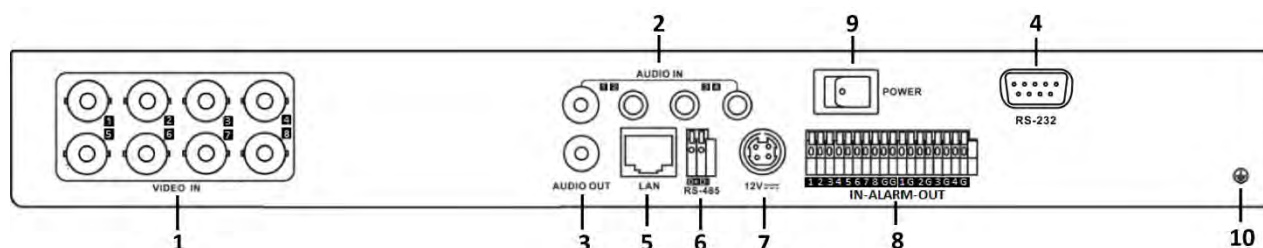

Physical Interfaces

NOTE

The rear panel of DS-6704/6716HUHI-K provides 4/16 video input interfaces.

Index	Description	Index	Description
1	VIDEO IN	6	RS-485 Serial Interface
2	AUDIO IN, RCA Connector	7	12 VDC Power Input
3	AUDIO OUT, RCA Connector	8	Alarm In/Out
4	RS-232 Serial Interface	9	Power Switch
5	LAN Network Interface	10	GND