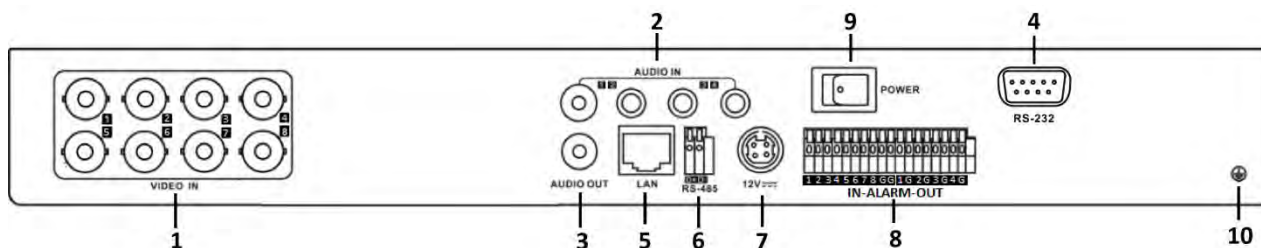

Physical Interfaces

NOTE

The rear panel of DS-6704/6716HUHI-K provides 4/16 video input interfaces.

Index	Description	Index	Description
1	VIDEO IN	6	RS-485 Serial Interface
2	AUDIO IN, RCA Connector	7	12 VDC Power Input
3	AUDIO OUT, RCA Connector	8	Alarm In/Out
4	RS-232 Serial Interface	9	Power Switch
5	LAN Network Interface	10	GND