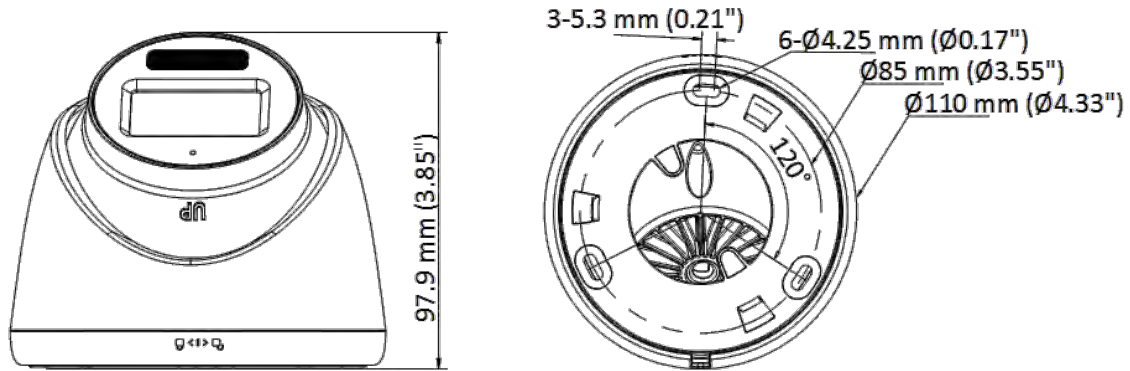

## ▪ Specification

Camera	
Image Sensor	4K CMOS
Max. Resolution	3840 (H) × 2160 (V)
Min. Illumination	0.01 Lux @ (F1.6, AGC ON), 0 Lux with IR
Shutter Time	PAL: 1/12.5 s to 1/50, 000 s NTSC: 1/15 s to 1/50, 000 s
Day & Night	ICR
Angle Adjustment	Pan: 0 to 360°, Tilt: 0 to 75°, Rotation: 0 to 360°
Signal System	PAL/NTSC
Lens	
Lens Type	2.8 mm and 3.6 mm fixed focal lens
Focal Length & FOV	2.8 mm, horizontal FOV: 108°, vertical FOV: 59°, diagonal FOV: 127° 3.6 mm, horizontal FOV: 88°, vertical FOV: 44°, diagonal FOV: 105°
Lens Mount	M12
Illuminator	
Supplement Light Type	White Light,IR
Supplement Light Range	IR : Up to 40 m White Light : Up to 20 m
Image	
Image Settings	Brightness, Sharpness, Smart IR
Frame Rate	TVI: 8 MP @12.5 fps, 8 MP @15 fps, 4 MP @25 fps, 4 MP @30fps, 2 MP @25 fps, 2 MP @30 fps AHD: 8MP@15fps CVI: 8MP@12.5fps, 8MP@15fps CVBS: PAL/NTSC
Day/Night Mode	Auto/Color/BW (Black and White)
Wide Dynamic Range (WDR)	Digital WDR
Image Enhancement	DWDR/BLC/HLC/Global
White Balance	Auto/Manual
AGC	Yes
Interface	
Video Output	Switchable TVI/AHD/CVI/CVBS
General	
Power	12 VDC ± 25%, 0.4 A, max. 4.8 W,*You are recommended to use one power adapter to supply the power for one camera.
Material	Body: Metal Enclosure: Plastic
Dimension	97.9 mm × Ø110 mm (3.85" × Ø4.33")
Weight	Approx. 340 g (0.75 lb.)
Operating Condition	-40 °C to 60 °C (-40 °F to 140 °F), humidity: 90% or less (non-condensation)
Communication	HIKVISION-C
Language	English
Approval	
Protection	IP67

▪ **Available Model**

DS-2CE78U0T-LF(2.8mm)

DS-2CE78U0T-LF(3.6mm)

▪ **Dimension**

▪ **Accessory**

▪ **Optional**

DS-1272ZJ-110-TRS Wall mount	DS-1275ZJ-SUS Vertical pole mount	DS-1276ZJ-SUS Corner mount	DS-1280ZJ-S Junction box	DS-1281ZJ-S Inclined ceiling mount
				
				