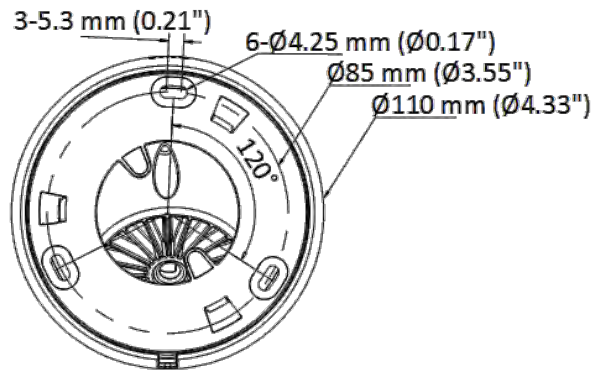

▪ Specification

Camera	
Image Sensor	2 MP CMOS
Max. Resolution	1920 (H) × 1080 (V)
Min. Illumination	0.01 Lux @ (F1.6, AGC ON), 0 Lux with IR
Shutter Time	PAL: 1/25 s to 1/50,000 s; NTSC: 1/30 s to 1/50,000 s
Day & Night	ICR
Angle Adjustment	Pan: 0 to 360°, Tilt: 0 to 75°, Rotation: 0 to 360°
Signal System	PAL/NTSC
Lens	
Lens Type	Fixed focal lens, 2.8 mm and 3.6 mm optional
Focal Length & FOV	2.8 mm, horizontal FOV: 100°, vertical FOV: 55°, diagonal FOV: 116° 3.6 mm, horizontal FOV: 80°, vertical FOV: 43°, diagonal FOV: 95°
Lens Mount	M12
Illuminator	
Supplement Light Type	White Light, IR
Supplement Light Range	IR : Up to 40 m White Light : Up to 20 m
Image	
Image Settings	Brightness, Sharpness, Smart IR
Frame Rate	TVI: 1080P@30fps, 1080P@25fps AHD: 1080P@30fps, 1080P@25fps CVI: 1080P@30fps, 1080P@25fps CVBS: PAL/NTSC
Day/Night Mode	Auto/Color/BW (Black and White)
Wide Dynamic Range (WDR)	Digital WDR
Image Enhancement	DWDR/BLC/HLC/Global
White Balance	Auto/Manual
AGC	Yes
Interface	
Video Output	Switchable TVI/AHD/CVI/CVBS
Built-in Microphone	Yes
General	
Material	Body: Metal Enclosure: Metal
Dimension	97.9 mm × Ø110 mm (3.85" × Ø4.33")
Weight	Approx. 340 g (0.75 lb.)
Operating Condition	-40 °C to 60 °C (-40 °F to 140 °F). Humidity: 90% or less (non-condensation)
Communication	HIKVISION-C
Language	English
Power Supply	12 VDC ± 25% *You are recommended to use one power adapter to supply the power for one camera.
Consumption	Max. 3.5 W

Approval

Protection	IP67
------------	------

▪ **Available Model**

DS-2CE78DOT-LFS

▪ **Dimension**

▪ **Accessory**

▪ **Optional**

DS-1272ZJ-110-TRS Wall mount	DS-1275ZJ-SUS Vertical pole mount	DS-1276ZJ-SUS Corner mount	DS-1280ZJ-S Junction box	DS-1281ZJ-S Inclined ceiling mount