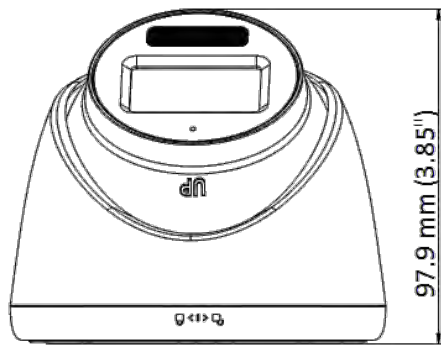

Approval

Protection	IP67

▪ **Available Model**

DS-2CE78DOT-LFS

▪ **Dimension**

▪ **Accessory**

▪ **Optional**

DS-1272ZJ-110-TRS Wall mount	DS-1275ZJ-SUS Vertical pole mount	DS-1276ZJ-SUS Corner mount	DS-1280ZJ-S Junction box	DS-1281ZJ-S Inclined ceiling mount