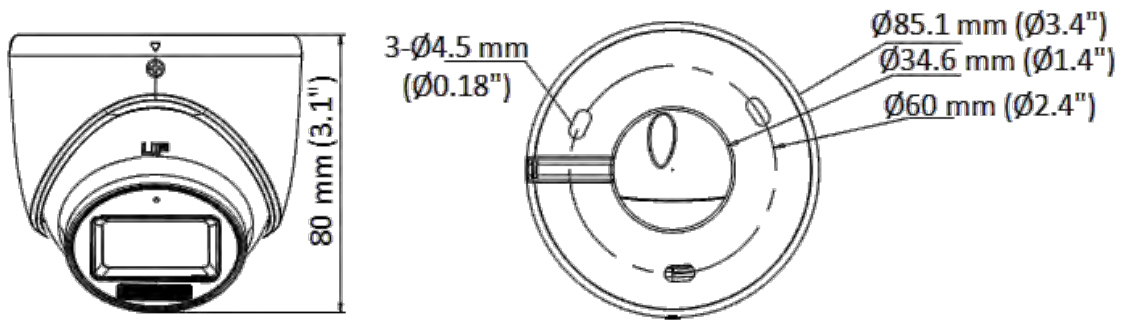

▪ Specification

| Camera | |
|--------------------------|---|
| Image Sensor | 4K CMOS |
| Max. Resolution | 3840 (H) × 2160 (V) |
| Min. Illumination | 0.01 Lux @ (F1.6, AGC ON), 0 Lux with IR |
| Shutter Time | PAL: 1/12.5 s to 1/50, 000 s NTSC: 1/15 s to 1/50, 000 s |
| Day & Night | ICR |
| Angle Adjustment | Pan: 0 to 360°, Tilt: 0 to 75°, Rotation: 0 to 360° |
| Signal System | PAL/NTSC |
| Lens | |
| Lens Type | 2.8 mm and 3.6 mm fixed focal lens |
| Focal Length & FOV | 2.8 mm, horizontal FOV: 108°, vertical FOV: 59°, diagonal FOV: 127° 3.6 mm, horizontal FOV: 88°, vertical FOV: 44°, diagonal FOV: 105° |
| Lens Mount | M12 |
| Illuminator | |
| Supplement Light Type | White Light,IR |
| Supplement Light Range | IR : Up to 30 m White Light : Up to 20 m |
| Image | |
| Image Settings | Brightness, Sharpness, Smart IR |
| Frame Rate | TVI: 8 MP @12.5 fps, 8 MP @15 fps, 4 MP @25 fps, 4 MP @30fps, 2 MP @25 fps, 2 MP @30 fps AHD: 8MP@15fps CVI: 8MP@12.5fps, 8MP@15fps CVBS: PAL/NTSC |
| Day/Night Mode | Auto/Color/BW (Black and White) |
| Wide Dynamic Range (WDR) | Digital WDR |
| Image Enhancement | DWDR/BLC/HLC/Global |
| White Balance | Auto/Manual |
| AGC | Yes |
| Interface | |
| Video Output | Switchable TVI/AHD/CVI/CVBS |
| General | |
| Power | 12 VDC ± 25%, 0.38 A, max. 4.6 W,*You are recommended to use one power adapter to supply the power for one camera. |
| Material | Metal |
| Dimension | 80 mm × Ø85.1 mm (3.1" × Ø3.4") |
| Weight | Approx. 310 g (0.68 lb.) |
| Operating Condition | -40 °C to 60 °C (-40 °F to 140 °F), humidity: 90% or less (non-condensation) |
| Communication | HIKVISION-C |
| Language | English |
| Approval | |
| Protection | IP67 |

▪ **Available Model**

DS-2CE76U0T-LMF(2.8mm)

DS-2CE76U0T-LMF(3.6mm)

▪ **Dimension**

▪ **Accessory**

▪ **Optional**

| DS-1272ZJ-110-TRS Wall mount | DS-1275ZJ-SUS Vertical pole mount | DS-1276ZJ-SUS Corner mount | DS-1280ZJ-XS Junction box |
|---|---|--|---|
|  |  |  |  |
|  |  |  |  |