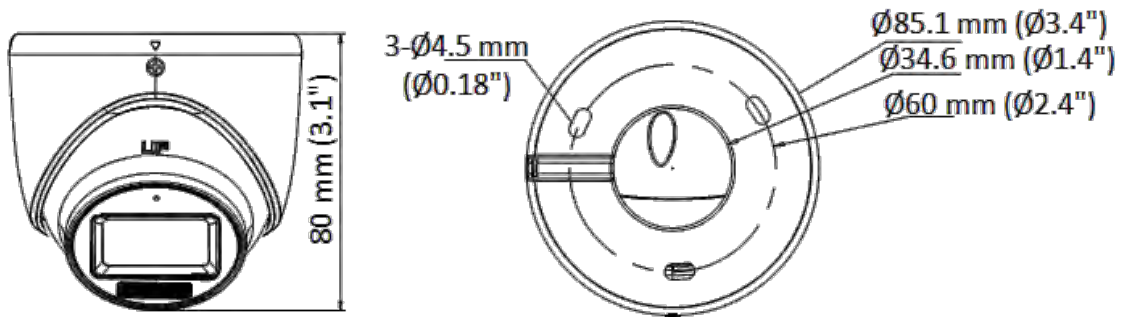

## ▪ Specification

Camera	
Image Sensor	3K CMOS
Max. Resolution	2960 (H) × 1665 (V)
Min. Illumination	0.01 Lux @ (F1.6, AGC ON), 0 Lux with IR
Shutter Time	PAL: 1/25 s to 1/50, 000 s; NTSC: 1/30 s to 1/50, 000 s
Day & Night	ICR
Angle Adjustment	Pan: 0 to 360°, Tilt: 0 to 75°, Rotation: 0 to 360°
Signal System	PAL/NTSC
Lens	
Lens Type	2.8 mm and 3.6 mm fixed focal lens
Focal Length & FOV	2.8 mm, horizontal FOV: 104.9°, vertical FOV: 67.3°, diagonal FOV: 129.8° 3.6 mm, horizontal FOV: 81.3°, vertical FOV: 50.7°, diagonal FOV: 102.4°
Lens Mount	M12
Illuminator	
Supplement Light Type	White Light, IR
Supplement Light Range	IR : Up to 30 m White Light : Up to 20 m
Image	
Image Settings	Brightness, Sharpness, Smart IR
Frame Rate	TVI: 3K@20 fps, 4 MP@25 fps/30 fps, 1080p@25 fps/30 fps AHD: 5 MP@20 fps, 4 MP@25 fps/30 fps CVI: 4 MP@25 fps/30 fps CVBS: PAL/NTSC
Day/Night Mode	Auto/Color/BW (Black and White)
Wide Dynamic Range (WDR)	Digital WDR
Image Enhancement	DWDR/BLC/HLC/Global
White Balance	Auto/Manual
AGC	Yes
Interface	
Video Output	Switchable TVI/AHD/CVI/CVBS
Built-in Microphone	Yes
General	
Material	Metal
Dimension	80 mm × Ø85.1 mm (3.1" × Ø3.4")
Weight	Approx. 300 g (0.66 lb.)
Operating Condition	-40 °C to 60 °C (-40 °F to 140 °F), humidity: 90% or less (non-condensation)
Communication	HIKVISION-C
Language	English
Power Supply	12 VDC ± 25% *You are recommended to use one power adapter to supply the power for one camera.
Consumption	Max. 2.9 W
Approval	
Protection	IP67

▪ Available Model

DS-2CE76K0T-LMFS(2.8mm)

DS-2CE76K0T-LMFS(3.6mm)

▪ Dimension

▪ Accessory

▪ Optional

DS-1272ZJ-110-TRS Wall mount	DS-1275ZJ-SUS Vertical pole mount	DS-1276ZJ-SUS Corner mount	DS-1280ZJ-XS Junction box
			
			