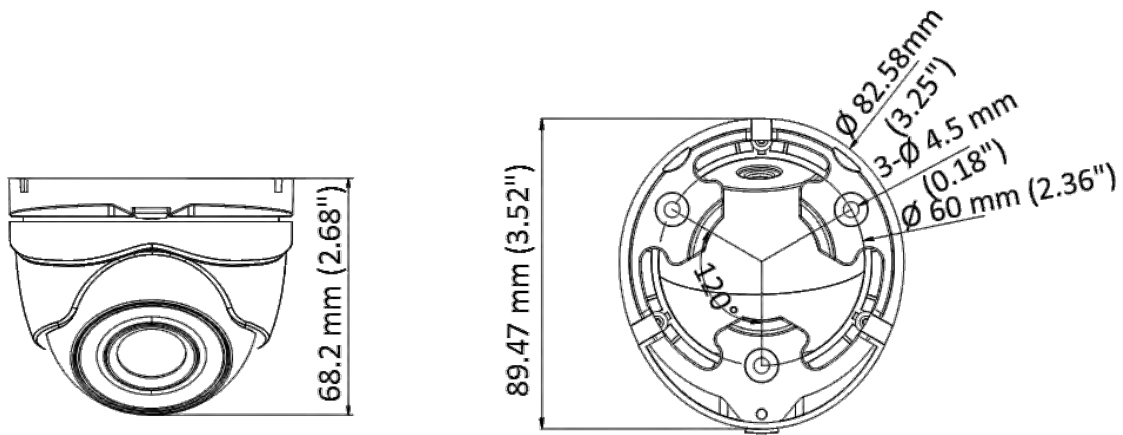

▪ **Dimension**

▪ **Accessory**

▪ **Optional**

DS-1272ZJ-110-TRS Wall Mount	DS-1275ZJ-SUS Vertical Pole Mount	DS-1276ZJ-SUS Corner Mount	DS-1280ZJ-S Junction Box