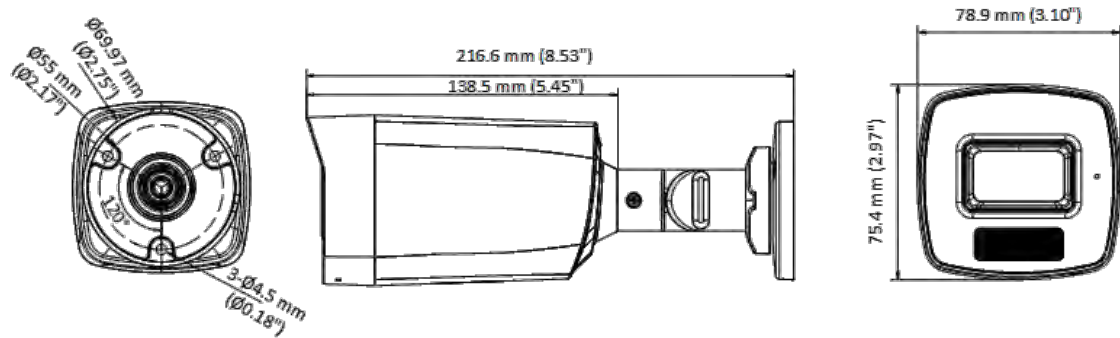

▪ Specification

Camera	
Image Sensor	2 MP CMOS
Max. Resolution	1920 (H) × 1080 (V)
Min. Illumination	0.01 Lux @ (F1.6, AGC ON), 0 Lux with IR
Shutter Time	PAL: 1/25 s to 1/50, 000 s; NTSC: 1/30 s to 1/50, 000 s
Day & Night	ICR
Angle Adjustment	Pan: 0 to 360°, Tilt: 0 to 180°, Rotation: 0 to 360°
Signal System	PAL/NTSC
Lens	
Lens Type	2.8 mm, 3.6 mm and 6 mm fixed focal lens
Focal Length & FOV	2.8 mm, horizontal FOV: 101°, vertical FOV: 56°, diagonal FOV: 118° 3.6 mm, horizontal FOV: 78°, vertical FOV: 42°, diagonal FOV: 92° 6 mm, horizontal FOV: 49.2°, vertical FOV: 28.3°, diagonal FOV: 56.1°
Lens Mount	M12
Illuminator	
Supplement Light Type	White Light, IR
Supplement Light Range	IR : Up to 40 m White Light : Up to 40 m
Image	
Image Settings	Brightness, Sharpness, Smart IR
Frame Rate	TVI: 1080P @ 30 fps, 1080P @ 25 fps AHD: 1080P @ 30 fps, 1080P @ 25 fps CVI: 1080P @ 30 fps, 1080P @ 25 fps CVBS: PAL/NTSC
Day/Night Mode	Auto/Color/BW (Black and White)
Wide Dynamic Range (WDR)	Digital WDR
Image Enhancement	DWDR/BLC/HLC/Global
White Balance	Auto/Manual
AGC	Yes
Interface	
Video Output	Switchable TVI/AHD/CVI/CVBS
Built-in Microphone	Yes
General	
Material	Front cover: Metal Main body: Plastic
Dimension	216.6 mm × 78.9 mm × 75.4 mm (8.53" × 3.10" × 2.97")
Weight	Approx. 339 g (0.75 lb.)
Operating Condition	-40 °C to 60 °C (-40 °F to 140 °F), humidity: 90% or less (non-condensation)
Communication	HIKVISION-C
Language	English
Power Supply	12 VDC ± 25% *You are recommended to use one power adapter to supply the power for one camera.
Consumption	Max. 4.8 W

Approval

Protection	IP67
------------	------

▪ **Available Model**

DS-2CE17D0T-LFS

▪ **Dimension**

▪ **Accessory**

▪ **Optional**

**DS-1280ZJ-XS
Junction box**