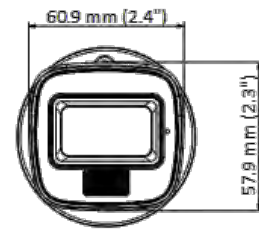

▪ **Available Model**

DS-2CE16K0T-LFS

▪ **Dimension**

▪ **Accessory**

▪ **Optional**

**DS-1280ZJ-XS
Junction box**