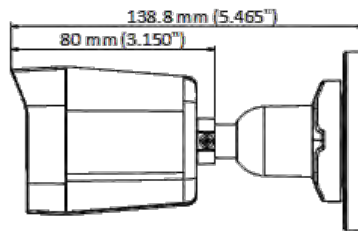

▪ **Available Model**

DS-2CE16K0T-LFS

▪ **Dimension**

▪ **Accessory**

▪ **Optional**

**DS-1280ZJ-XS
Junction box**