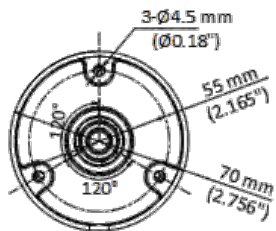

▪ **Available Model**

DS-2CE16K0T-LFS

▪ **Dimension**

▪ **Accessory**

▪ **Optional**

**DS-1280ZJ-XS
Junction box**