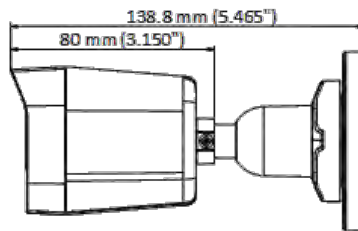

▪ **Available Model**

DS-2CE16D0T-LPFS

▪ **Dimension**

▪ **Accessory**

▪ **Optional**

**DS-1280ZJ-XS
Junction box**