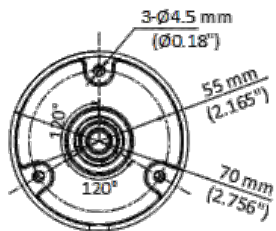

▪ **Available Model**

DS-2CE16D0T-LPFS

▪ **Dimension**

▪ **Accessory**

▪ **Optional**

**DS-1280ZJ-XS
Junction box**