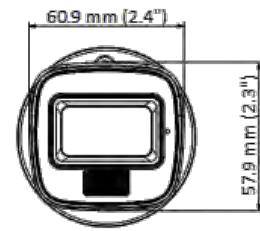

▪ **Available Model**

DS-2CE16D0T-LPFS

▪ **Dimension**

▪ **Accessory**

▪ **Optional**

**DS-1280ZJ-XS
Junction box**