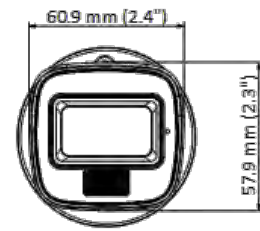

▪ **Available Model**

DS-2CE16D0T-LFS

▪ **Dimension**

▪ **Accessory**

▪ **Optional**

**DS-1280ZJ-XS
Junction box**