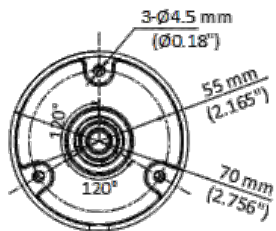

▪ **Available Model**

DS-2CE16D0T-LFS

▪ **Dimension**

▪ **Accessory**

▪ **Optional**

**DS-1280ZJ-XS
Junction box**