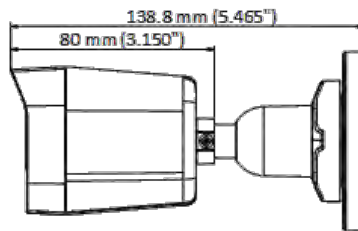

▪ **Available Model**

DS-2CE16D0T-LFS

▪ **Dimension**

▪ **Accessory**

▪ **Optional**

**DS-1280ZJ-XS
Junction box**