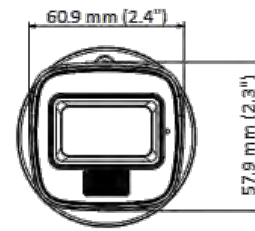

▪ **Available Model**

DS-2CE16D0T-LFS

▪ **Dimension**

▪ **Accessory**

▪ **Optional**

**DS-1280ZJ-XS
Junction box**