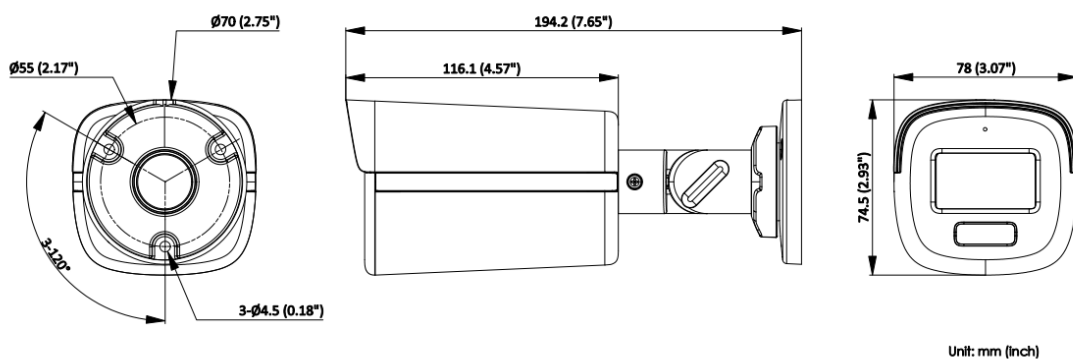

▪ Specification

Camera	
Image Sensor	2 MP CMOS
Max. Resolution	1920 (H) × 1080 (V)
Min. Illumination	0.001 Lux @ (F1.0, AGC ON), 0 Lux with white light
Shutter Time	PAL: 1/25 s to 1/50,000 s; NTSC: 1/30 s to 1/50,000 s
Day & Night	ICR
Angle Adjustment	Pan: 0° to 360°, Tilt: 0° to 180°, Rotate: 0° to 360°
Signal System	PAL/NTSC
Lens	
Lens Type	2.8 mm and 3.6 mm fixed focal lens
Focal Length & FOV	2.8 mm, horizontal FOV: 105°, vertical FOV: 56°, diagonal FOV: 126° 3.6 mm, horizontal FOV: 84°, vertical FOV: 46°, diagonal FOV: 98°
Lens Mount	M12
Illuminator	
Supplement Light Type	IR, White Light
Supplement Light Range	IR: Up to 40 m, White Light: Up to 40 m
Smart Supplement Light	Yes
Image	
Image Parameters Switch	STD/HIGH-SAT/HIGHLIGHT
Image Settings	Brightness, Sharpness, Anti-banding, AGC
Frame Rate	TVI: 1080p @25 fps/30 fps CVI: 1080p @25 fps/30 fps AHD: 1080p @25 fps/30 fps CVBS: PAL/NTSC
Day/Night Mode	Auto/Color/BW (Black and White)
Wide Dynamic Range (WDR)	Digital WDR
Noise Reduction	3D DNR/2D DNR
White Balance	Auto, Manual
Image Enhancement	DWDR, BLC, HLC, Global
Interface	
Video Output	Switchable TVI/AHD/CVI/CVBS
Built-in Microphone	Yes
General	
Material	Metal
Power	12 VDC ± 25%, max. 4.2 W, *You are recommended to use one power adapter to supply the power for one camera.
Dimension	192.2 mm × 78 mm × 74.5 mm (7.65" × 3.07" × 2.93")
Weight	Approx. 525 g (1.16 lb.)
Operating Condition	-40 °C to 60 °C (-40 °F to 140 °F). Humidity 90% or less (non-condensing)
Communication	HIKVISION-C

Language	English
Approval	
Protection	IP67

▪ **Available Model**

- DS-2CE12DF0T-LFS(2.8mm)
- DS-2CE12DF0T-LFS(3.6mm)

▪ **Dimension**

▪ **Accessory**

▪ **Optional**

DS-1280ZJ-XS Junction box	DS-2280ZJ Wall mount