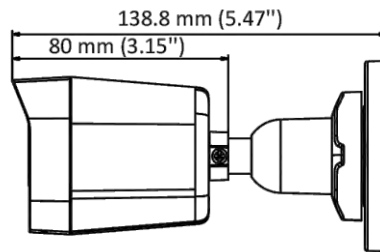

Available Model

DS-2CE16D0T-ITPF (C)

Dimension