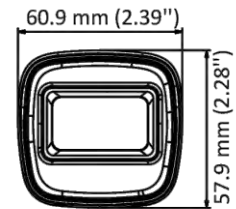

DS-2CE16D0T-ITPF (C) 2 MP Camera

- 2 MP, 1920 × 1080 resolution
- 2.8 mm, 3.6 mm, 6 mm fixed lens
- 4 in 1 video output (switchable TVI/AHD/CVI/CVBS)
- Smart IR, up to 25 m IR distance
- IP67

Specification

Camera	
Image Sensor	2 MP CMOS
Signal System	PAL/NTSC
Resolution	1920 (H) × 1080 (V)
Frame Rate	TVI: 1080P@30fps, 1080P@25fps CVI: 1080P@30fps, 1080P@25fps AHD: 1080P@30fps, 1080P@25fps CVBS: PAL/NTSC
Min. illumination	0.01 Lux@(F1.2, AGC ON), 0 Lux with IR
Shutter Time	PAL: 1/25 s to 1/50, 000 s NTSC: 1/30 s to 1/50, 000 s
Lens	2.8 mm, 3.6 mm, 6 mm fixed lens
Field of View	2.8 mm, horizontal FOV: 101°, vertical FOV: 60°, diagonal FOV: 122° 3.6 mm, horizontal FOV: 79.6°, vertical FOV: 43.5°, diagonal FOV: 93.7° 6 mm, horizontal FOV: 51.9°, vertical FOV: 30°, diagonal FOV: 58.8°
Lens Mount	M12
Day & Night	ICR
WDR (Wide Dynamic Range)	Digital WDR
Angle Adjustment	Pan: 0 to 360°, Tilt: 0 to 90°, Rotation: 0 to 360°
Menu	
Image Mode	STD/HIGH-SAT
AGC	Yes
Day/Night Mode	Auto/Color/BW (Black and White)
White Balance	Auto/Manual
AE (Auto Exposure) Mode	DWDR/BLC/HLC/Global
Noise Reduction	2D DNR
Language	English
Function	Brightness, Sharpness, Smart IR
Interface	
Video Output	Switchable TVI/AHD/CVI/CVBS
General	
Operating Conditions	-40 °C to 60 °C (-40 °F to 140 °F), humidity 90% or less (non-condensing)
Power Supply	12 VDC ± 25%
Power Consumption	Max. 2.2 W
Protection Level	IP67
Material	Plastic
IR Range	Up to 25 m
Communication	HIKVISION-C
Dimensions	57.9 mm × 60.9 mm × 138.8 mm (2.28" × 2.39" × 5.47")
Weight	Approx. 141 g (0.31 lb.)

Available Model

DS-2CE16D0T-ITPF (C)

Dimension

Accessory

DS-1280ZJ-XS
Junction Box

Distributed by

**HIKVISION®****Headquarters**

No.555 Qianmo Road, Binjiang District,
Hangzhou 310051, China
T +86-571-8807-5998
overseasbusiness@hikvision.com