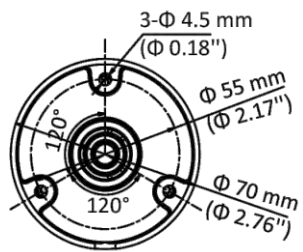

Available Model

DS-2CE16D0T-ITPF (C)

Dimension