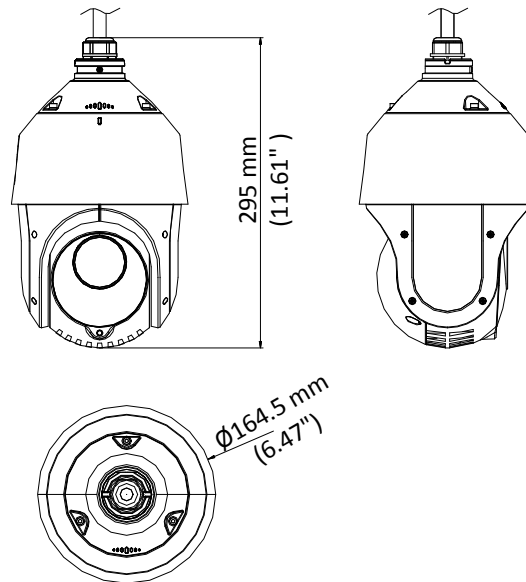

The embedded CMOS chip makes WDR, and real-time 1920 × 1080 resolution possible. With the help of the 25× optical zoom, and IR cut filter, the camera offers more details over an expansive area.

- 1/2.8" HD progressive scan CMOS
- 1920 × 1080 resolution
- 25× optical zoom
- 120 dB true WDR (Wide Dynamic Range)
- Up to 100 m IR distance
- 3D intelligent positioning
- Switchable TVI/AHD/CVI/CVBS video output

## Dimension

Distributed by