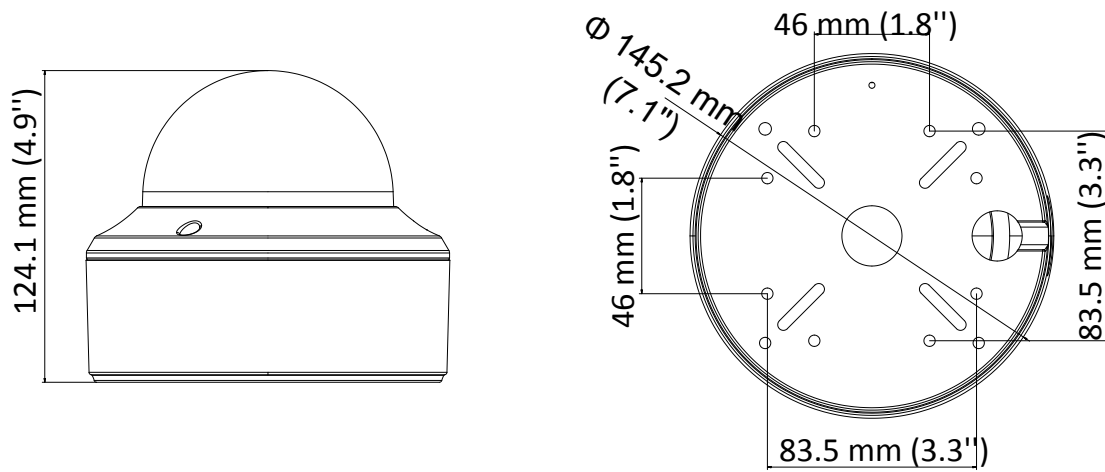

Order Model

DS-2CE56H0T-VPIT3ZF, DS-2CE56H0T-AVPIT3ZF

Dimension