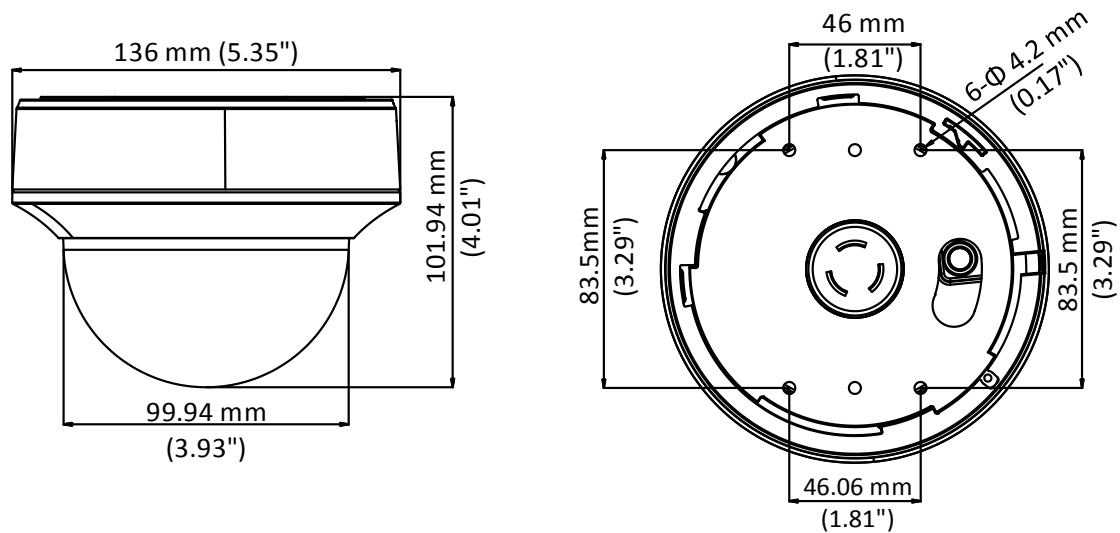

Specification

Camera	
Image Sensor	2.0 megapixel progressive scan CMOS
Signal System	PAL/NTSC
Effective Resolution	1920 (H) × 1080 (V)
Frame Rate	PAL: 1080p@25fps NTSC: 1080p@30fps
Min. Illumination	0.003 Lux@(F1.2, AGC ON), 0 Lux with IR
Shutter Time	PAL: 1/25 s to 1/50,000 s NTSC: 1/30 s to 1/50,000 s
Slow Shutter	Max.: 30 times
Lens	2.8 mm to 12 mm
Horizontal Field of View	32.1° to 98°
Lens Mount	Φ14
Day & Night	IR cut filter
Angle Adjustment	Pan: 0° to 340°, Tilt: 0° to 75°, Rotate: 0° to 355°
Synchronization	Internal synchronization
WDR	> 120 dB
Menu	
AGC	Support
Day/Night Mode	Auto/Color/BW (White & Black)
White Balance	ATW/AWC-SET/MANUAL
Privacy Mask	ON/OFF, 8 programmable privacy masks
Motion	4 programmable motion areas
Backlight Compensation	WDR/BLC/HLC/OFF
2D & 3D DNR	ON/OFF
Voltage Detection	Support
Functions	Defog, Mirror, Defective Pixel Correction, Sharpness, Camera Title
Scene	Indoor/outdoor/indoor1/low light
Interface	
Video Output	1 HD analog output/1 Vp-p composite output (75Ω/BNC)
Alarm	1 alarm in/out
General	
Operating Conditions	-40° C to 60° C (-40° F to 140° F), humidity: 90% or less (no condensation)
Power Supply	24 V AC/12 V DC ±30%/PoC.at
Power Consumption	Max.: 6 W
IR Distance	Up to 40 m
Communication	Up the coax, Protocol: HIKVISION-C
Dimensions	Φ 136 mm × 101.9 mm (5.35" × 4.01")
Weight	Approx. 800 g (1.76 lb.)

Order Model

DS-2CC52D9T-AITZE

* PoC function is only available when cooperating with DS-1TPXXX.

Dimensions

Accessories

DS-1271ZJ-I30

Pendant Mounting Bracket

DS-1273ZJ-I30