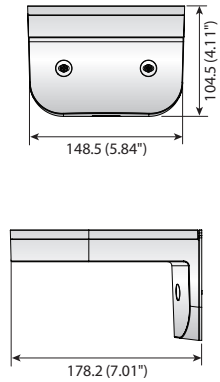

Wall Mounts

				
	Wall Mount	Wall Mount	Wall Mount	Wall Mount
	SBP-137WM / SBP-137WMW	SBP-137WM1 / SBP-137WMW1	SBP-120WM / SBP-120WMW	SBP-125WMW
Materials	Aluminum / Plastic		Plastic	Aluminum, Plastic
Dimensions (WxHxD)	148.5 x 104.5 x 178.2mm (5.84" x 4.11" x 7.01")		122 x 95 x 157mm (4.80" x 3.74" x 6.18")	126.5 x 160.0 x 104.5mm (5.0" x 6.3" x 4.1")
Pipe Thread	-		-	-
Weight	440g (0.97 lb)		175g (0.39 lb)	425g (0.94lb)
Color	Ivory	White	Ivory	White

Dimensions

Unit : mm (inch)

SBP-137WM / SBP-137WMW / SBP-137WM1 / SBP-137WMW1

SBP-120WM / SBP-120WMW

SBP-125WMW