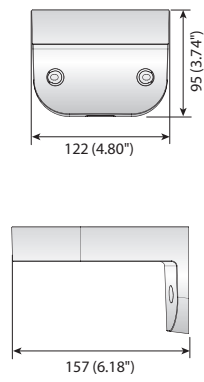

Wall Mounts

				
	Wall Mount	Wall Mount	Wall Mount	Wall Mount
	SBP-137WM / SBP-137WMW	SBP-137WM1 / SBP-137WMW1	SBP-120WM / SBP-120WMW	SBP-125WMW
Materials	Aluminum / Plastic		Plastic	Aluminum, Plastic
Dimensions (WxHxD)	148.5 x 104.5 x 178.2mm (5.84" x 4.11" x 7.01")		122 x 95 x 157mm (4.80" x 3.74" x 6.18")	126.5 x 160.0 x 104.5mm (5.0" x 6.3" x 4.1")
Pipe Thread	-		-	-
Weight	440g (0.97 lb)		175g (0.39 lb)	425g (0.94lb)
Color	Ivory	White	Ivory	White

Dimensions

Unit : mm (inch)

SBP-137WM / SBP-137WMW / SBP-137WM1 / SBP-137WMW1

SBP-120WM / SBP-120WMW

SBP-125WMW