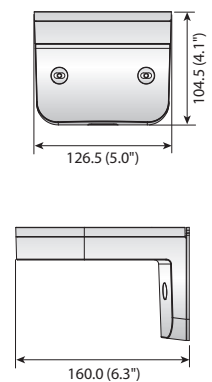

Wall Mounts

				
	Wall Mount	Wall Mount	Wall Mount	Wall Mount
	SBP-137WM / SBP-137WMW	SBP-137WM1 / SBP-137WMW1	SBP-120WM / SBP-120WMW	SBP-125WMW
Materials	Aluminum / Plastic		Plastic	Aluminum, Plastic
Dimensions (WxHxD)	148.5 x 104.5 x 178.2mm (5.84" x 4.11" x 7.01")		122 x 95 x 157mm (4.80" x 3.74" x 6.18")	126.5 x 160.0 x 104.5mm (5.0" x 6.3" x 4.1")
Pipe Thread	-		-	-
Weight	440g (0.97 lb)		175g (0.39 lb)	425g (0.94lb)
Color	Ivory	White	Ivory	White

Dimensions

Unit : mm (inch)

SBP-137WM / SBP-137WMW / SBP-137WM1 / SBP-137WMW1

SBP-120WM / SBP-120WMW

SBP-125WMW