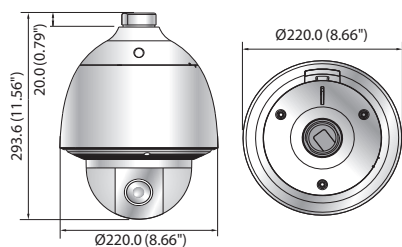

HCP-6320HA/6320A

1080p Analog HD 32x PTZ Dome Camera

HCP-6320HA

HCP-6320A

Key Features

- Full HD (1920 x 1080, 30fps) resolution
- 0.2Lux@F1.6, B/W : 0.01Lux@F1.6
- Powerful 32x zoom (4.44 ~ 142.6mm), Digital 16x
- Day & Night (ICR), Defog, WDR (120dB), SSNRIII
- Preset 700°/sec, Azimuth
- IP66 / IK10 (HCP-6320HA), IK10 (HCP-6320A + SHP-3701H only)
- RS-485, Coax control

Dimensions

Unit : mm (inch)

HCP-6320HA

HCP-6320A

Accessories (Optional)

	HCP-6320HAN/HP	HCP-6320AN/P
VIDEO		
Imaging Device	1/2.8" 2.38M CMOS	
Total Pixels	1,952(H) x 1,116(V), 2.18M pixels	
Effective Pixels	1,944(H) x 1,104(V), 2.14M pixels	
Scanning System	Progressive	
Min. Illumination	Color : 0.3Lux (1/30sec, F1.6, 50IRE), 0.005Lux (2sec, F1.6, 50IRE) B/W : 0.03Lux (1/30sec, F1.6, 50IRE), 0.0005Lux (2sec, F1.6, 50IRE) Color : 0.2Lux (1/30sec, F1.6, 30IRE), 0.003Lux (2sec, F1.6, 30IRE) B/W : 0.01Lux (1/30sec, F1.6, 30IRE), 0.0001Lux (2sec, F1.6, 30IRE)	
S / N Ratio	50dB	
Video Output	AHD : 1080p, BNC CVBS : SD, DIP connector type	

LENS		
Focal Length (Zoom Ratio)	4.44 ~ 142.6mm (Optical 32x)	
Max. Aperture Ratio	F1.6(Wide) / F4.4(Tele)	
Angular Field of View	H : 62.8°(Wide) ~ 2.23°(Tele) / V : 36.8°(Wide) ~ 1.26°(Tele)	
Min. Object Distance	Wide : 1.4m (4.59ft), Tele : 1.9m (6.23ft)	Wide : 1.5m (4.92ft), Tele : 2m (6.56ft)
Focus Control	Auto / Manual / One push	
Lens Type	DC auto iris	
Mount Type	Board-in type	

ELECTRICAL		
Input Voltage / Current	24V AC ±10%	
Power Consumption	Max. 24W (Heater off), Max. 65W (Heater on)	Max. 20W

MECHANICAL		
Color / Material	Ivory / Plastic + Metal	
Dimensions (WxH)	Ø220.0 x 293.6mm (Ø8.66" x 11.56")	Ø152.0 x 218.0mm (Ø5.98" x 8.58")
Weight	3.3Kg (7.28 lb)	2.2Kg (4.85 lb)