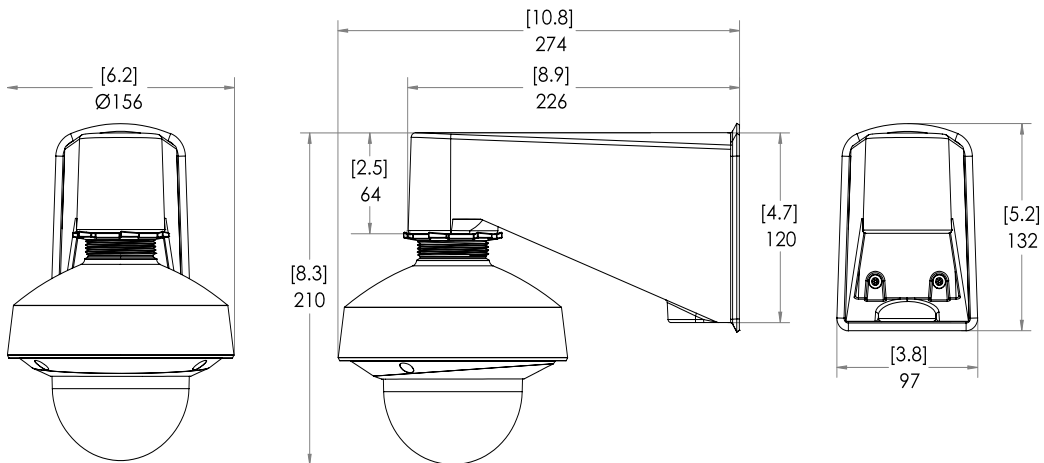

DOME CAMERA WITH NPT ADAPTER AND PENDANT WALL MOUNT

(H6SL DOME CAMERA + H6SL-MT-NPTA1 + CM-MT-WALL1)