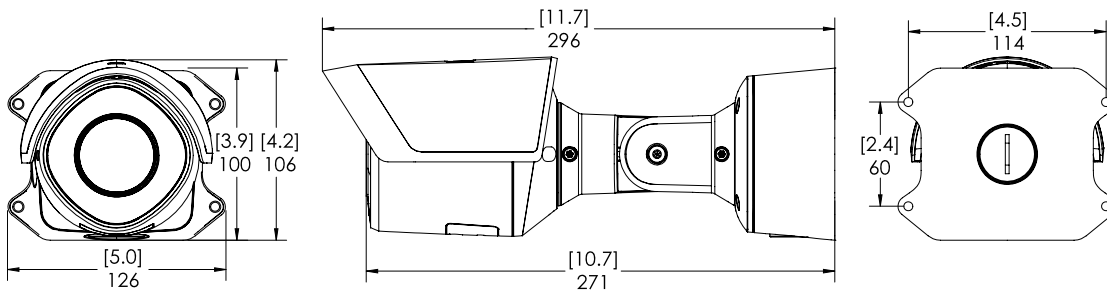

BULLET CAMERA