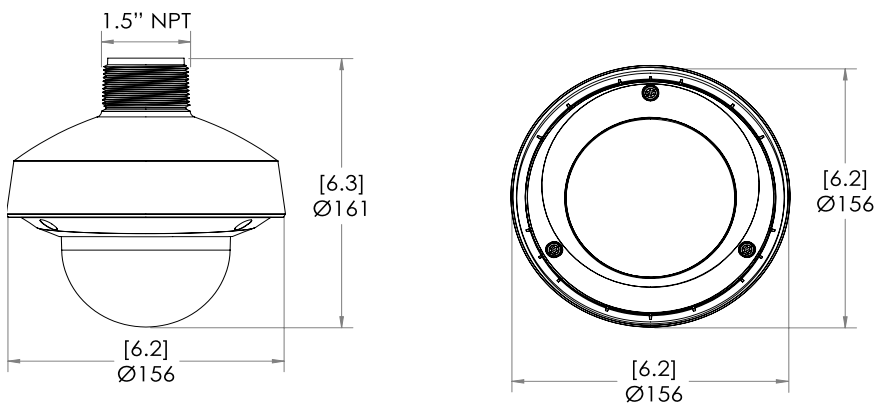

OUTLINE DIMENSIONS

[X.X]	INCHES
X	MM

DOME CAMERA WITH SURFACE MOUNT (H6SL DOME CAMERA + PROVIDED SURFACE MOUNT)

DOME CAMERA WITH IN-CEILING MOUNT (H6SL DOME CAMERA + SLSPCIL-1001)

DOME CAMERA WITH NPT ADAPTER (H6SL DOME CAMERA + H6SL-MT-NPTA1)

DOME CAMERA WITH NPT ADAPTER AND PENDANT WALL MOUNT

(H6SL DOME CAMERA + H6SL-MT-NPTA1 + CM-MT-WALL1)

BULLET CAMERA

BULLET JUNCTION BOX

(PROVIDED WITH CAMERA)

ORDERING INFORMATION

DOME CAMERA

MODEL NUMBER	MP	LENS	IR	IP66/IP67, TYPE4X	DAYS OF STORAGE
2.0C-H6SL-D1-30	2.0	3.4-10.5 mm			30 Days
2.0C-H6SL-D1-60	2.0	3.4-10.5 mm			60 Days
2.0C-H6SL-D1-120	2.0	3.4-10.5 mm			120 Days
2.0C-H6SL-D1-IR-30	2.0	3.4-10.5 mm	✓		30 Days
2.0C-H6SL-D1-IR-60	2.0	3.4-10.5 mm	✓		60 Days
2.0C-H6SL-D1-IR-120	2.0	3.4-10.5 mm	✓		120 Days
2.0C-H6SL-DO1-IR-30	2.0	3.4-10.5 mm	✓	✓	30 Days
2.0C-H6SL-DO1-IR-60	2.0	3.4-10.5 mm	✓	✓	60 Days
2.0C-H6SL-DO1-IR-120	2.0	3.4-10.5 mm	✓	✓	120 Days
3.0C-H6SL-D1-30	3.0	3.4-10.5 mm			30 Days
3.0C-H6SL-D1-60	3.0	3.4-10.5 mm			60 Days
3.0C-H6SL-D1-120	3.0	3.4-10.5 mm			120 Days
3.0C-H6SL-D1-IR-30	3.0	3.4-10.5 mm	✓		30 Days
3.0C-H6SL-D1-IR-60	3.0	3.4-10.5 mm	✓		60 Days
3.0C-H6SL-D1-IR-120	3.0	3.4-10.5 mm	✓		120 Days
3.0C-H6SL-DO1-IR-30	3.0	3.4-10.5 mm	✓	✓	30 Days
3.0C-H6SL-DO1-IR-60	3.0	3.4-10.5 mm	✓	✓	60 Days
3.0C-H6SL-DO1-IR-120	3.0	3.4-10.5 mm	✓	✓	120 Days
5.0C-H6SL-D1-30	5.0	3.4-10.5 mm			30 Days
5.0C-H6SL-D1-60	5.0	3.4-10.5 mm			60 Days
5.0C-H6SL-D1-120	5.0	3.4-10.5 mm			120 Days
5.0C-H6SL-D1-IR-30	5.0	3.4-10.5 mm	✓		30 Days
5.0C-H6SL-D1-IR-60	5.0	3.4-10.5 mm	✓		60 Days
5.0C-H6SL-D1-IR-120	5.0	3.4-10.5 mm	✓		120 Days
5.0C-H6SL-DO1-IR-30	5.0	3.4-10.5 mm	✓	✓	30 Days
5.0C-H6SL-DO1-IR-60	5.0	3.4-10.5 mm	✓	✓	60 Days
5.0C-H6SL-DO1-IR-120	5.0	3.4-10.5 mm	✓	✓	120 Days