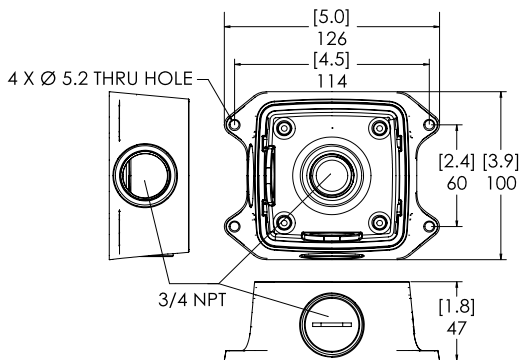

OUTLINE DIMENSIONS

[X.X]	INCHES
X	MM

DOME CAMERA WITH SURFACE MOUNT (H6SL DOME CAMERA + PROVIDED SURFACE MOUNT)

DOME CAMERA WITH IN-CEILING MOUNT (H6SL DOME CAMERA + SLSPCIL-1001)

DOME CAMERA WITH NPT ADAPTER (H6SL DOME CAMERA + H6SL-MT-NPTA1)

DOME CAMERA WITH NPT ADAPTER AND PENDANT WALL MOUNT

(H6SL DOME CAMERA + H6SL-MT-NPTA1 + CM-MT-WALL1)

BULLET CAMERA

BULLET JUNCTION BOX

(PROVIDED WITH CAMERA)

ORDERING INFORMATION

DOME CAMERA

MODEL NUMBER	MP	LENS	IR	IP66/IP67, TYPE4X	DAYS OF STORAGE
2.0C-H6SL-D1-30	2.0	3.4-10.5 mm			30 Days
2.0C-H6SL-D1-60	2.0	3.4-10.5 mm			60 Days
2.0C-H6SL-D1-120	2.0	3.4-10.5 mm			120 Days
2.0C-H6SL-D1-IR-30	2.0	3.4-10.5 mm	✓		30 Days
2.0C-H6SL-D1-IR-60	2.0	3.4-10.5 mm	✓		60 Days
2.0C-H6SL-D1-IR-120	2.0	3.4-10.5 mm	✓		120 Days
2.0C-H6SL-DO1-IR-30	2.0	3.4-10.5 mm	✓	✓	30 Days
2.0C-H6SL-DO1-IR-60	2.0	3.4-10.5 mm	✓	✓	60 Days
2.0C-H6SL-DO1-IR-120	2.0	3.4-10.5 mm	✓	✓	120 Days
3.0C-H6SL-D1-30	3.0	3.4-10.5 mm			30 Days
3.0C-H6SL-D1-60	3.0	3.4-10.5 mm			60 Days
3.0C-H6SL-D1-120	3.0	3.4-10.5 mm			120 Days
3.0C-H6SL-D1-IR-30	3.0	3.4-10.5 mm	✓		30 Days
3.0C-H6SL-D1-IR-60	3.0	3.4-10.5 mm	✓		60 Days
3.0C-H6SL-D1-IR-120	3.0	3.4-10.5 mm	✓		120 Days
3.0C-H6SL-DO1-IR-30	3.0	3.4-10.5 mm	✓	✓	30 Days
3.0C-H6SL-DO1-IR-60	3.0	3.4-10.5 mm	✓	✓	60 Days
3.0C-H6SL-DO1-IR-120	3.0	3.4-10.5 mm	✓	✓	120 Days
5.0C-H6SL-D1-30	5.0	3.4-10.5 mm			30 Days
5.0C-H6SL-D1-60	5.0	3.4-10.5 mm			60 Days
5.0C-H6SL-D1-120	5.0	3.4-10.5 mm			120 Days
5.0C-H6SL-D1-IR-30	5.0	3.4-10.5 mm	✓		30 Days
5.0C-H6SL-D1-IR-60	5.0	3.4-10.5 mm	✓		60 Days
5.0C-H6SL-D1-IR-120	5.0	3.4-10.5 mm	✓		120 Days
5.0C-H6SL-DO1-IR-30	5.0	3.4-10.5 mm	✓	✓	30 Days
5.0C-H6SL-DO1-IR-60	5.0	3.4-10.5 mm	✓	✓	60 Days
5.0C-H6SL-DO1-IR-120	5.0	3.4-10.5 mm	✓	✓	120 Days