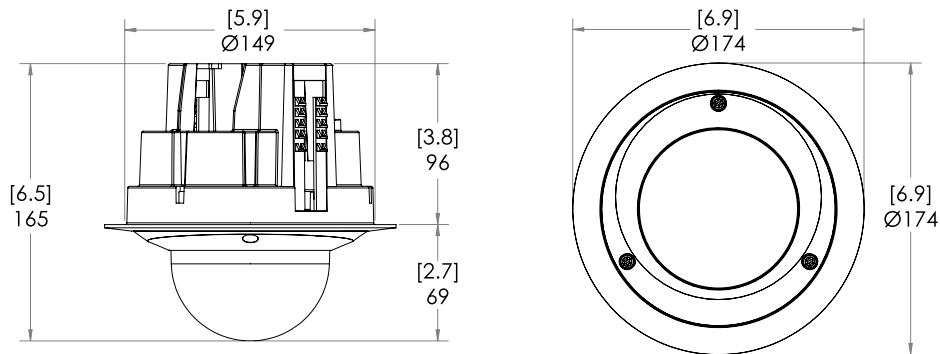

MECHANICAL (BULLET)		3.4-10.5 MM AND 10.9-29 MM
Dimensions (L x W x H)	Camera with junction box	296 mm × 126 mm × 106 mm; 11.7" × 5.0" × 4.2"
Weight		1.31 kg (1.78 kg with junction box)
Body		Aluminum
Housing		Aluminum
Finish		Powder coat, close to Pantone 427C
Adjustment Range		±175° pan, ±90° tilt, ±175° azimuth

OUTLINE DIMENSIONS

[X.X]	INCHES
X	MM

DOME CAMERA WITH SURFACE MOUNT (H6SL DOME CAMERA + PROVIDED SURFACE MOUNT)

DOME CAMERA WITH IN-CEILING MOUNT (H6SL DOME CAMERA + SLSPCIL-1001)

DOME CAMERA WITH NPT ADAPTER (H6SL DOME CAMERA + H6SL-MT-NPTA1)