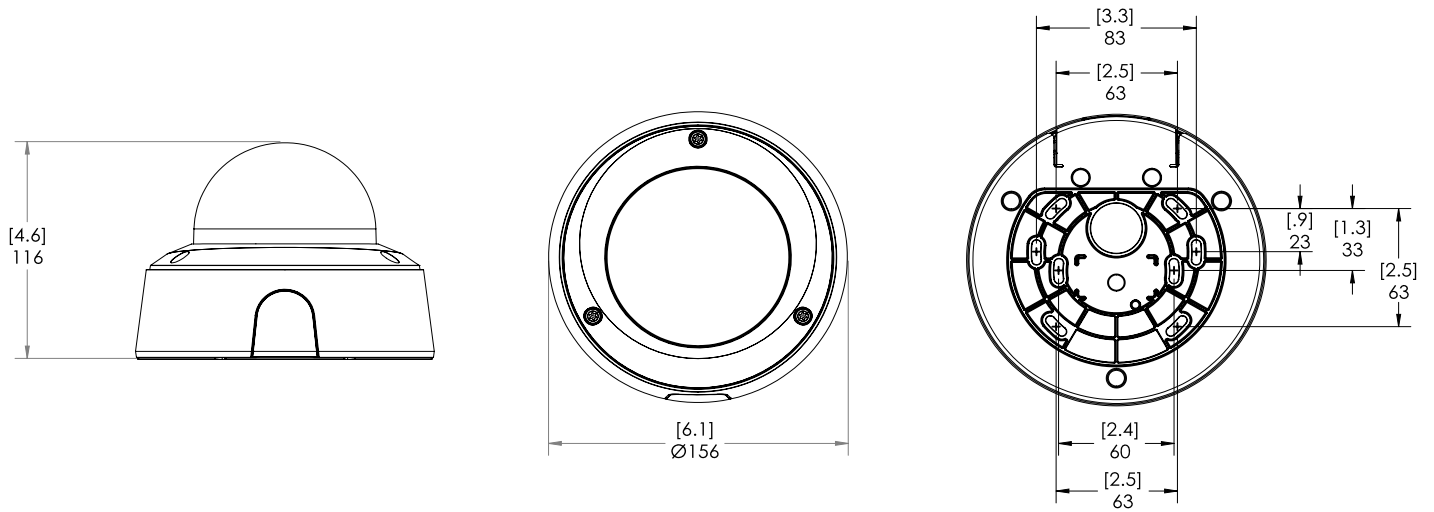

OUTLINE DIMENSIONS

[X.X]	INCHES
X	MM

DOME CAMERA WITH SURFACE MOUNT (H6SL DOME CAMERA + PROVIDED SURFACE MOUNT)