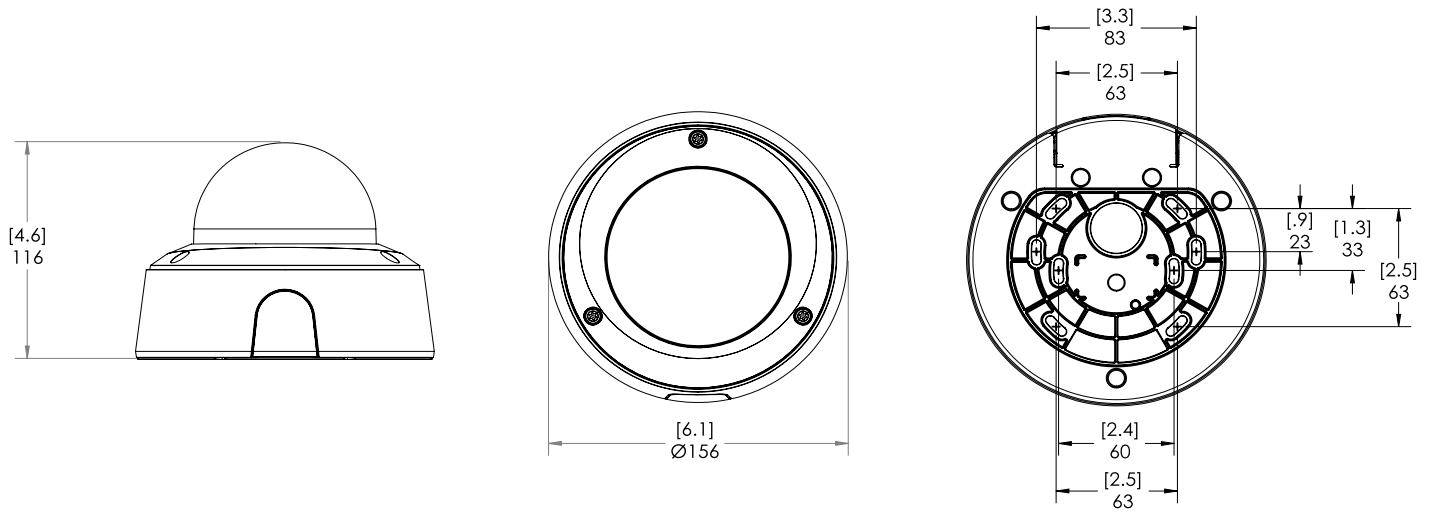

OUTLINE DIMENSIONS

[X.X]	INCHES
X	MM

DOME CAMERA WITH SURFACE MOUNT (H6SL DOME CAMERA + PROVIDED SURFACE MOUNT)