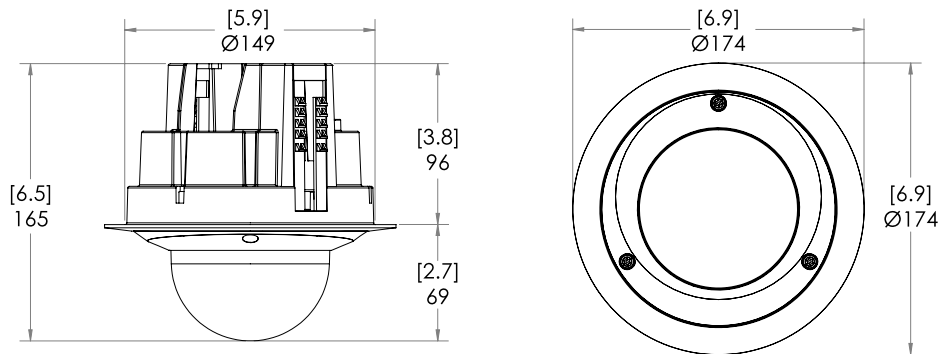

MECHANICAL (BULLET) 3.4-10.5 MM AND 10.9-29 MM

Dimensions (L x W x H)	Camera with junction box	296 mm × 126 mm × 106 mm; 11.7" × 5.0" × 4.2"
Weight		1.31 kg (1.78 kg with junction box)
Body		Aluminum
Housing		Aluminum
Finish		Powder coat, close to Pantone 427C
Adjustment Range		±175° pan, ±90° tilt, ±175° azimuth

OUTLINE DIMENSIONS

[X.X]	INCHES
X	MM

DOME CAMERA WITH SURFACE MOUNT (H6SL DOME CAMERA + PROVIDED SURFACE MOUNT)

DOME CAMERA WITH IN-CEILING MOUNT (H6SL DOME CAMERA + SLSPCIL-1001)

DOME CAMERA WITH NPT ADAPTER (H6SL DOME CAMERA + H6SL-MT-NPTA1)