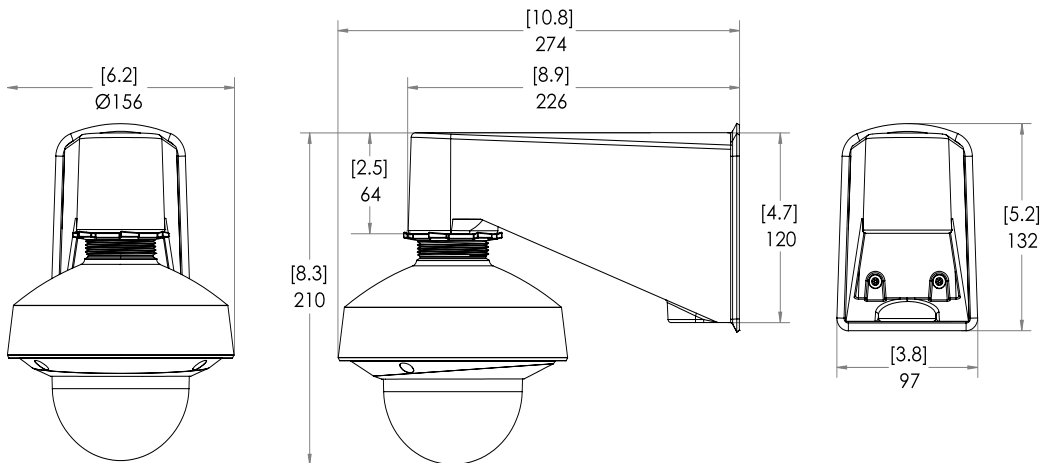

DOME CAMERA WITH NPT ADAPTER AND PENDANT WALL MOUNT

(H6SL DOME CAMERA + H6SL-MT-NPTA1 + CM-MT-WALL1)