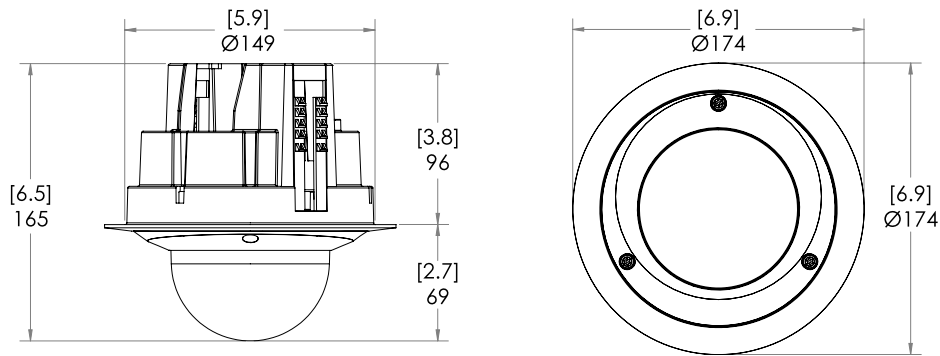

MECHANICAL (BULLET)		3.4-10.5 MM AND 10.9-29 MM
Dimensions (L x W x H)	Camera with junction box	296 mm × 126 mm × 106 mm; 11.7" × 5.0" × 4.2"
Weight		1.31 kg (1.78 kg with junction box)
Body		Aluminum
Housing		Aluminum
Finish		Powder coat, close to Pantone 427C
Adjustment Range		±175° pan, ±90° tilt, ±175° azimuth

OUTLINE DIMENSIONS

[X.X]	INCHES
X	MM

DOME CAMERA WITH SURFACE MOUNT (H6SL DOME CAMERA + PROVIDED SURFACE MOUNT)

DOME CAMERA WITH IN-CEILING MOUNT (H6SL DOME CAMERA + SLSPCIL-1001)

DOME CAMERA WITH NPT ADAPTER (H6SL DOME CAMERA + H6SL-MT-NPTA1)