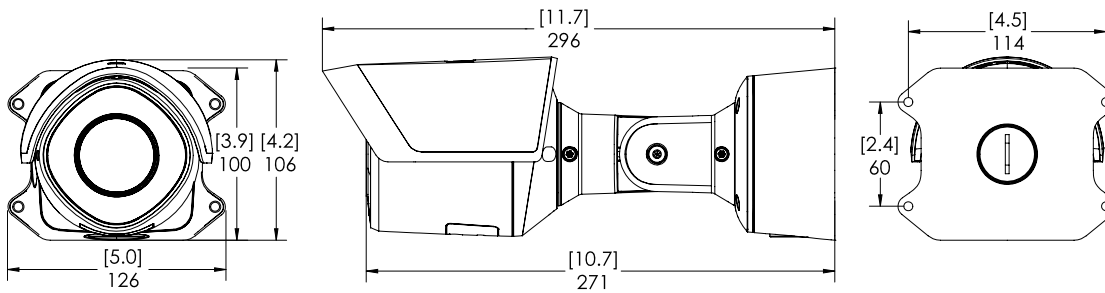

BULLET CAMERA