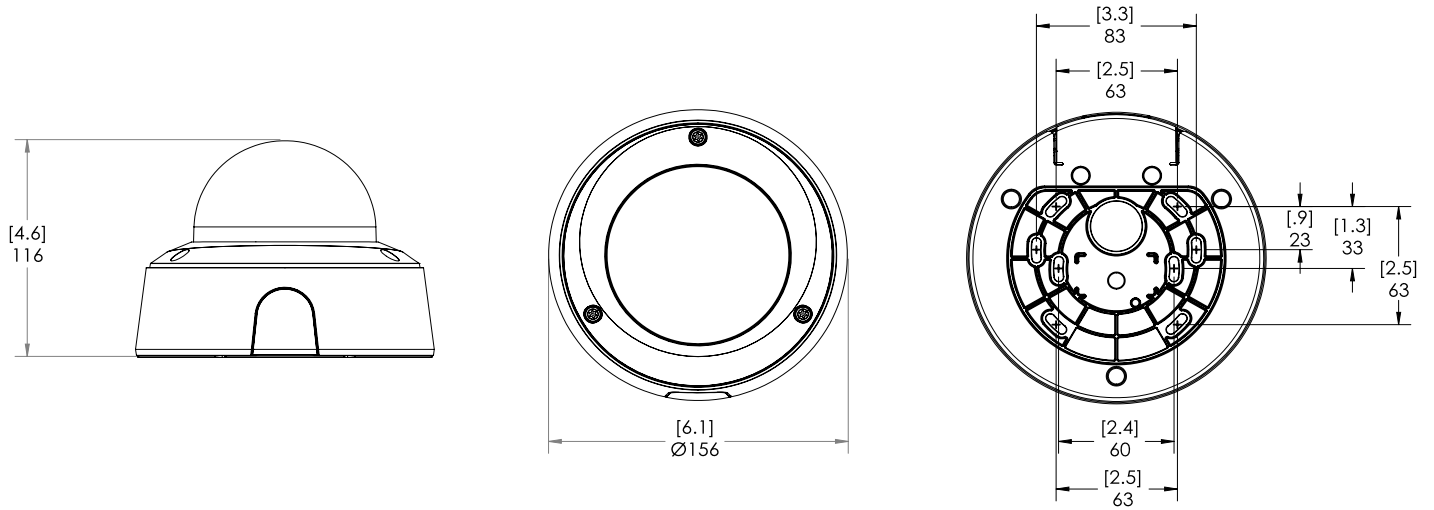

OUTLINE DIMENSIONS

[X.X]	INCHES
X	MM

DOME CAMERA WITH SURFACE MOUNT (H6SL DOME CAMERA + PROVIDED SURFACE MOUNT)