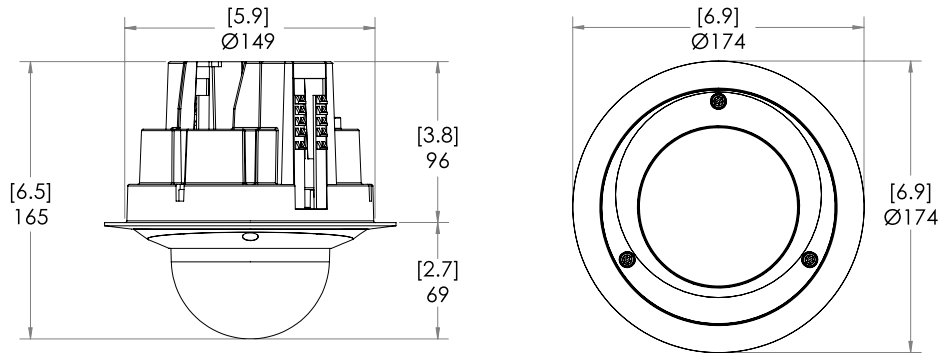

MECHANICAL (BULLET)		3.4-10.5 MM AND 10.9-29 MM
Dimensions (L x W x H)	Camera with junction box	296 mm × 126 mm × 106 mm; 11.7" × 5.0" × 4.2"
Weight		1.31 kg (1.78 kg with junction box)
Body		Aluminum
Housing		Aluminum
Finish		Powder coat, close to Pantone 427C
Adjustment Range		±175° pan, ±90° tilt, ±175° azimuth

OUTLINE DIMENSIONS

[X.X]	INCHES
X	MM

DOME CAMERA WITH SURFACE MOUNT (H6SL DOME CAMERA + PROVIDED SURFACE MOUNT)

DOME CAMERA WITH IN-CEILING MOUNT (H6SL DOME CAMERA + SLSPCIL-1001)

DOME CAMERA WITH NPT ADAPTER (H6SL DOME CAMERA + H6SL-MT-NPTA1)