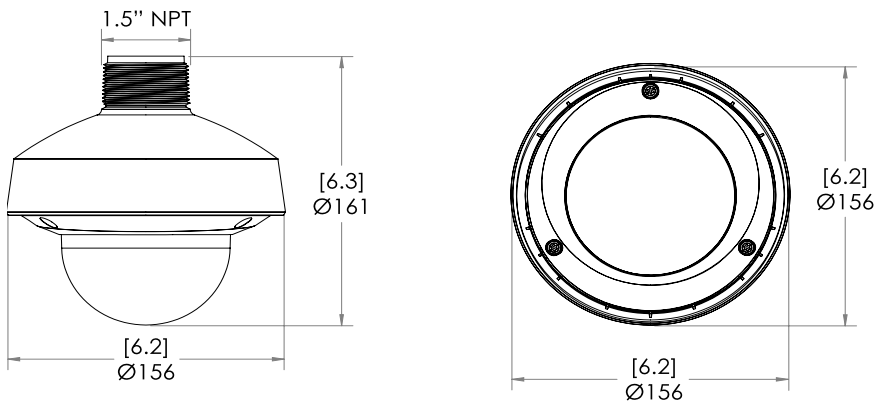

OUTLINE DIMENSIONS

[X.X]	INCHES
X	MM

DOME CAMERA WITH SURFACE MOUNT (H6SL DOME CAMERA + PROVIDED SURFACE MOUNT)

DOME CAMERA WITH IN-CEILING MOUNT (H6SL DOME CAMERA + SLSPCIL-1001)

DOME CAMERA WITH NPT ADAPTER (H6SL DOME CAMERA + H6SL-MT-NPTA1)

DOME CAMERA WITH NPT ADAPTER AND PENDANT WALL MOUNT

(H6SL DOME CAMERA + H6SL-MT-NPTA1 + CM-MT-WALL1)

BULLET CAMERA

BULLET JUNCTION BOX

(PROVIDED WITH CAMERA)

ORDERING INFORMATION

DOME CAMERA

MODEL NUMBER	MP	LENS	IR	IP66/IP67, TYPE4X	DAYS OF STORAGE
2.0C-H6SL-D1-30	2.0	3.4-10.5 mm			30 Days
2.0C-H6SL-D1-60	2.0	3.4-10.5 mm			60 Days
2.0C-H6SL-D1-120	2.0	3.4-10.5 mm			120 Days
2.0C-H6SL-D1-IR-30	2.0	3.4-10.5 mm	✓		30 Days
2.0C-H6SL-D1-IR-60	2.0	3.4-10.5 mm	✓		60 Days
2.0C-H6SL-D1-IR-120	2.0	3.4-10.5 mm	✓		120 Days
2.0C-H6SL-DO1-IR-30	2.0	3.4-10.5 mm	✓	✓	30 Days
2.0C-H6SL-DO1-IR-60	2.0	3.4-10.5 mm	✓	✓	60 Days
2.0C-H6SL-DO1-IR-120	2.0	3.4-10.5 mm	✓	✓	120 Days
3.0C-H6SL-D1-30	3.0	3.4-10.5 mm			30 Days
3.0C-H6SL-D1-60	3.0	3.4-10.5 mm			60 Days
3.0C-H6SL-D1-120	3.0	3.4-10.5 mm			120 Days
3.0C-H6SL-D1-IR-30	3.0	3.4-10.5 mm	✓		30 Days
3.0C-H6SL-D1-IR-60	3.0	3.4-10.5 mm	✓		60 Days
3.0C-H6SL-D1-IR-120	3.0	3.4-10.5 mm	✓		120 Days
3.0C-H6SL-DO1-IR-30	3.0	3.4-10.5 mm	✓	✓	30 Days
3.0C-H6SL-DO1-IR-60	3.0	3.4-10.5 mm	✓	✓	60 Days
3.0C-H6SL-DO1-IR-120	3.0	3.4-10.5 mm	✓	✓	120 Days
5.0C-H6SL-D1-30	5.0	3.4-10.5 mm			30 Days
5.0C-H6SL-D1-60	5.0	3.4-10.5 mm			60 Days
5.0C-H6SL-D1-120	5.0	3.4-10.5 mm			120 Days
5.0C-H6SL-D1-IR-30	5.0	3.4-10.5 mm	✓		30 Days
5.0C-H6SL-D1-IR-60	5.0	3.4-10.5 mm	✓		60 Days
5.0C-H6SL-D1-IR-120	5.0	3.4-10.5 mm	✓		120 Days
5.0C-H6SL-DO1-IR-30	5.0	3.4-10.5 mm	✓	✓	30 Days
5.0C-H6SL-DO1-IR-60	5.0	3.4-10.5 mm	✓	✓	60 Days
5.0C-H6SL-DO1-IR-120	5.0	3.4-10.5 mm	✓	✓	120 Days