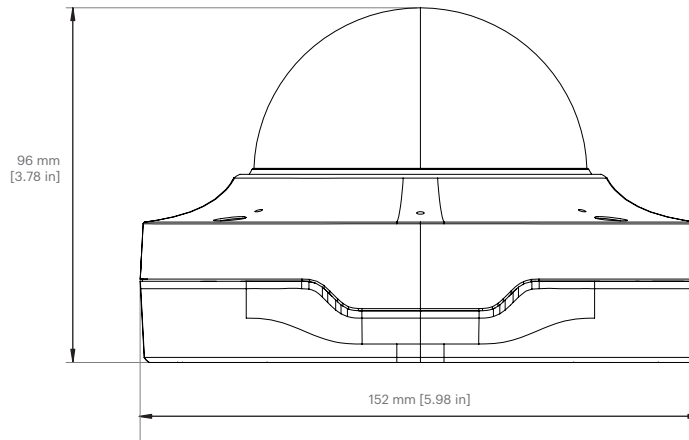

Technical drawings

Dome, side view

Scale 1:2

Mounting bracket, top view

Scale 1:2

| | Designation | Dimension (mm) | Dimension (inch) |
|----------|----------------|---------------------------------|--------------------------------|
| A | Octagon | 62.9 x 62.9 (88.9 diagonal) | 2.47 x 2.47 (3.50 diagonal) |
| B | 4" Square Box | 85.5 x 85.5 (120.9 diagonal) | 3.36 x 3.36 (4.76 diagonal) |
| C | Single Gang | 84.1 | 3.31 |
| D | Double Gang | 84.1 x 46 | 3.31 x 1.81 |
| E | EU Ceiling Box | 70 | 2.76 |
| F | EU Outlet Box | 60 | 2.36 |