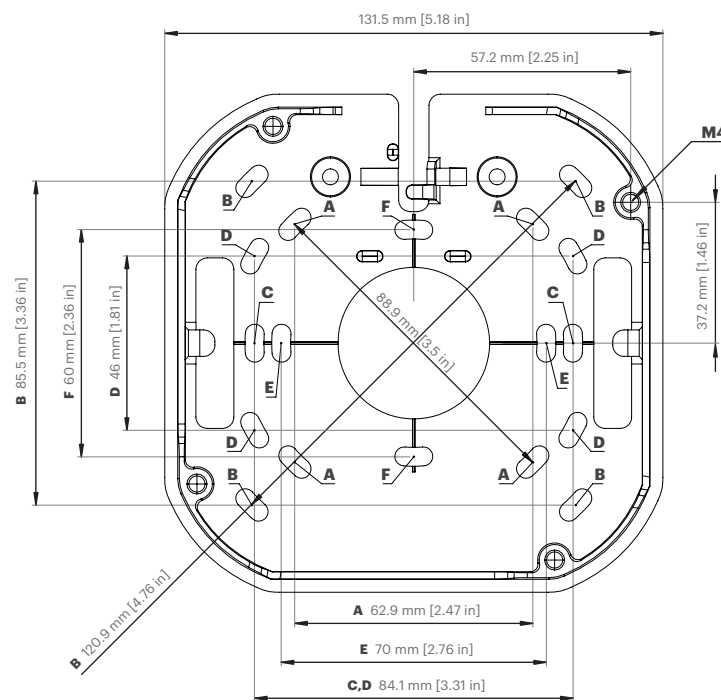

Ingress protection

IP66 (IEC/EN 60529)

Temperature

Operating: -40°C to +50°C

Storage: -40°C to +60°C

Physical characteristics

Dimensions: 152x152x96mm

Weight: 1.2 kg

Body: Aluminum

EMC

EN 55032, EN 61000-3-2/-3, EN 55024, EN 55035, EN 61000-6-1/-3, EN61000-6-2/-4, FCC Part 15B, ICES-003 Issue 6

Safety

IEC60950-1, IEC62368-1, IEC60950-22, UL/CSA60950-1, UL/CSA 62368-1, UL E164374, NOM-019, IEC62471(IR LED)

Technical drawings

Dome, side view

Scale 1:2

Mounting bracket, top view

Scale 1:2

| | Designation | Dimension (mm) | Dimension (inch) |
|----------|----------------|---------------------------------|--------------------------------|
| A | Octagon | 62.9 x 62.9 (88.9 diagonal) | 2.47 x 2.47 (3.50 diagonal) |
| B | 4" Square Box | 85.5 x 85.5 (120.9 diagonal) | 3.36 x 3.36 (4.76 diagonal) |
| C | Single Gang | 84.1 | 3.31 |
| D | Double Gang | 84.1 x 46 | 3.31 x 1.81 |
| E | EU Ceiling Box | 70 | 2.76 |
| F | EU Outlet Box | 60 | 2.36 |