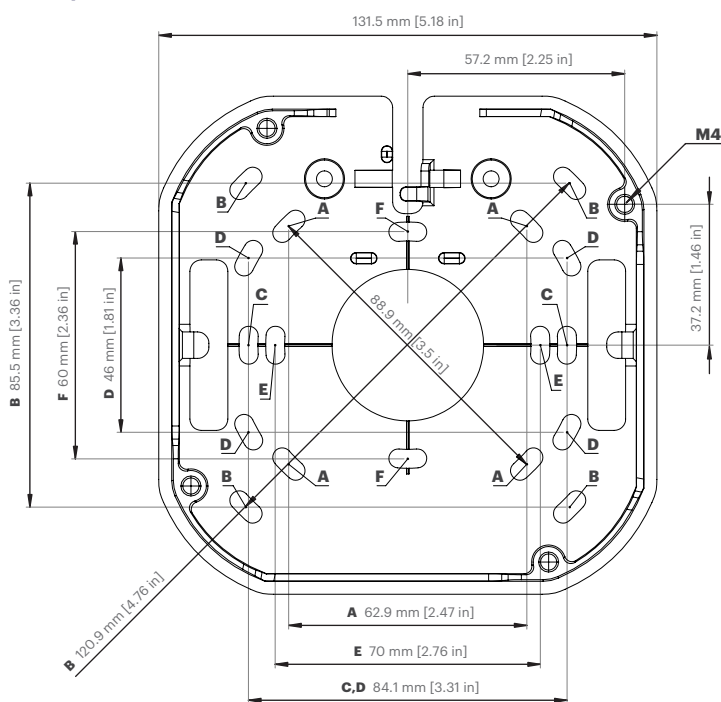

Ingress protection

IP66 (IEC/EN 60529)

Temperature

Operating: -40°C to +50°C

Storage: -40°C to +60°C

Physical characteristics

Dimensions: 152x152x96mm

Weight: 1.2 kg

Body: Aluminum

EMC

EN 55032, EN 61000-3-2/-3, EN 55024, EN 55035, EN 61000-6-1/-3, EN61000-6-2/-4, FCC Part 15B, ICES-003 Issue 6

Safety

IEC60950-1, IEC62368-1, IEC60950-22, UL/CSA60950-1, UL/CSA 62368-1, UL E164374, NOM-019, IEC62471(IR LED)

Technical drawings

Dome, side view

Scale 1:2

Mounting bracket, top view

Scale 1:2

	Designation	Dimension (mm)	Dimension (inch)
A	Octagon	62.9 x 62.9 (88.9 diagonal)	2.47 x 2.47 (3.50 diagonal)
B	4" Square Box	85.5 x 85.5 (120.9 diagonal)	3.36 x 3.36 (4.76 diagonal)
C	Single Gang	84.1	3.31
D	Double Gang	84.1 x 46	3.31 x 1.81
E	EU Ceiling Box	70	2.76
F	EU Outlet Box	60	2.36