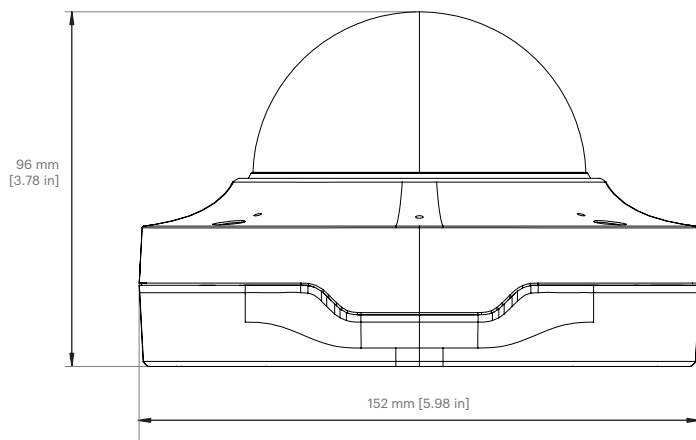

Technical drawings

Dome, side view

Scale 1:2

Mounting bracket, top view

Scale 1:2

	Designation	Dimension (mm)	Dimension (inch)
A	Octagon	62.9 x 62.9 (88.9 diagonal)	2.47 x 2.47 (3.50 diagonal)
B	4" Square Box	85.5 x 85.5 (120.9 diagonal)	3.36 x 3.36 (4.76 diagonal)
C	Single Gang	84.1	3.31
D	Double Gang	84.1 x 46	3.31 x 1.81
E	EU Ceiling Box	70	2.76
F	EU Outlet Box	60	2.36