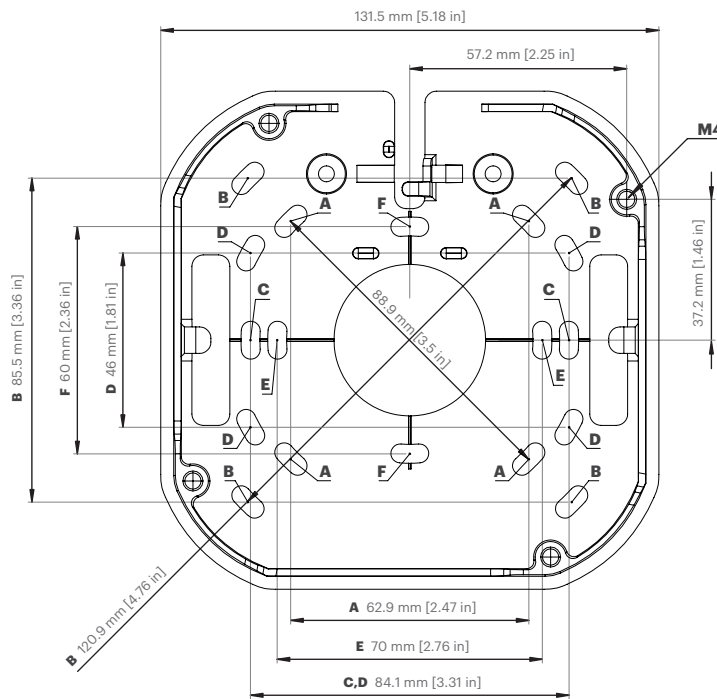

Ingress protection

IP66 (IEC/EN 60529)

Temperature

Operating: -40°C to +50°C

Storage: -40°C to +60°C

Physical characteristics

Dimensions: 152x152x96mm

Weight: 1.2 kg

Body: Aluminum

EMC

EN 55032, EN 61000-3-2/-3, EN 55024, EN 55035, EN 61000-6-1/-3, EN61000-6-2/-4, FCC Part 15B, ICES-003 Issue 6

Safety

IEC60950-1, IEC62368-1, IEC60950-22, UL/CSA60950-1, UL/CSA 62368-1, UL E164374, NOM-019, IEC62471(IR LED)

Technical drawings

Dome, side view

Scale 1:2

Mounting bracket, top view

Scale 1:2

	Designation	Dimension (mm)	Dimension (inch)
A	Octagon	62.9 x 62.9 (88.9 diagonal)	2.47 x 2.47 (3.50 diagonal)
B	4" Square Box	85.5 x 85.5 (120.9 diagonal)	3.36 x 3.36 (4.76 diagonal)
C	Single Gang	84.1	3.31
D	Double Gang	84.1 x 46	3.31 x 1.81
E	EU Ceiling Box	70	2.76
F	EU Outlet Box	60	2.36