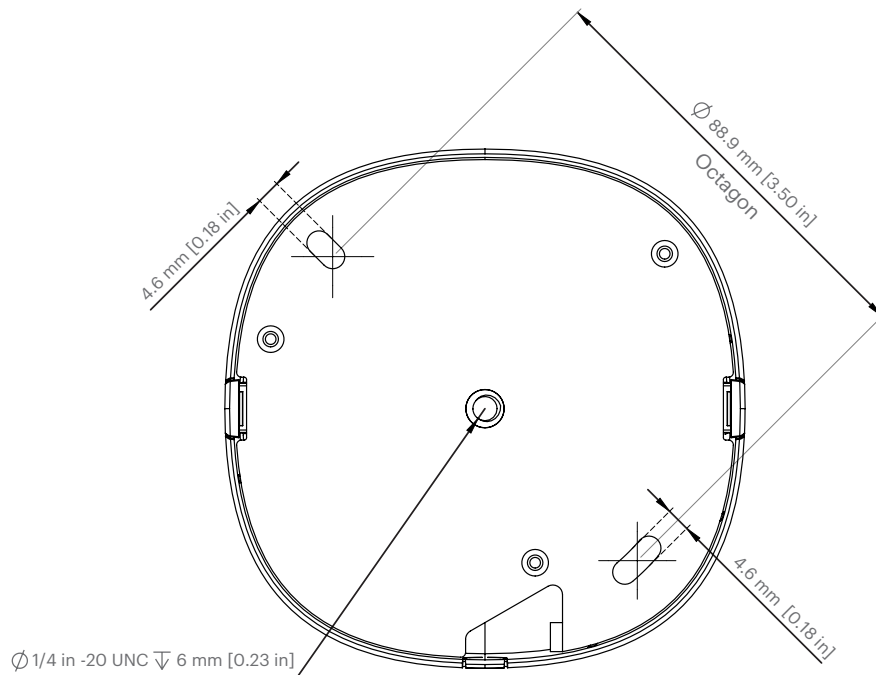

Adjustment range

Pan, Tilt, Roll

Temperature

Operating: 0°C to +40°C

Storage: -40°C to +60°C

Physical characteristics

Dimensions: 107x107x64mm

Weight: 280g

EMC

EN 55032, EN 61000-3-2/-3, EN 55024, EN 55035, EN 61000-6-1/-3, EN61000-6-2/-4, FCC Part 15B, ICES-003 Issue 6

Safety

IEC62368-1, UL62368-1, IEC62471

Technical drawings

Side view

Bottom view

Ordering information