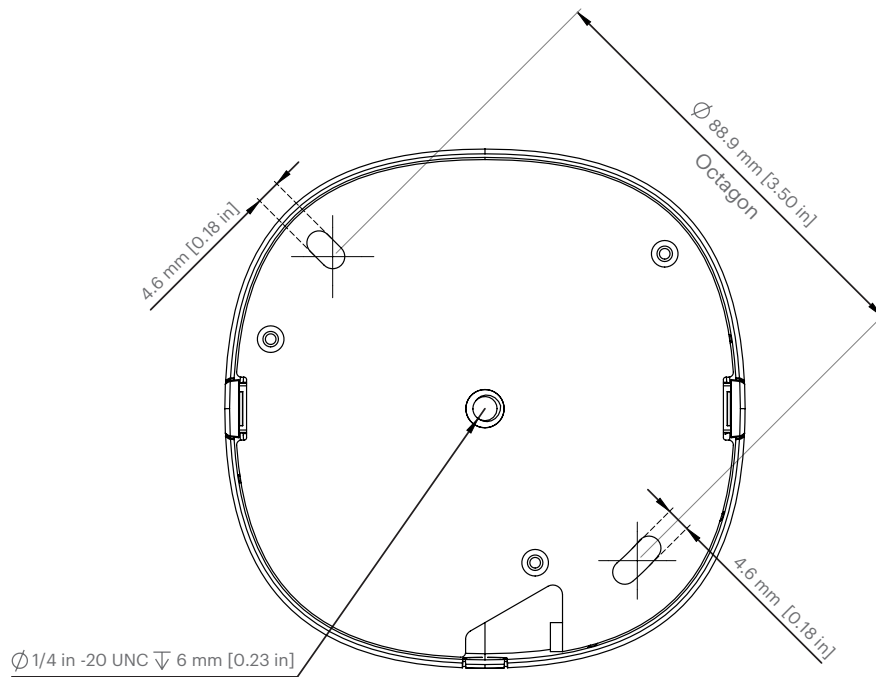

Bottom view