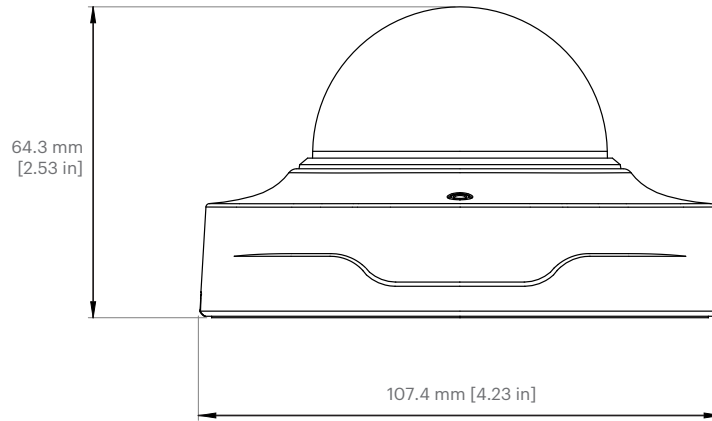

**Adjustment range**

Pan, Tilt, Roll

**Temperature**

Operating: 0°C to +40°C

Storage: -40°C to +60°C

**Physical characteristics**

Dimensions: 107x107x64mm

Weight: 280g

# Technical drawings

## Side view