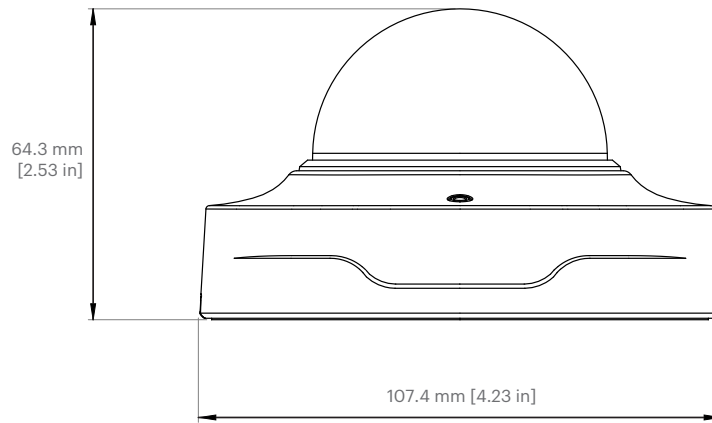

**Adjustment range**

Pan, Tilt, Roll

**Temperature**

Operating: 0°C to +40°C

Storage: -40°C to +60°C

**Physical characteristics**

Dimensions: 107x107x64mm

Weight: 280g

# Technical drawings

## Side view