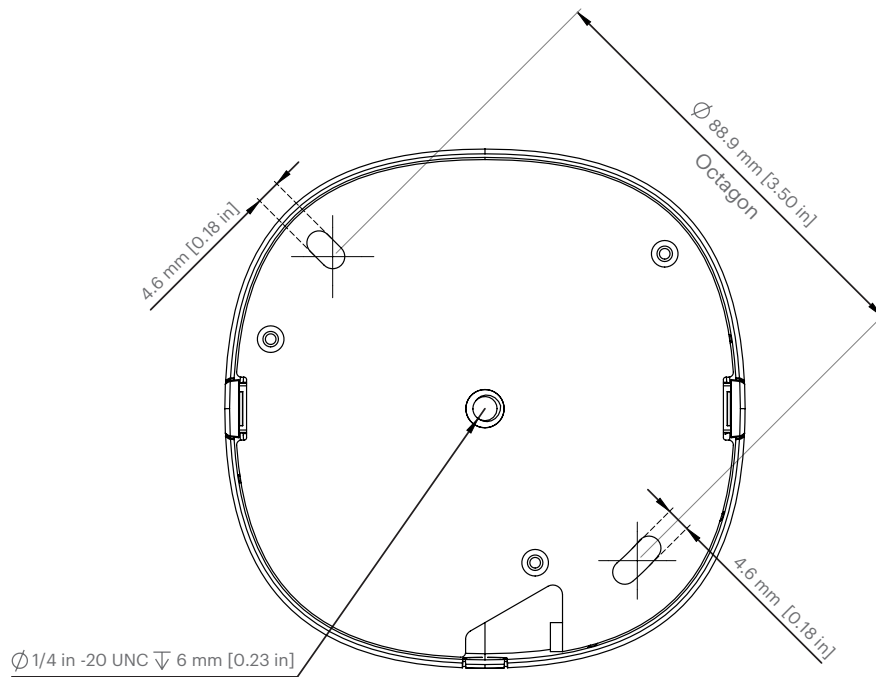

Adjustment range

Pan, Tilt, Roll

Temperature

Operating: 0°C to +40°C

Storage: -40°C to +60°C

Physical characteristics

Dimensions: 107x107x64mm

Weight: 280g

EMC

EN 55032, EN 61000-3-2/-3, EN 55024, EN 55035, EN 61000-6-1/-3, EN61000-6-2/-4, FCC Part 15B, ICES-003 Issue 6

Safety

IEC62368-1, UL62368-1, IEC62471

Technical drawings

Side view

Bottom view

Ordering information