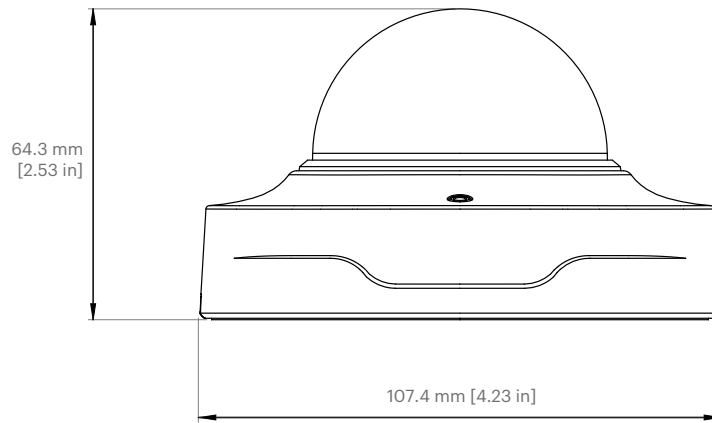

Technical drawings

Side view