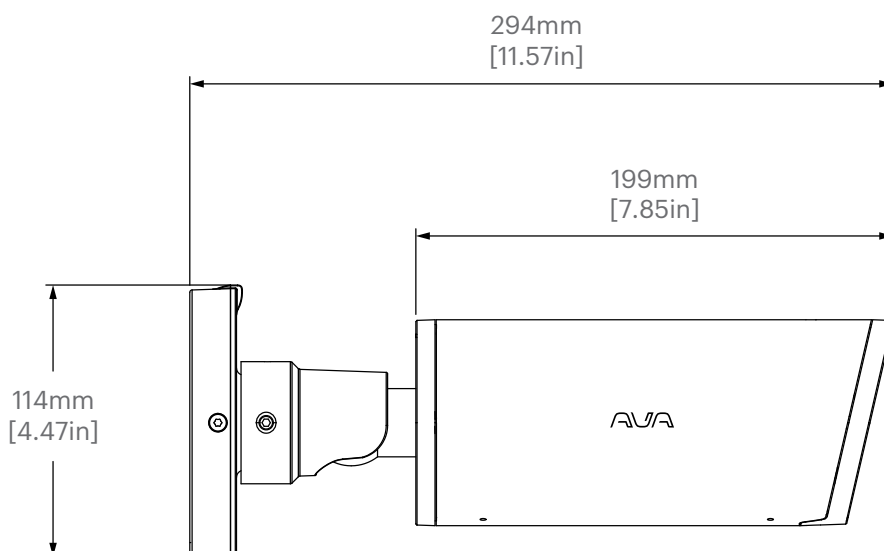

Storage: -40°C to +60°C

Physical characteristics

Dimensions: 284x86x108

Weight: 1.33 kg

Body: Aluminum

EMC

EN55032, EN 61000-6-4, EN 61000-3-2, EN 61000-3-3, EN50130-4 CISPR 32, AS/NZS CISPR 32, FCC subpart 15B, ICES-003 Issue 7

Safety

IEC62368-1, UL62368-1, IEC62471, NOM-019

Technical drawings

Front view

Side view

Rear view

| | Dimension (mm) | Dimension (inch) | Usage |
|----------|-------------------------------|----------------------------|-----------------------------|
| A | 42.3 x 71.2 | 1.67 x 2.8 | Large fasteners & anchors |
| B | 62.86 x 62.86 (88.9 diagonal) | 2.47 x 2.47 (3.5 diagonal) | Ava Mounts, small fasteners |