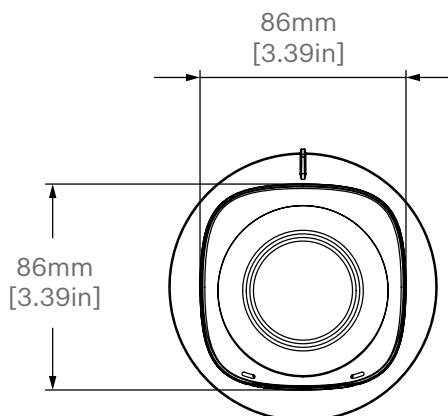

Storage: -40°C to +60°C

Physical characteristics

Dimensions: 284x86x108

Weight: 1.33 kg

Body: Aluminum

EMC

EN55032, EN 61000-6-4, EN 61000-3-2, EN 61000-3-3, EN50130-4 CISPR 32, AS/NZS CISPR 32, FCC subpart 15B, ICES-003 Issue 7

Safety

IEC62368-1, UL62368-1, IEC62471, NOM-019

Technical drawings

Front view

Side view

Rear view

| | Dimension (mm) | Dimension (inch) | Usage |
|----------|-------------------------------|----------------------------|-----------------------------|
| A | 42.3 x 71.2 | 1.67 x 2.8 | Large fasteners & anchors |
| B | 62.86 x 62.86 (88.9 diagonal) | 2.47 x 2.47 (3.5 diagonal) | Ava Mounts, small fasteners |