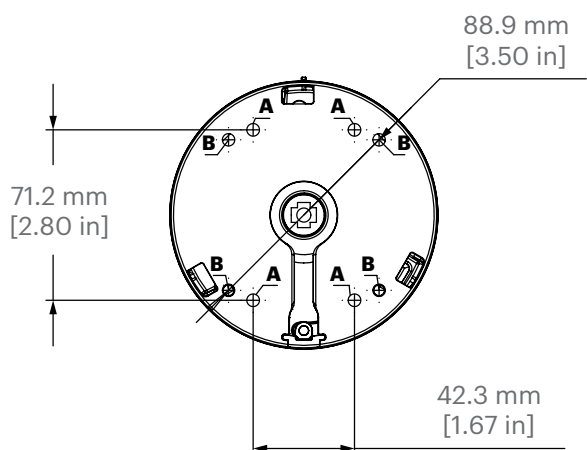

Storage: -40°C to +60°C

Physical characteristics

Dimensions: 284x86x108

Weight: 1.33 kg

Body: Aluminum

EMC

EN55032, EN 61000-6-4, EN 61000-3-2, EN 61000-3-3, EN50130-4 CISPR 32, AS/NZS CISPR 32, FCC subpart 15B, ICES-003 Issue 7

Safety

IEC62368-1, UL62368-1, IEC62471, NOM-019

Technical drawings

Front view

Side view

Rear view

| | Dimension (mm) | Dimension (inch) | Usage |
|----------|-------------------------------|----------------------------|-----------------------------|
| A | 42.3 x 71.2 | 1.67 x 2.8 | Large fasteners & anchors |
| B | 62.86 x 62.86 (88.9 diagonal) | 2.47 x 2.47 (3.5 diagonal) | Ava Mounts, small fasteners |