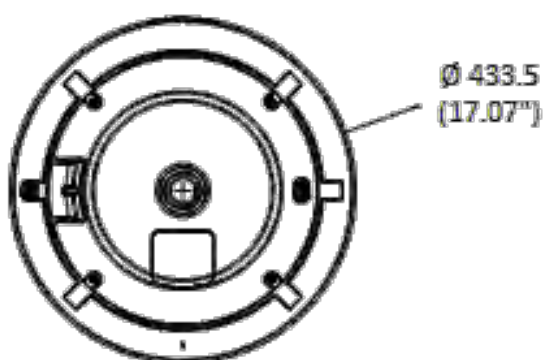

persons or objects within its field of view. It is calculated based on the camera sensor specification and the criteria given by EN 62676-4: 2015.

DORI	Detect	Observe	Recognize	Identify
Definition	25 px/m	63 px/m	125 px/m	250 px/m
[Panoramic channel] Distance	56 m (183.7 ft.)	22.2 m (72.8 ft.)	11.2 m (36.7 ft.)	5.6 m (18.4 ft.)
[PTZ channel] Distance (Tele)	3310.3 m (10860.6 ft.)	1313.6 m (4309.7 ft.)	662.1 m (2172.2 ft.)	331.0 m (1086.0 ft.)

▪ **Available Model**

DS-2DP8A845IXG-LF/864(F0)

▪ **Dimension**

Unit: mm (inch)

▪ **Accessory**