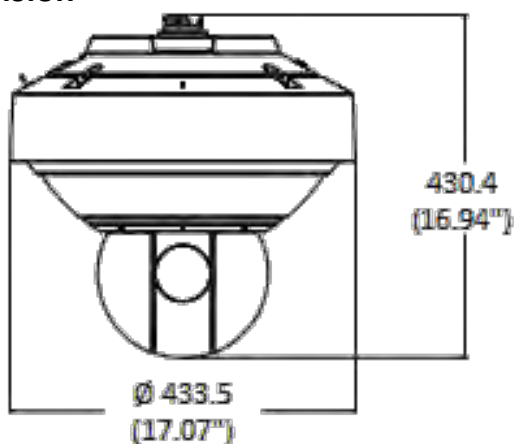

persons or objects within its field of view. It is calculated based on the camera sensor specification and the criteria given by EN 62676-4: 2015.

DORI	Detect	Observe	Recognize	Identify
Definition	25 px/m	63 px/m	125 px/m	250 px/m
[Panoramic channel] Distance	56 m (183.7 ft.)	22.2 m (72.8 ft.)	11.2 m (36.7 ft.)	5.6 m (18.4 ft.)
[PTZ channel] Distance (Tele)	3310.3 m (10860.6 ft.)	1313.6 m (4309.7 ft.)	662.1 m (2172.2 ft.)	331.0 m (1086.0 ft.)

▪ **Available Model**

DS-2DP8A845IXG-LF/864(F0)

▪ **Dimension**

Unit: mm (inch)

▪ **Accessory**